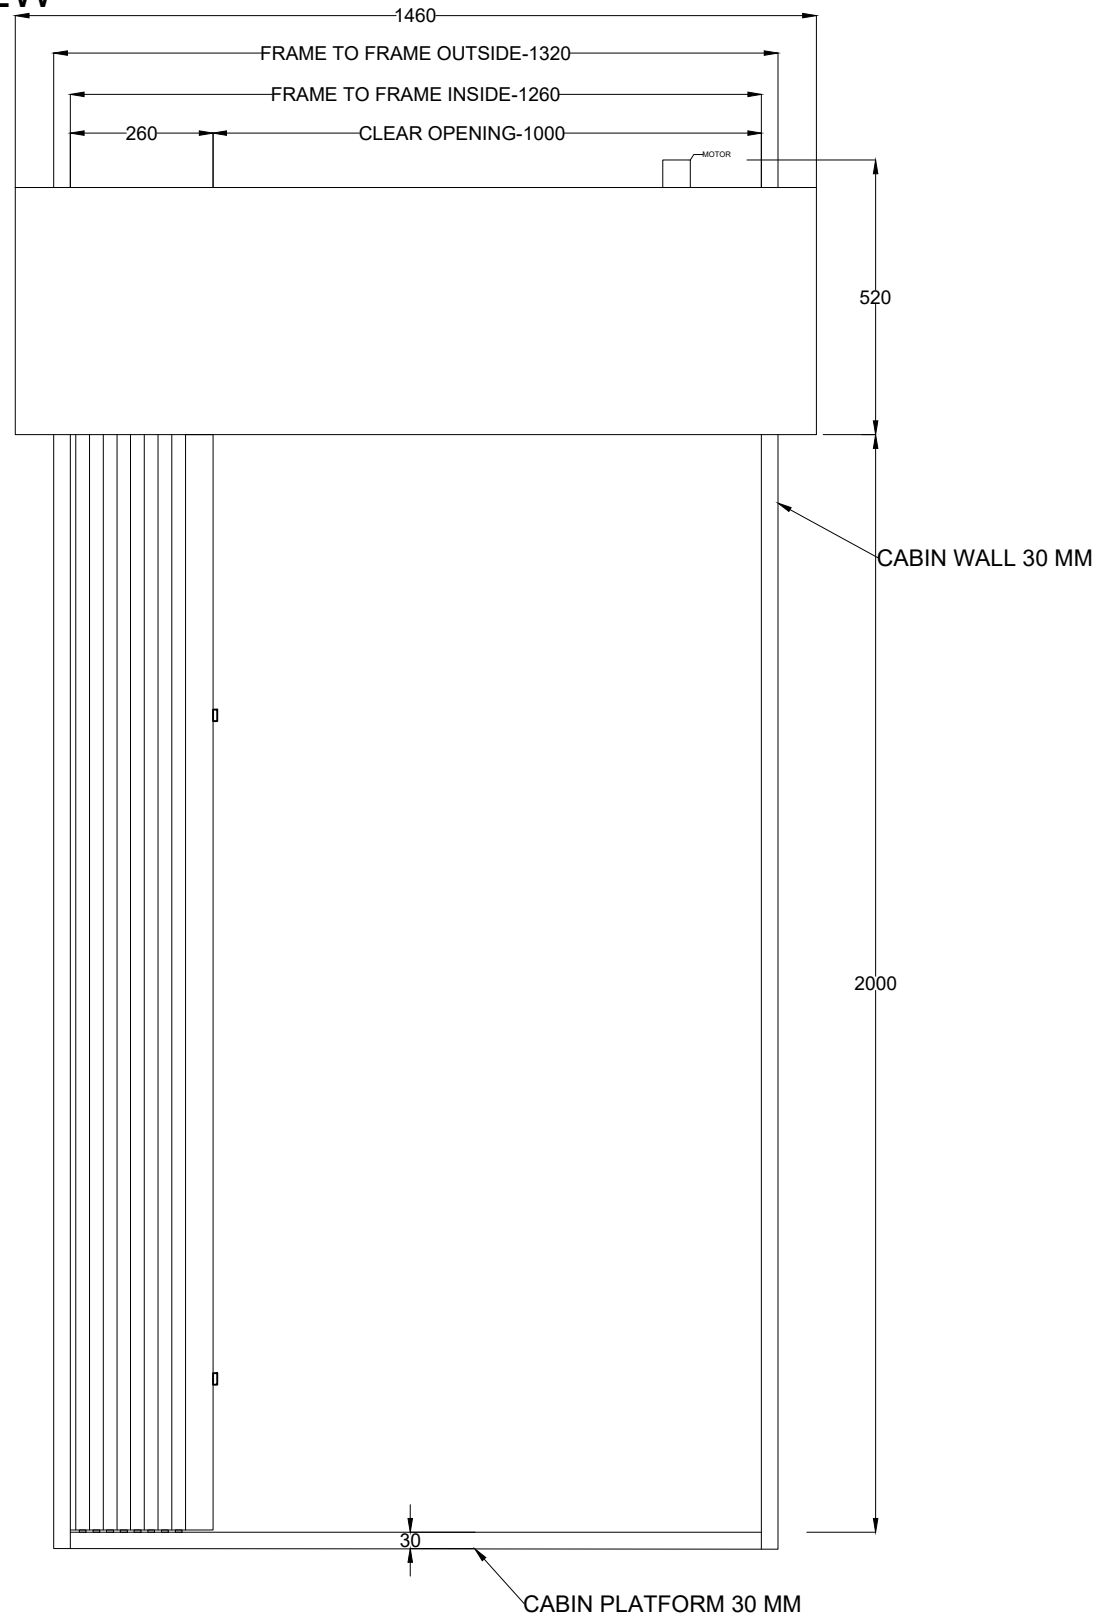

CAR FRONT VIEW

PRODUCED BY AN AUTODESK STUDENT VERSION

PRODUCED BY AN AUTODESK STUDENT VERSION

AUTO ACCORDION DOOR

DATE:-

ALL SIZES IN MM