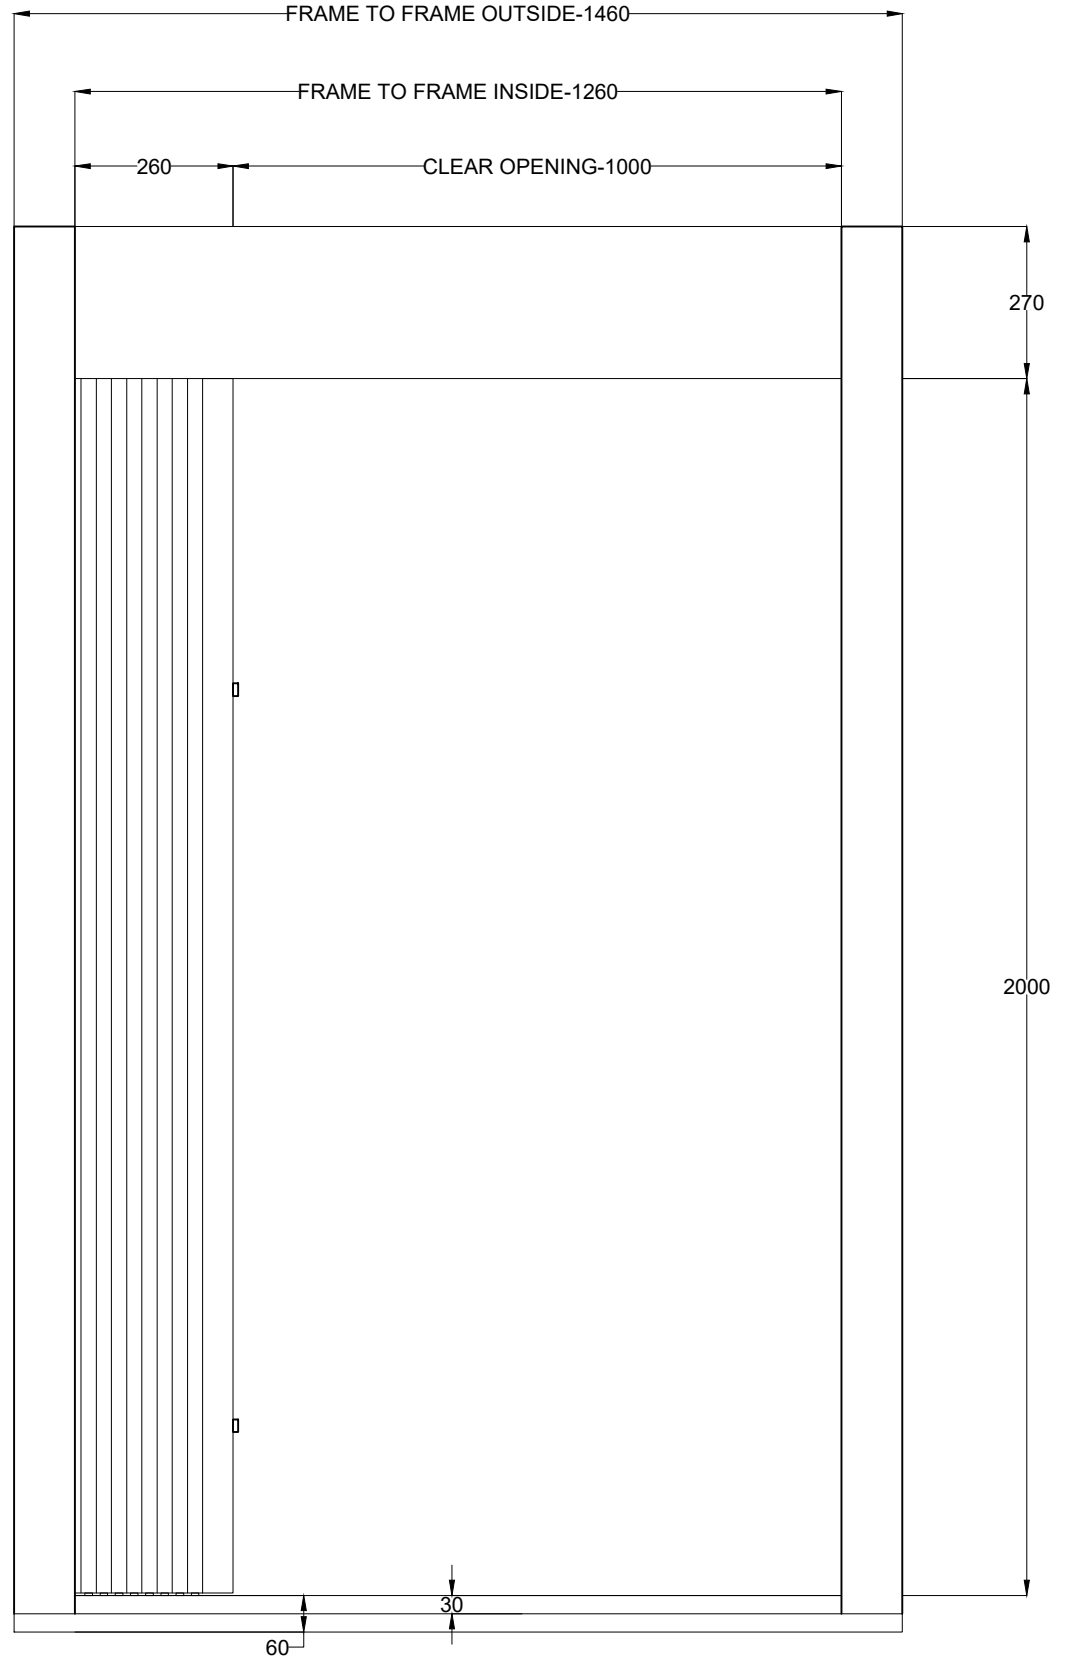

LANDING TOP VIEW

PRODUCED BY AN AUTODESK STUDENT VERSION

PRODUCED BY AN AUTODESK STUDENT VERSION

ACCORDION AUTO DOOR
 LANDING DOOR (TELESCOPIC RIGHT SIDE LOCK)
 CAR DOOR (TELESCOPIC LEFT SIDE)

AUTO ACCORDION DOOR

DATE:-

ALL SIZES IN MM

LANDING FRONT VIEW

PRODUCED BY AN AUTODESK STUDENT VERSION

PRODUCED BY AN AUTODESK STUDENT VERSION

AUTO ACCORDION DOOR

DATE:-

ALL SIZES IN MM

CAR FRONT VIEW

PRODUCED BY AN AUTODESK STUDENT VERSION

PRODUCED BY AN AUTODESK STUDENT VERSION

AUTO ACCORDION DOOR

DATE:-

ALL SIZES IN MM