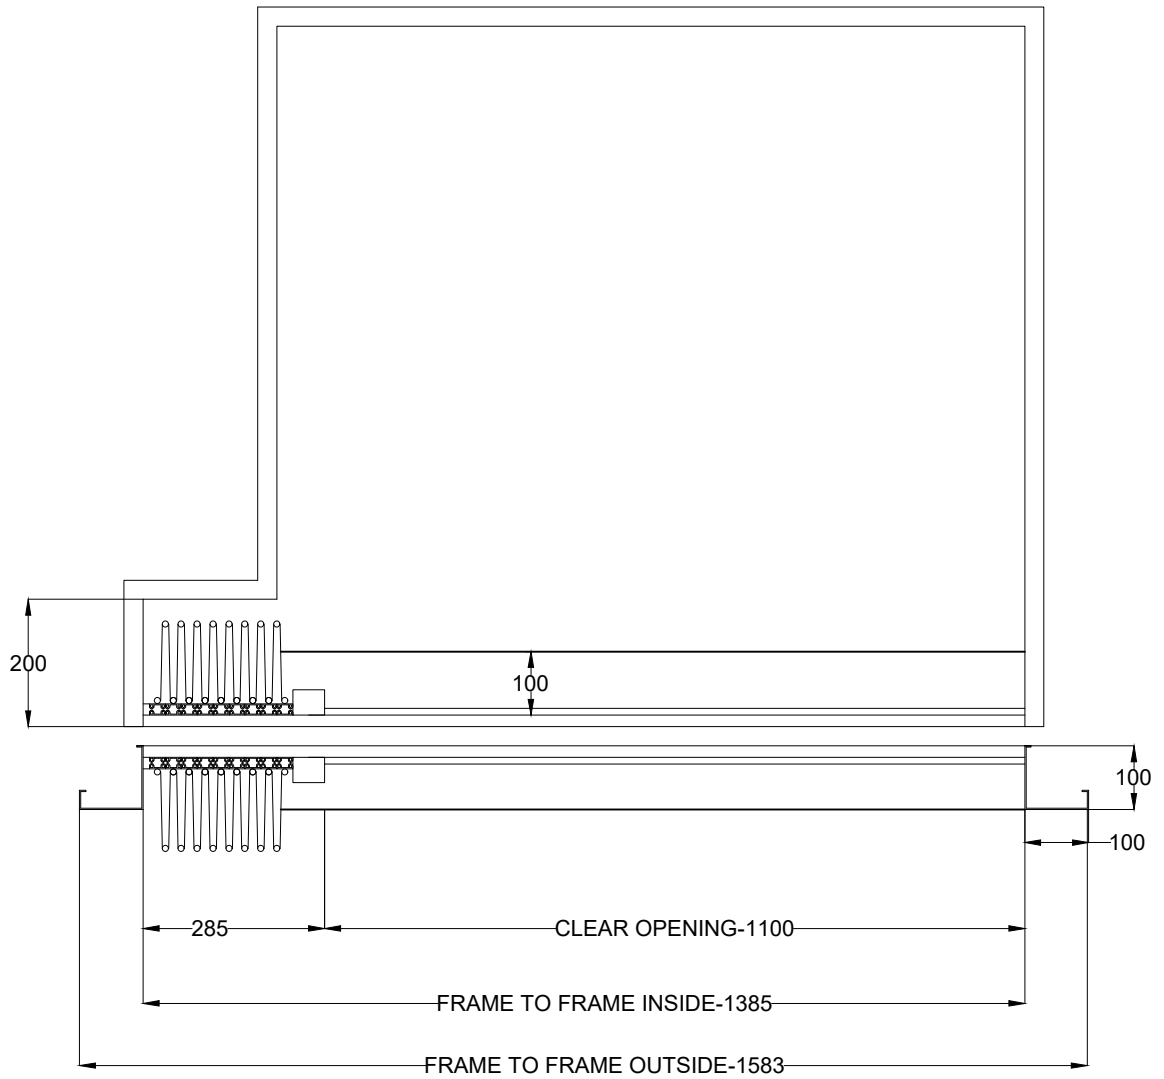

# LANDING TOP VIEW

PRODUCED BY AN AUTODESK STUDENT VERSION

PRODUCED BY AN AUTODESK STUDENT VERSION

ACCORDION AUTO DOOR  
 LANDING DOOR (TELESCOPIC RIGHT SIDE LOCK)  
 CAR DOOR (TELESCOPIC LEFT SIDE)

AUTO ACCORDION DOOR

DATE:-

ALL SIZES IN MM