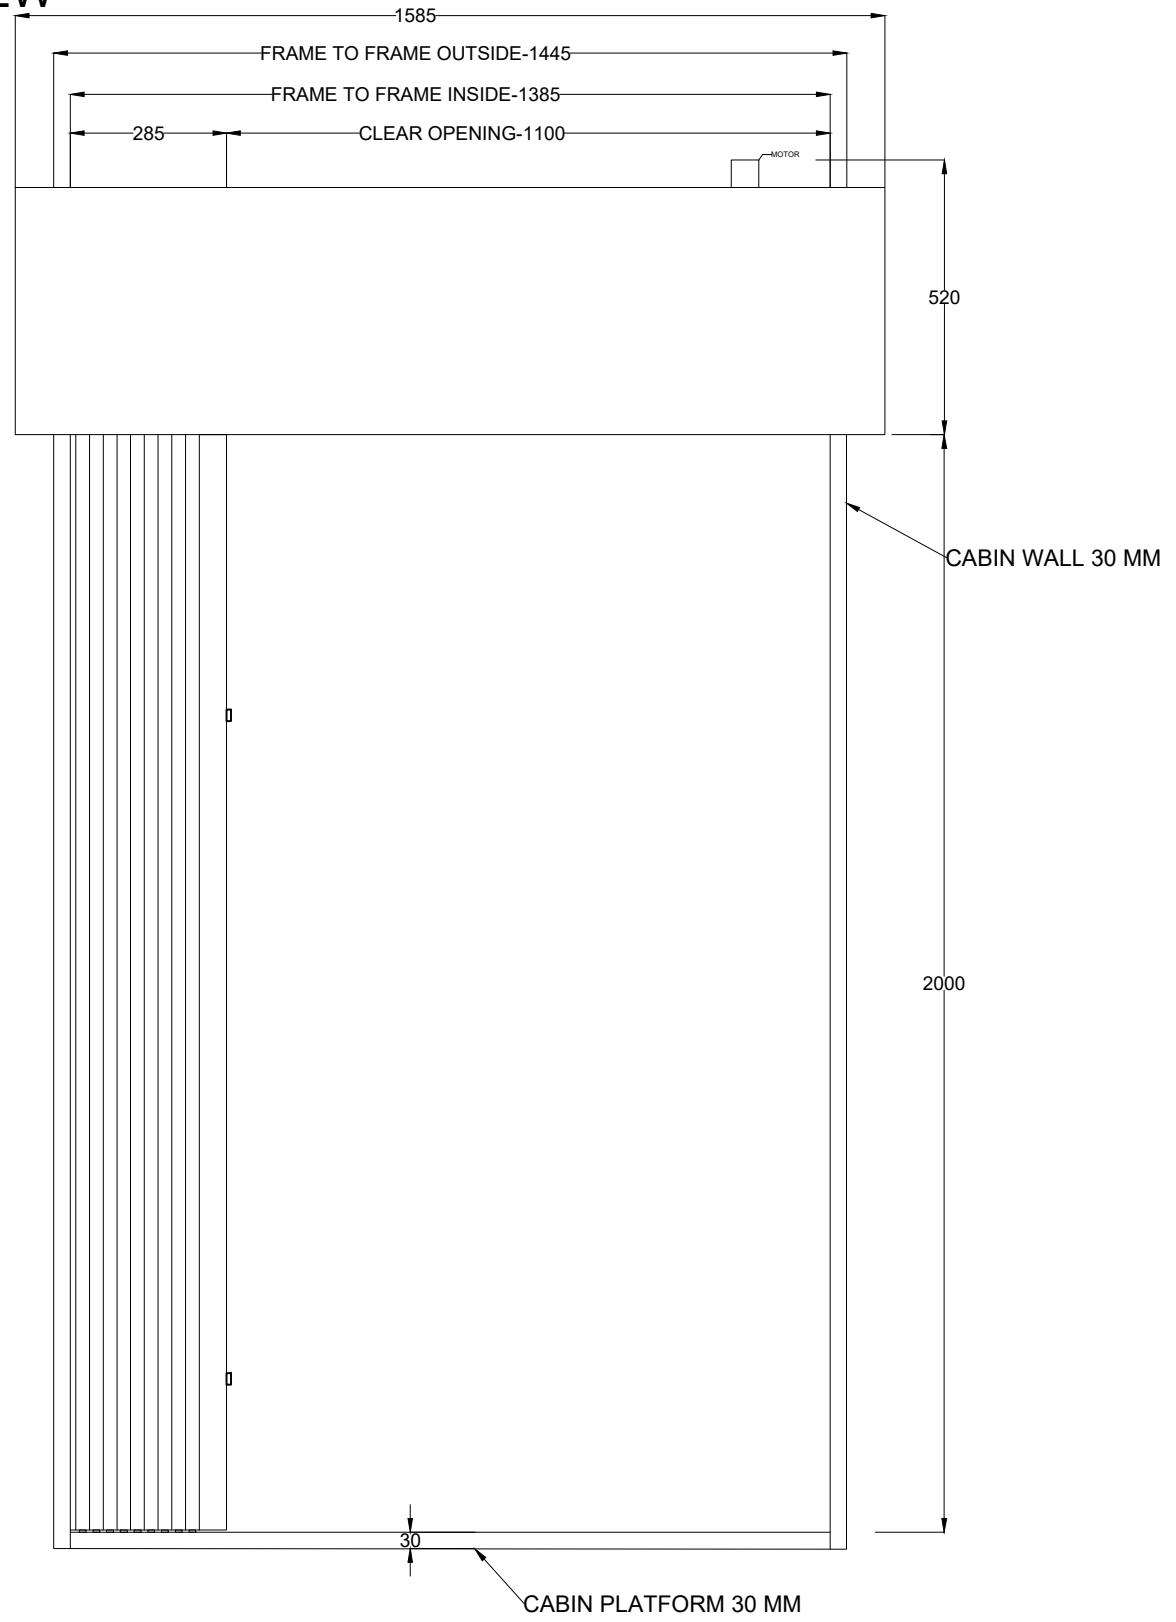

CAR FRONT VIEW