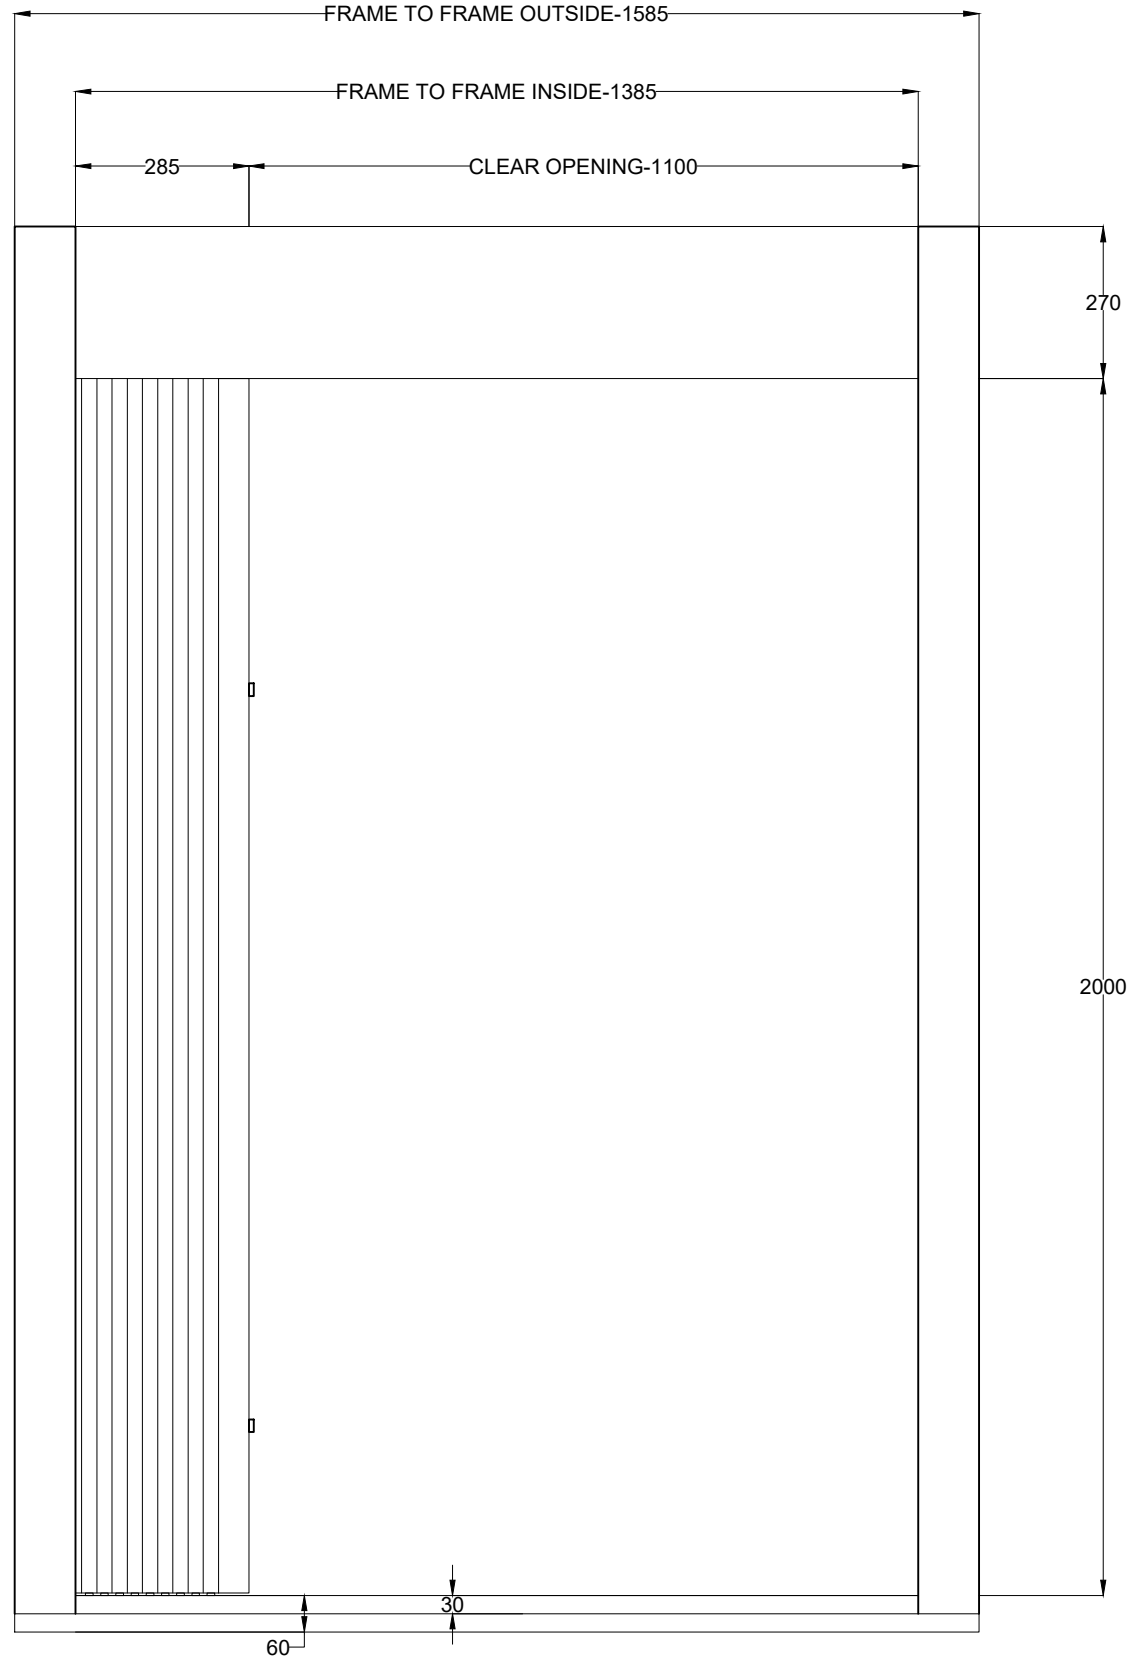

# LANDING TOP VIEW

PRODUCED BY AN AUTODESK STUDENT VERSION

PRODUCED BY AN AUTODESK STUDENT VERSION

ACCORDION AUTO DOOR  
 LANDING DOOR (TELESCOPIC RIGHT SIDE LOCK)  
 CAR DOOR (TELESCOPIC LEFT SIDE)

AUTO ACCORDION DOOR

DATE:-

ALL SIZES IN MM

# LANDING FRONT VIEW

PRODUCED BY AN AUTODESK STUDENT VERSION

PRODUCED BY AN AUTODESK STUDENT VERSION

AUTO ACCORDION DOOR

DATE:-

ALL SIZES IN MM

# CAR FRONT VIEW

PRODUCED BY AN AUTODESK STUDENT VERSION

PRODUCED BY AN AUTODESK STUDENT VERSION

AUTO ACCORDION DOOR

DATE:-

ALL SIZES IN MM