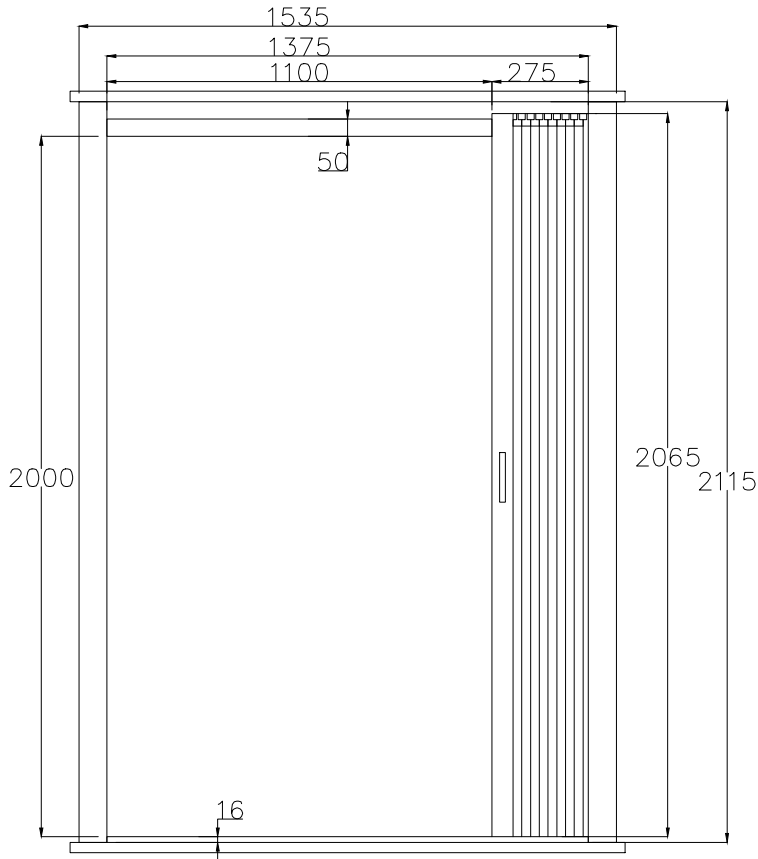

PRODUCED BY AN AUTODESK STUDENT VERSION

PRODUCED BY AN AUTODESK STUDENT VERSION

ACCORDION DOOR HEAVY DUTY
 COMPANY NAME-
 DATE-
 PRODUCT-MS ACCORDION DOOR
 CLEAR OPENING-1100X2000
 BUNCH-275
 FRAME SIZE-1375X2115
 LOCK POSITION-LEFT SIDE
 MATERIAL- MS POWDER-COATED (GREY)
 QUANTITY-