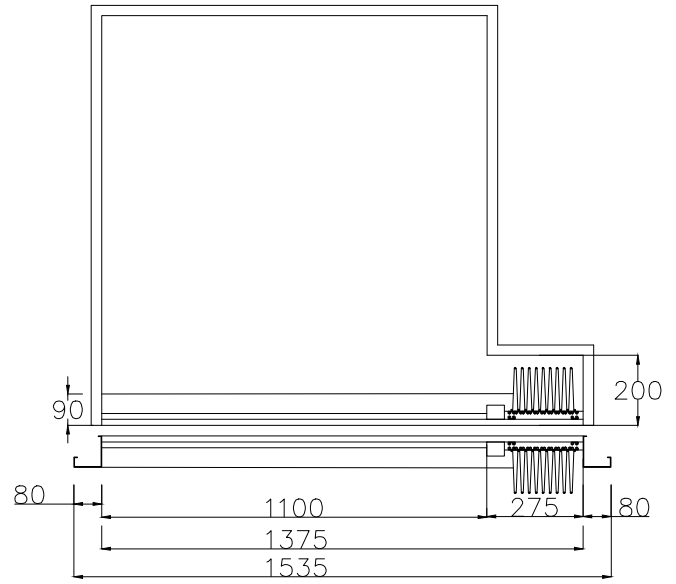

PRODUCED BY AN AUTODESK STUDENT VERSION

PRODUCED BY AN AUTODESK STUDENT VERSION

ACCORDION DOOR HEAVY DUTY
 COMPANY NAME-
 DATE-
 PRODUCT-MS ACCORDION DOOR
 CLEAR OPENING-1100X2000
 BUNCH-275
 FRAME SIZE-1375X2115
 LOCK POSITION-LEFT SIDE
 MATERIAL- MS POWDER-COATED (GREY)
 QUANTITY-