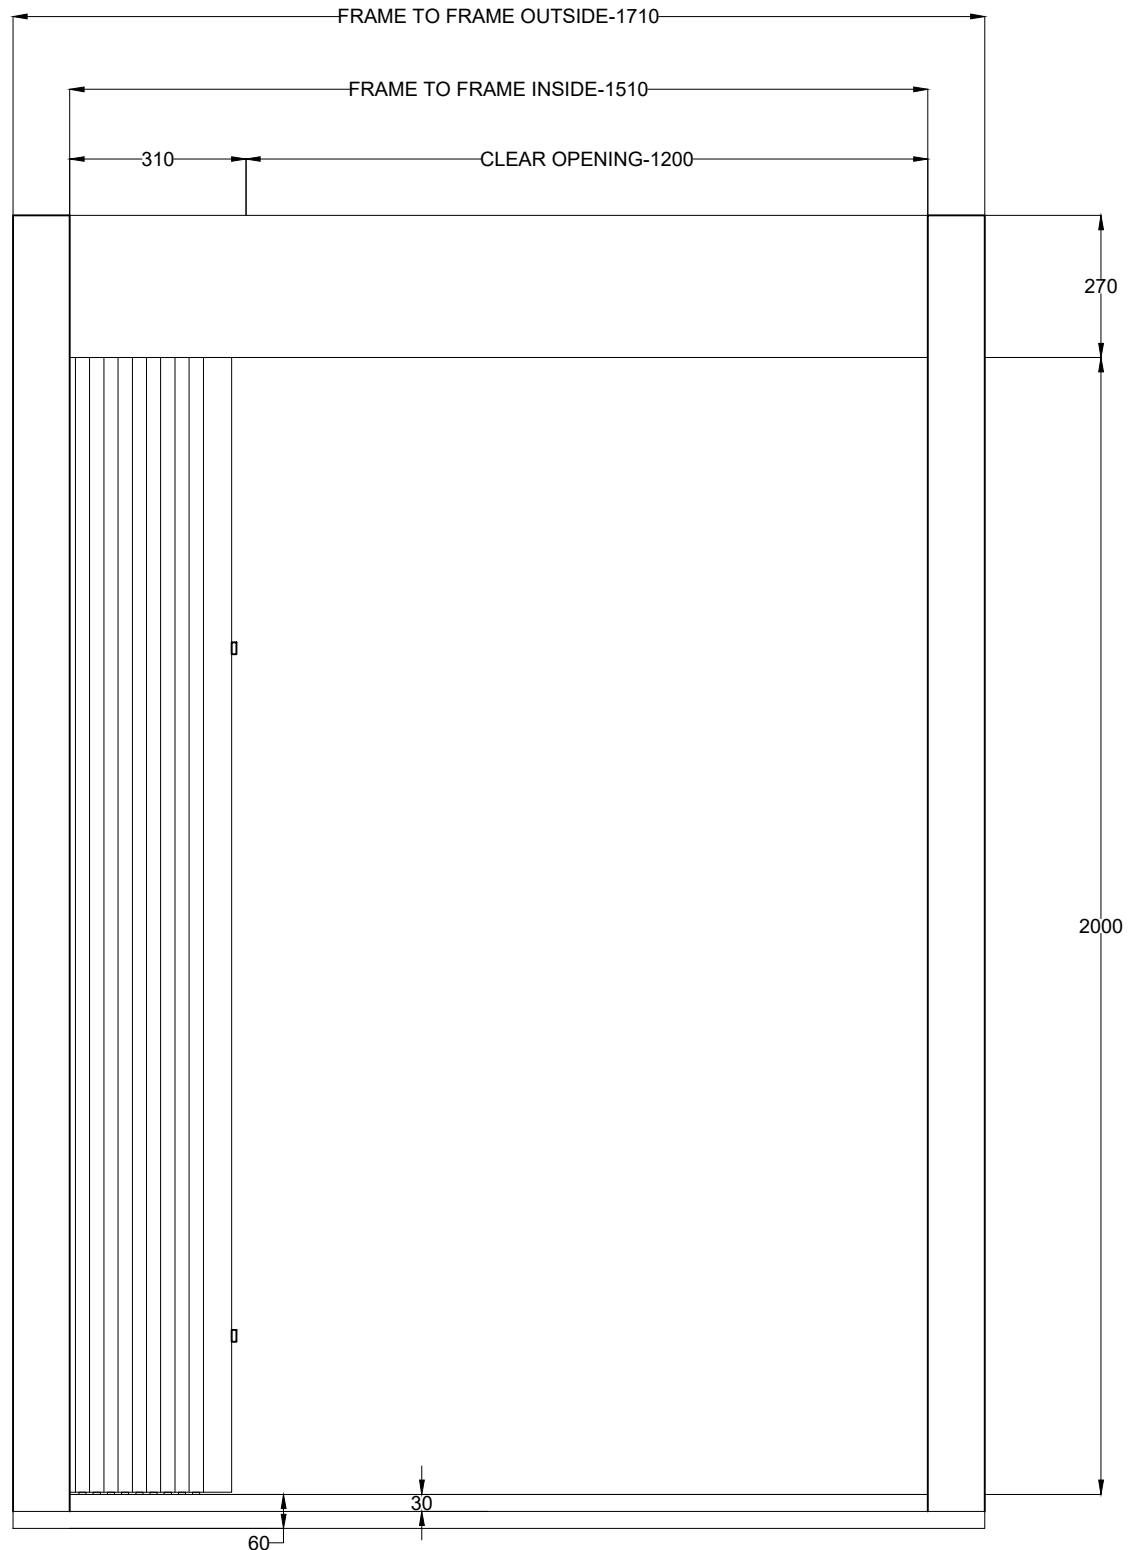

# LANDING TOP VIEW

PRODUCED BY AN AUTODESK STUDENT VERSION

PRODUCED BY AN AUTODESK STUDENT VERSION

ACCORDION AUTO DOOR  
 LANDING DOOR (TELESCOPIC RIGHT SIDE LOCK)  
 CAR DOOR (TELESCOPIC LEFT SIDE)

AUTO ACCORDION DOOR

DATE:-

ALL SIZES IN MM

# LANDING FRONT VIEW

PRODUCED BY AN AUTODESK STUDENT VERSION

PRODUCED BY AN AUTODESK STUDENT VERSION

AUTO ACCORDION DOOR

DATE:-

ALL SIZES IN MM

# CAR FRONT VIEW

PRODUCED BY AN AUTODESK STUDENT VERSION

PRODUCED BY AN AUTODESK STUDENT VERSION

AUTO ACCORDION DOOR

DATE:-

ALL SIZES IN MM