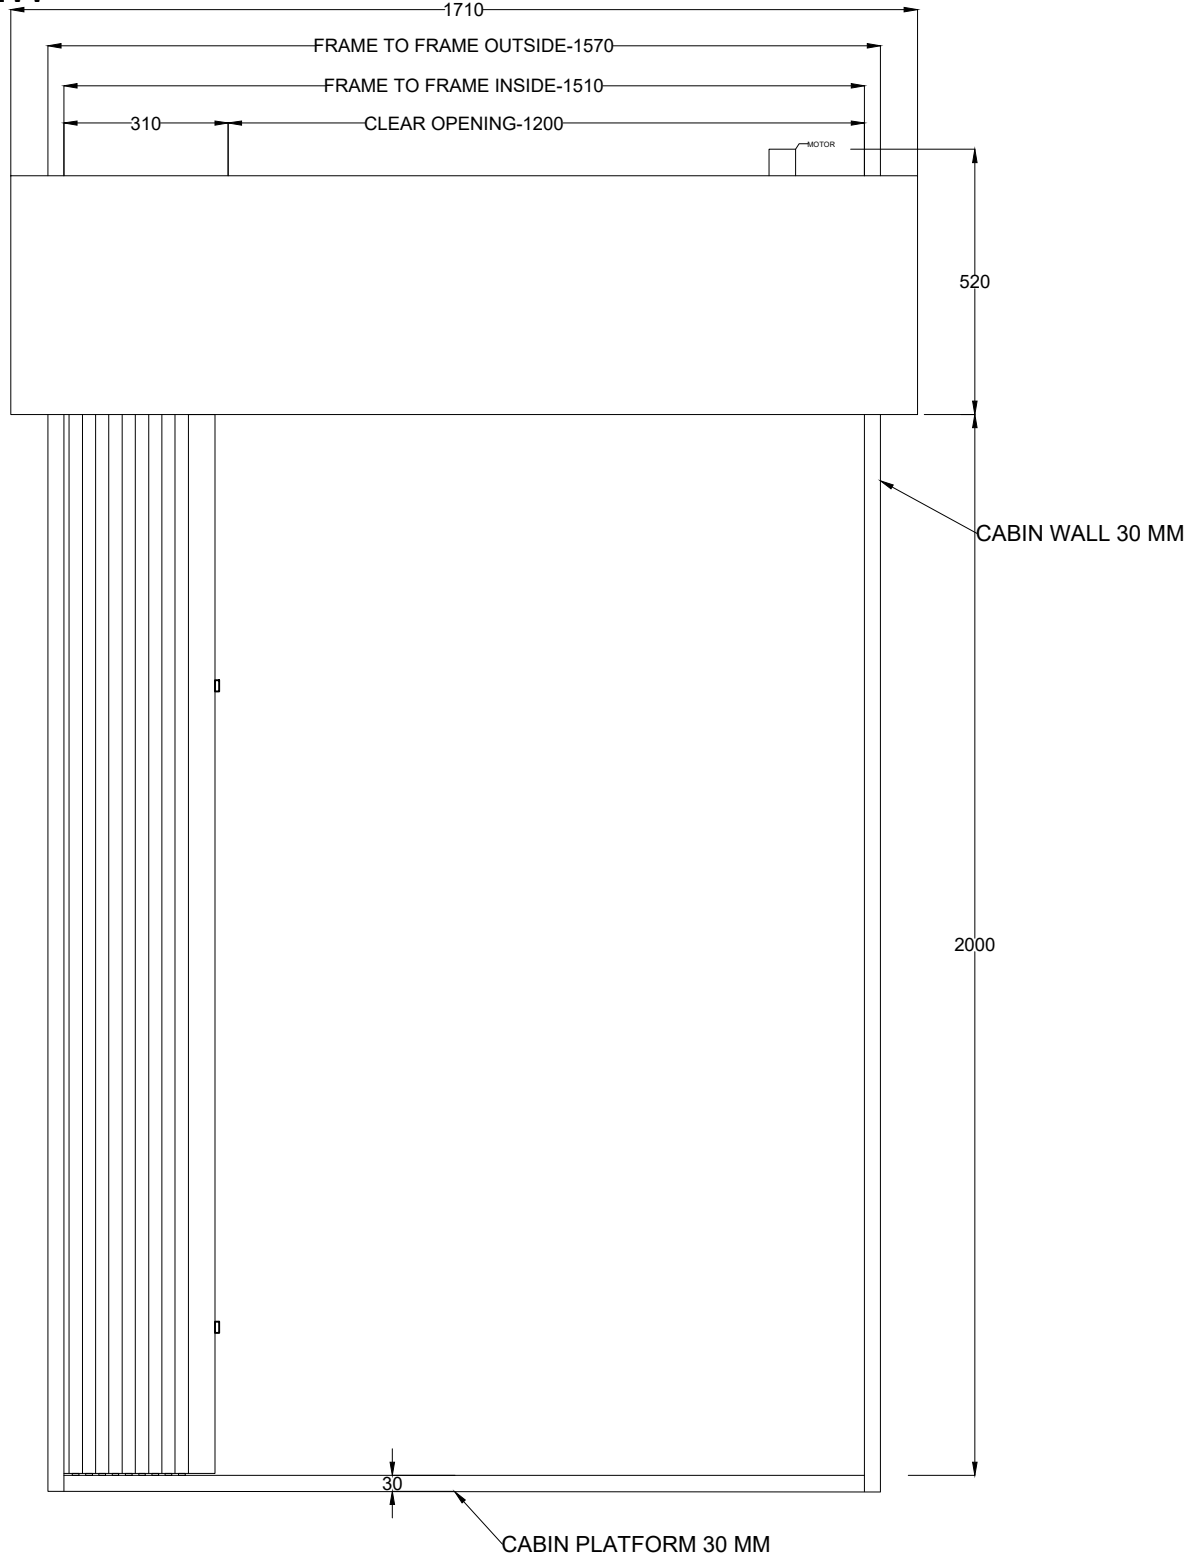

CAR FRONT VIEW