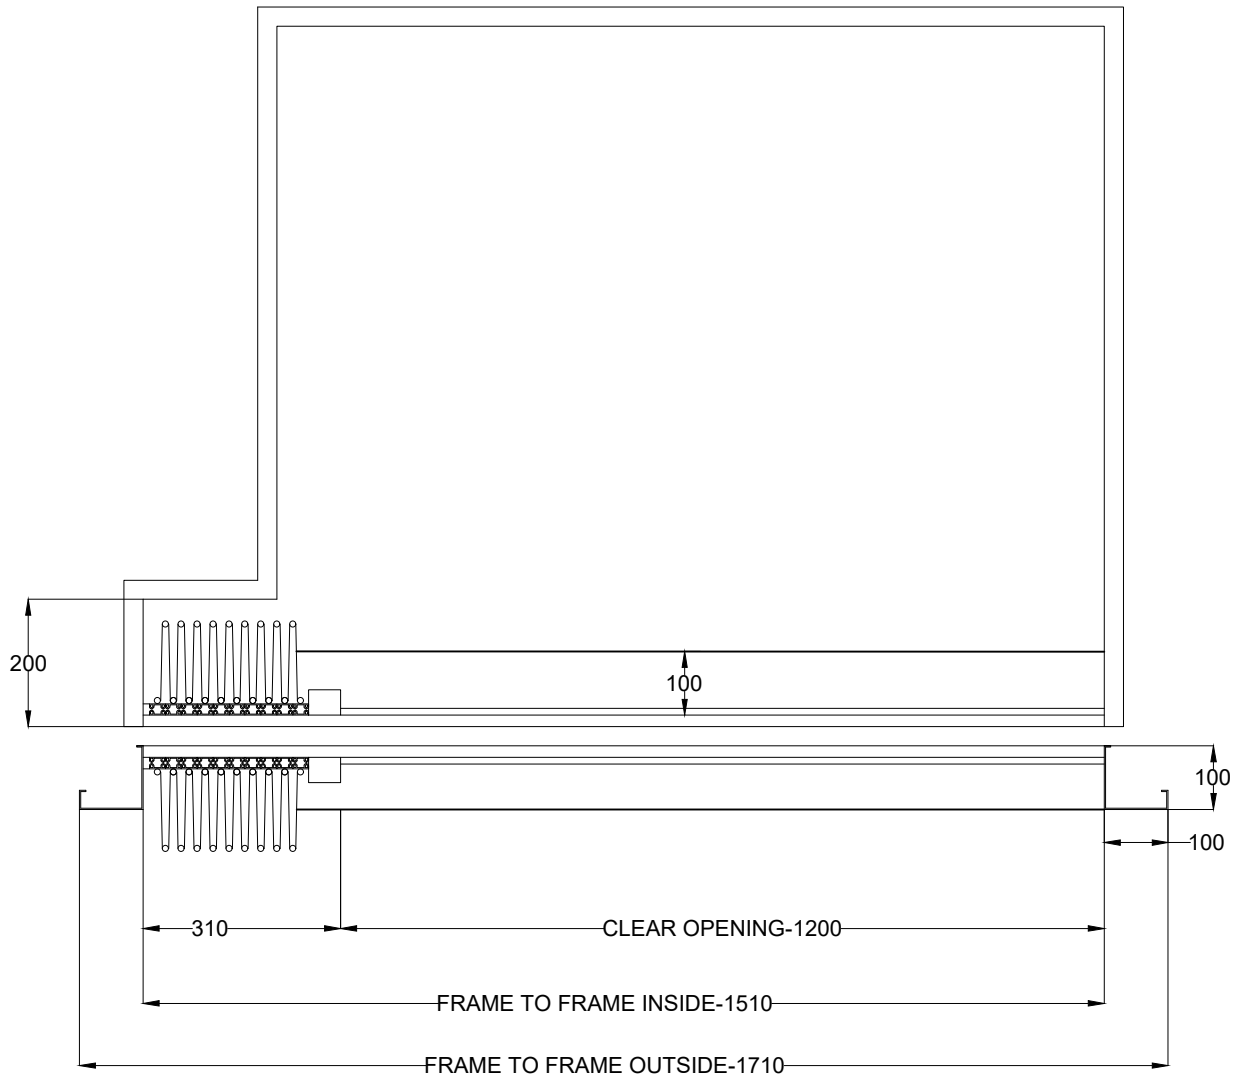

# LANDING TOP VIEW

PRODUCED BY AN AUTODESK STUDENT VERSION

PRODUCED BY AN AUTODESK STUDENT VERSION

ACCORDION AUTO DOOR  
 LANDING DOOR (TELESCOPIC RIGHT SIDE LOCK)  
 CAR DOOR (TELESCOPIC LEFT SIDE)

AUTO ACCORDION DOOR

DATE:-

ALL SIZES IN MM