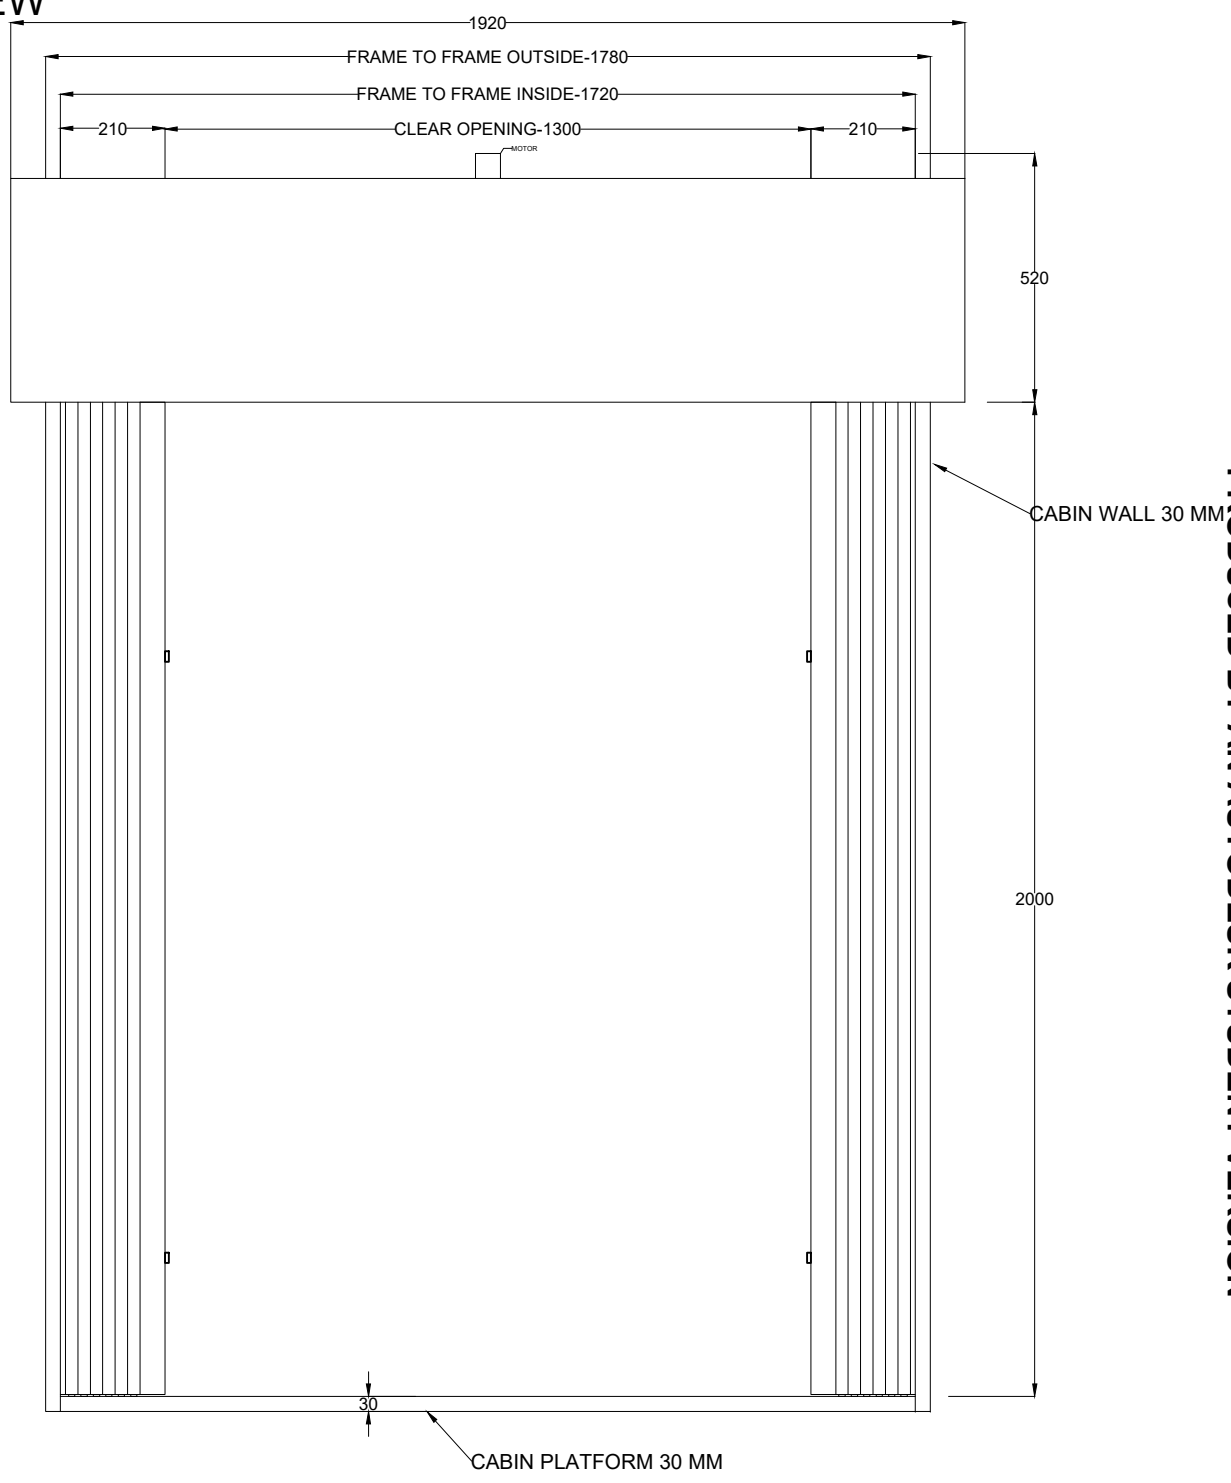

# LANDING FRONT VIEW

PRODUCED BY AN AUTODESK STUDENT VERSION

PRODUCED BY AN AUTODESK STUDENT VERSION

AUTO ACCORDION DOOR

DATE:-

ALL SIZES IN MM

CAR FRONT VIEW

PRODUCED BY AN AUTODESK STUDENT VERSION