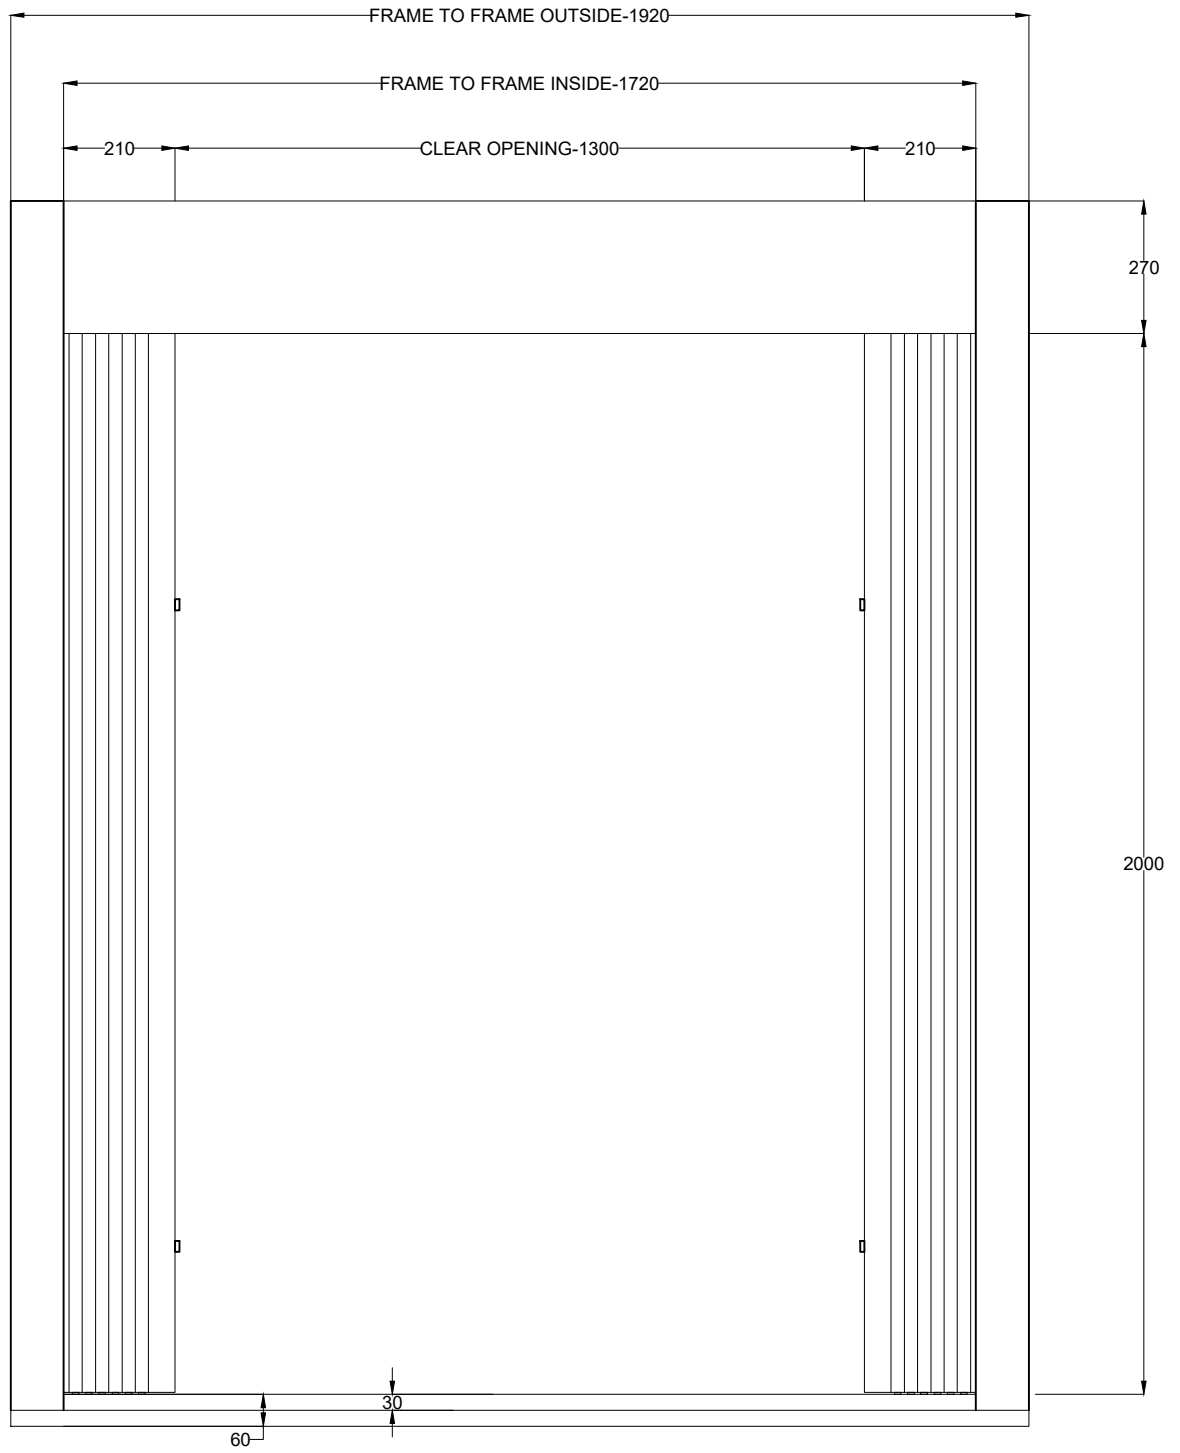

# LANDING TOP VIEW

ACCORDION AUTO DOOR  
 LANDING DOOR  
 CAR DOOR

AUTO ACCORDION DOOR

DATE:-

ALL SIZES IN MM

# LANDING FRONT VIEW

PRODUCED BY AN AUTODESK STUDENT VERSION

PRODUCED BY AN AUTODESK STUDENT VERSION

AUTO ACCORDION DOOR

DATE:-

ALL SIZES IN MM

CAR FRONT VIEW

PRODUCED BY AN AUTODESK STUDENT VERSION

PRODUCED BY AN AUTODESK STUDENT VERSION

AUTO ACCORDION DOOR

DATE:-

ALL SIZES IN MM