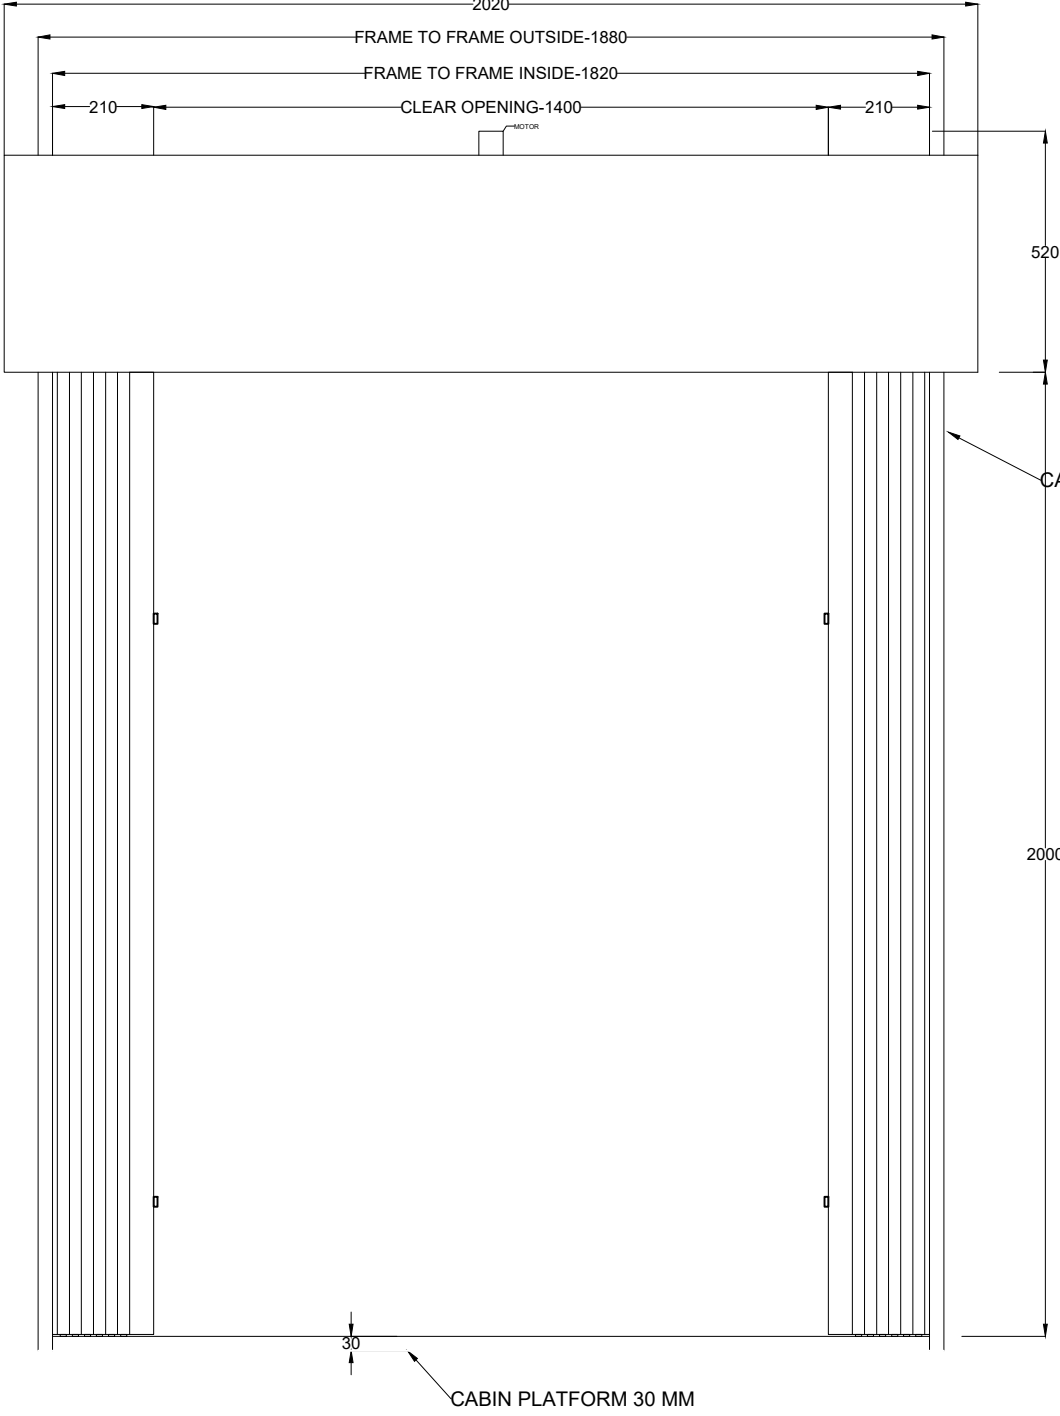

CAR FRONT VIEW