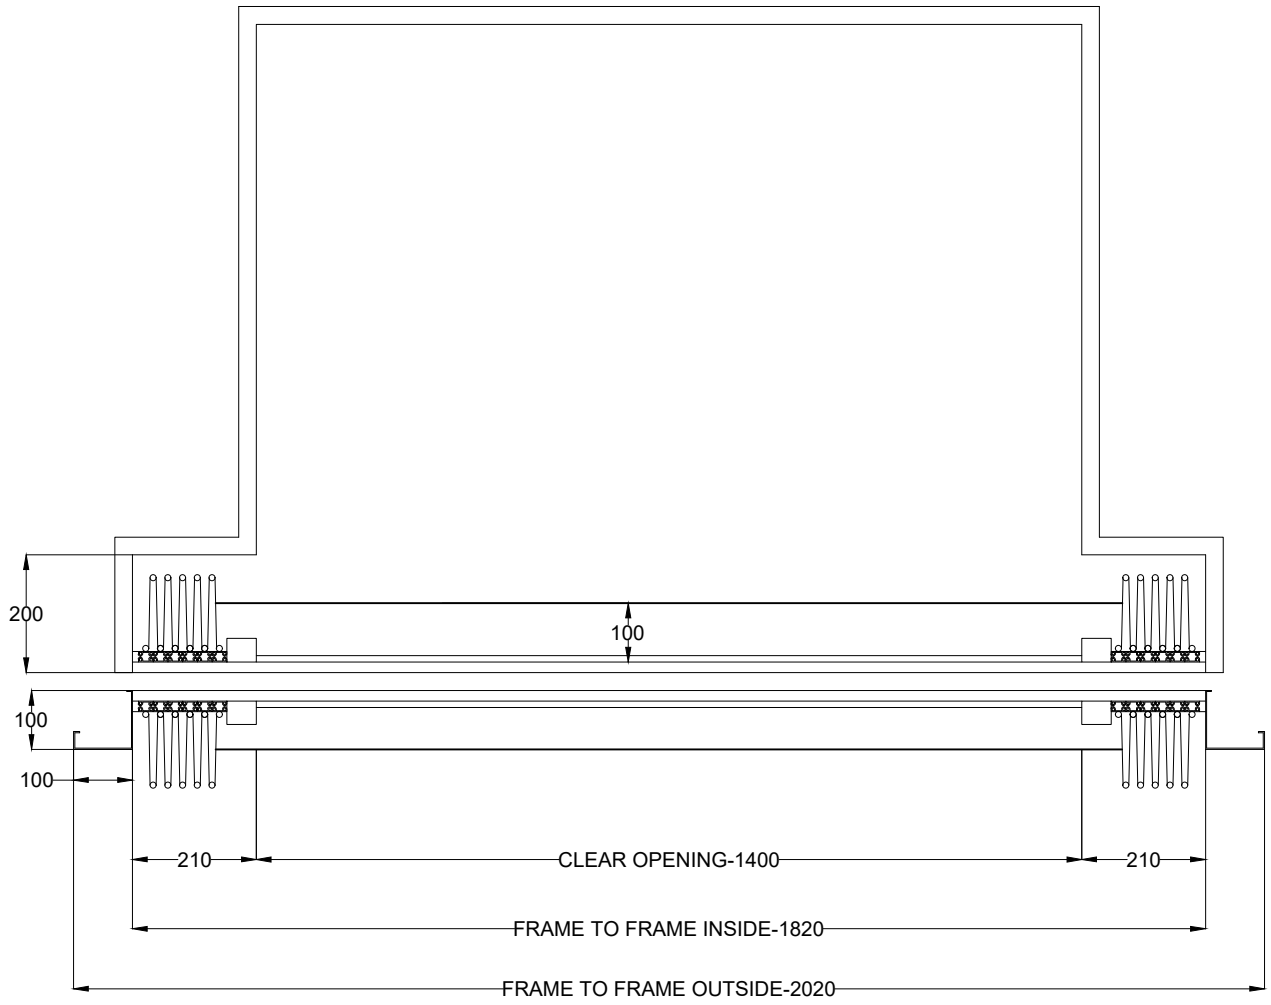

LANDING TOP VIEW

ACCORDION AUTO DOOR
 LANDING DOOR
 CAR DOOR

AUTO ACCORDION DOOR

DATE:-

ALL SIZES IN MM

LANDING FRONT VIEW

PRODUCED BY AN AUTODESK STUDENT VERSION

PRODUCED BY AN AUTODESK STUDENT VERSION

ALL SIZES IN MM