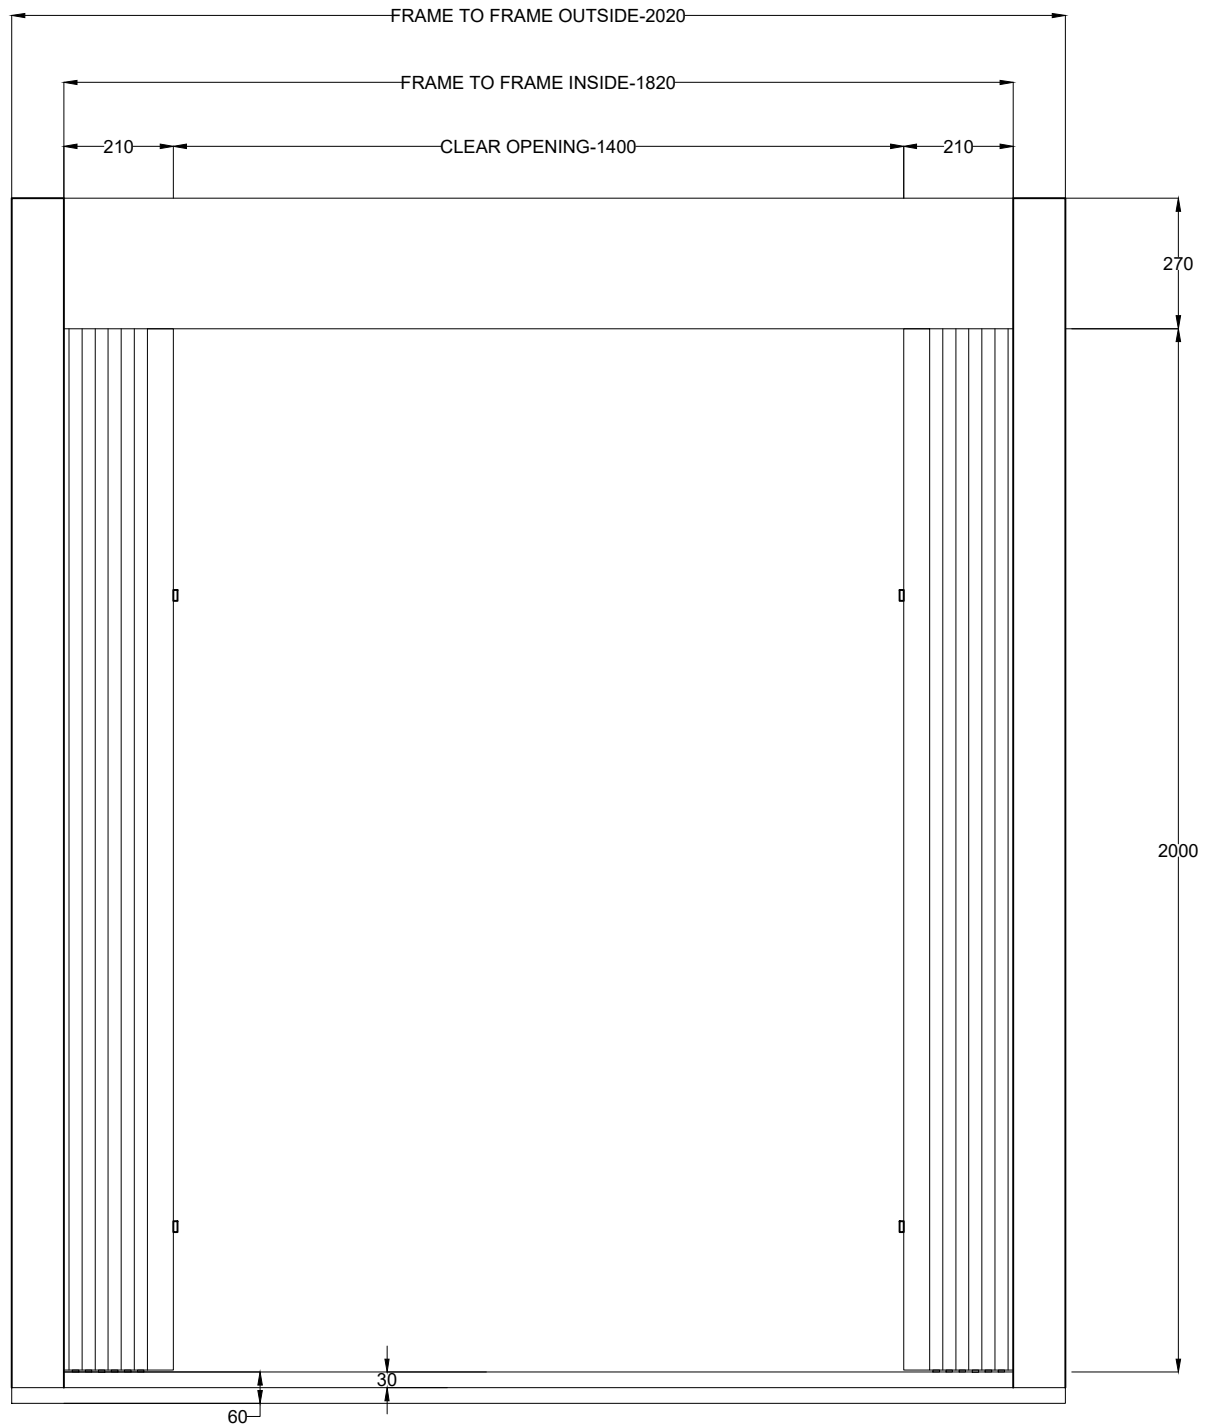

LANDING TOP VIEW

ACCORDION AUTO DOOR
 LANDING DOOR
 CAR DOOR

AUTO ACCORDION DOOR

DATE:-

ALL SIZES IN MM

LANDING FRONT VIEW

PRODUCED BY AN AUTODESK STUDENT VERSION

PRODUCED BY AN AUTODESK STUDENT VERSION

AUTO ACCORDION DOOR

DATE:-

ALL SIZES IN MM

CAR FRONT VIEW

PRODUCED BY AN AUTODESK STUDENT VERSION

PRODUCED BY AN AUTODESK STUDENT VERSION

AUTO ACCORDION DOOR

DATE:-

ALL SIZES IN MM