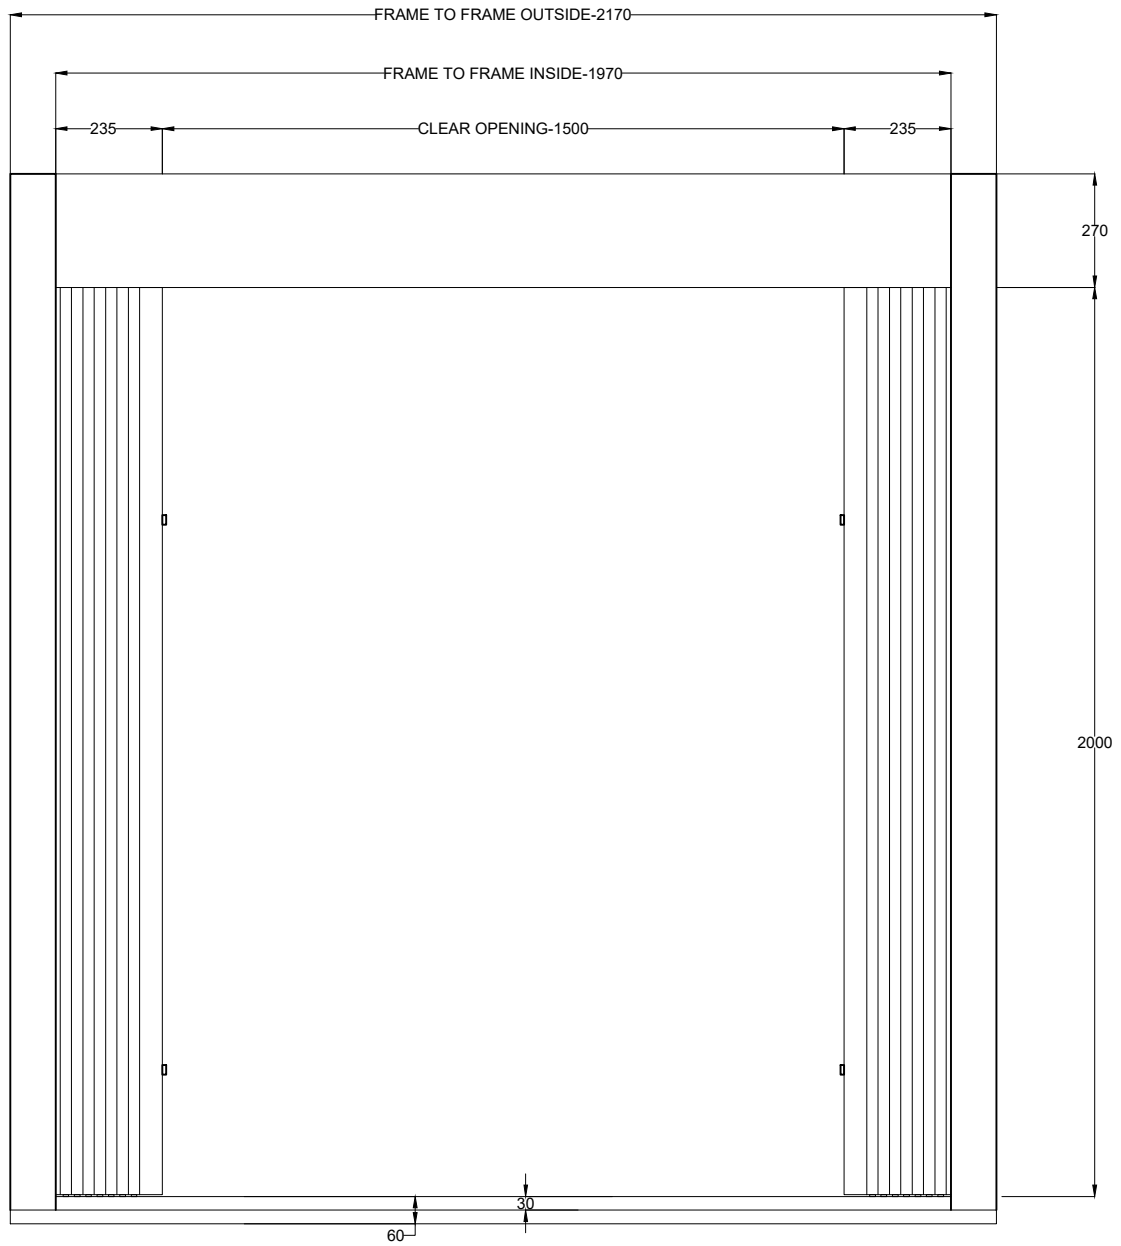

LANDING TOP VIEW

PRODUCED BY AN AUTODESK STUDENT VERSION

PRODUCED BY AN AUTODESK STUDENT VERSION

ACCORDION AUTO DOOR
LANDING DOOR
CAR DOOR

AUTO ACCORDION DOOR

DATE:-

ALL SIZES IN MM

LANDING FRONT VIEW

DATE:-

ALL SIZES IN MM