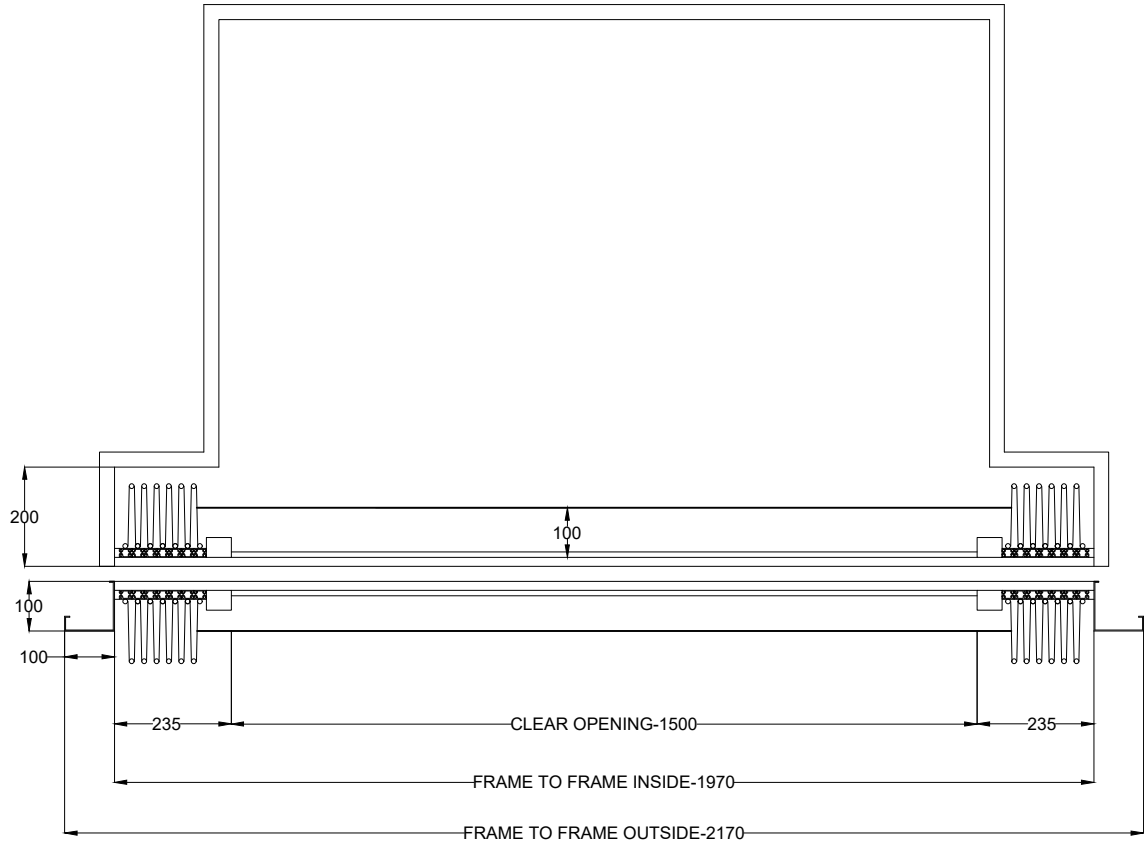

LANDING TOP VIEW

PRODUCED BY AN AUTODESK STUDENT VERSION

PRODUCED BY AN AUTODESK STUDENT VERSION

ACCORDION AUTO DOOR
LANDING DOOR
CAR DOOR

AUTO ACCORDION DOOR

DATE:-

ALL SIZES IN MM

LANDING FRONT VIEW

DATE:-

ALL SIZES IN MM