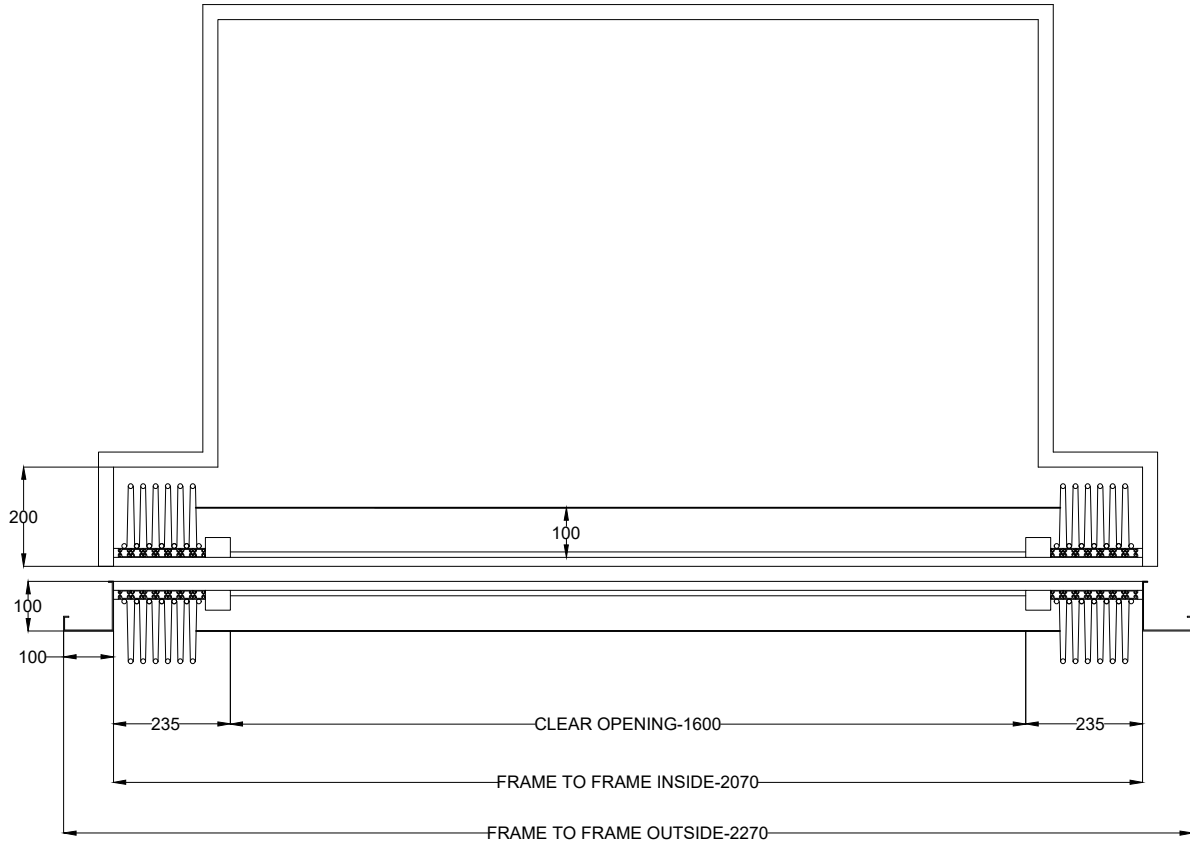

LANDING TOP VIEW

PRODUCED BY AN AUTODESK STUDENT VERSION

PRODUCED BY AN AUTODESK STUDENT VERSION

ACCORDION AUTO DOOR
LANDING DOOR
CAR DOOR

AUTO ACCORDION DOOR

DATE:-

ALL SIZES IN MM

LANDING FRONT VIEW

DATE:-

ALL SIZES IN MM