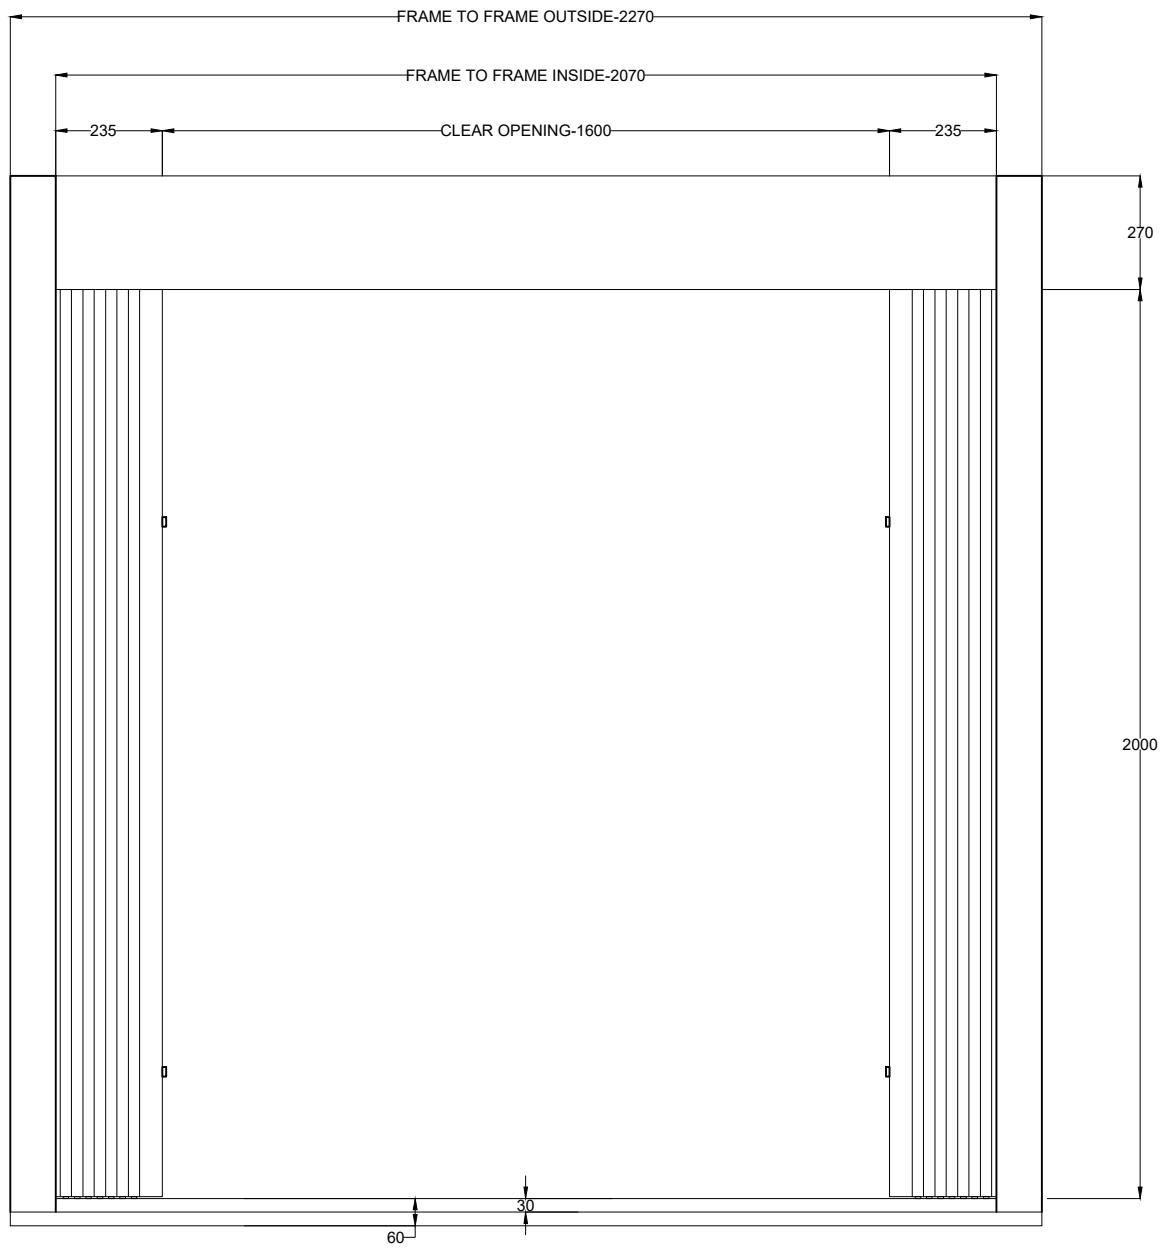

LANDING TOP VIEW

PRODUCED BY AN AUTODESK STUDENT VERSION

PRODUCED BY AN AUTODESK STUDENT VERSION

ACCORDION AUTO DOOR
LANDING DOOR
CAR DOOR

AUTO ACCORDION DOOR

DATE:-

ALL SIZES IN MM

LANDING FRONT VIEW

DATE:-

ALL SIZES IN MM