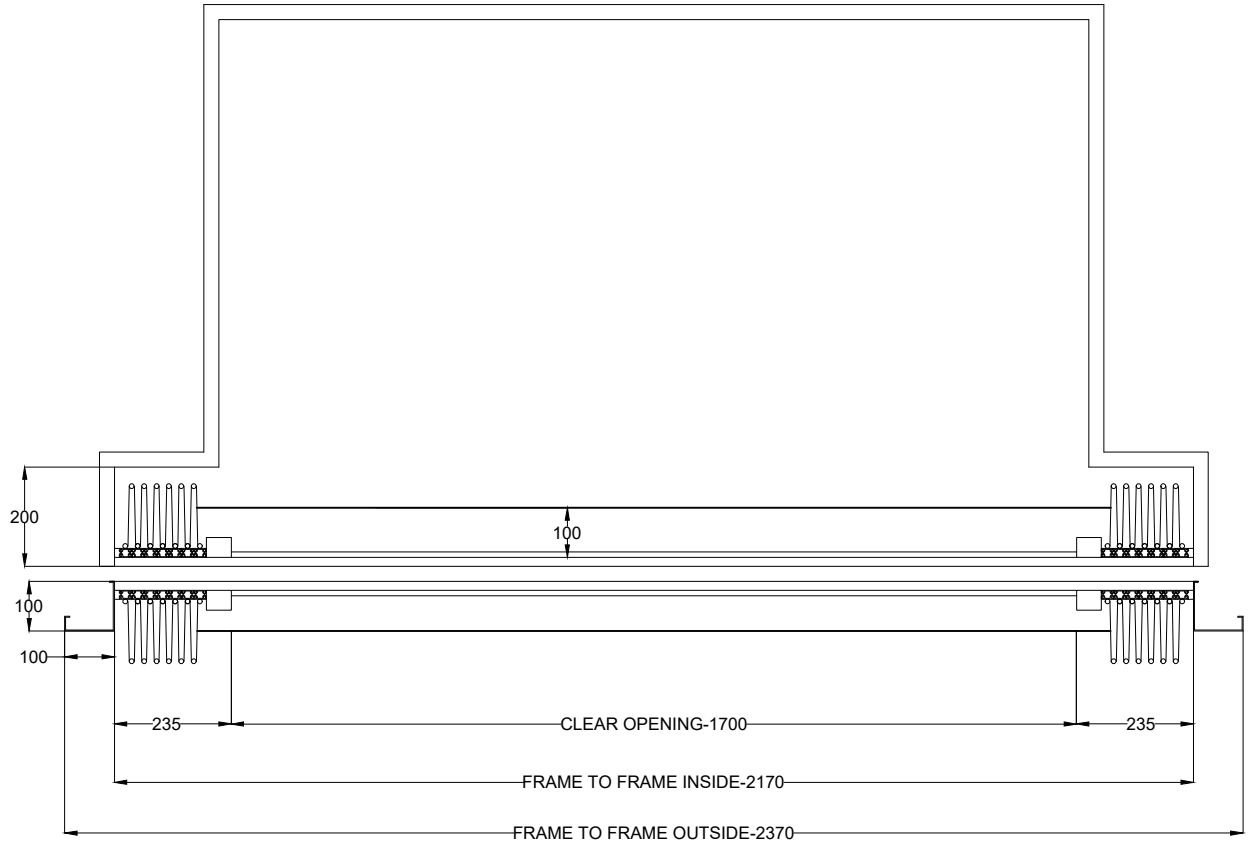

LANDING TOP VIEW

PRODUCED BY AN AUTODESK STUDENT VERSION

PRODUCED BY AN AUTODESK STUDENT VERSION

ACCORDION AUTO DOOR
 LANDING DOOR
 CAR DOOR

AUTO ACCORDION DOOR

DATE:-

ALL SIZES IN MM

LANDING FRONT VIEW