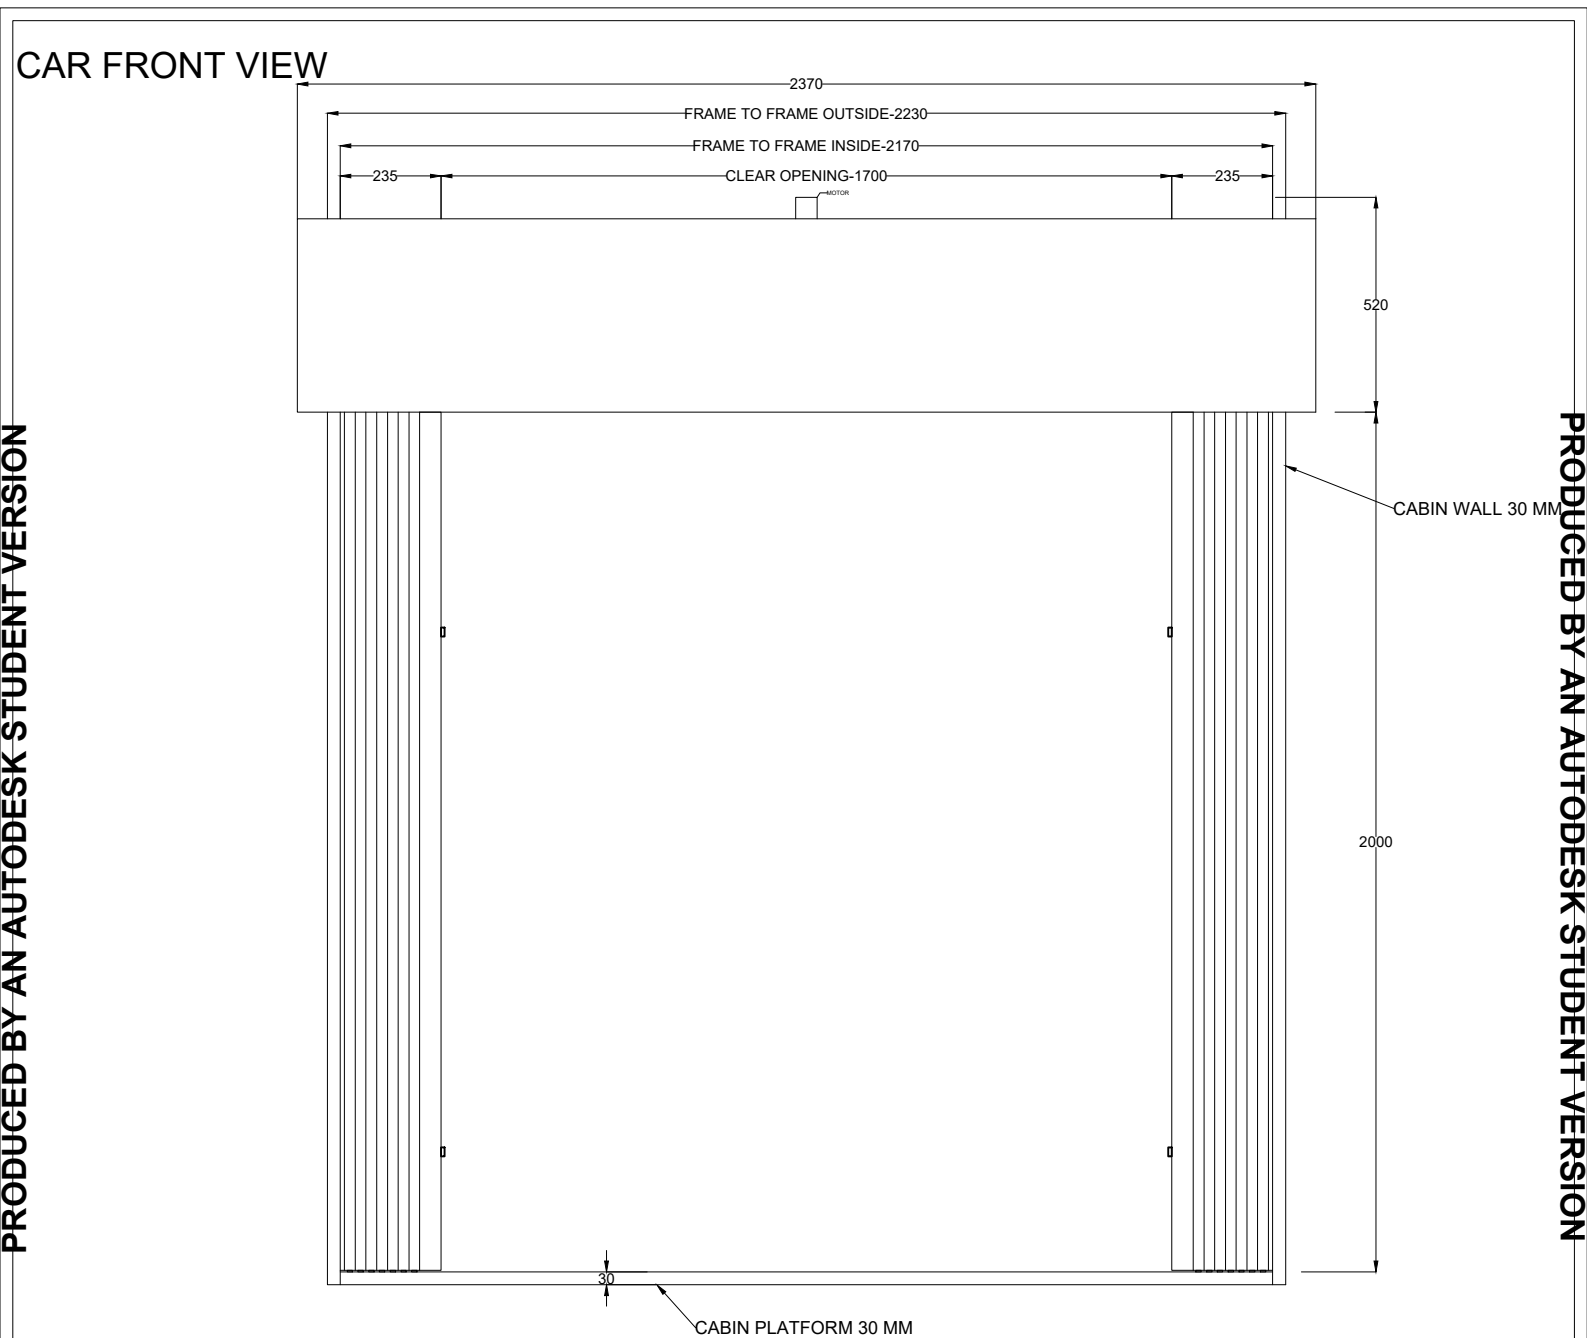

PRODUCED BY AN AUTODESK STUDENT VERSION

PRODUCED BY AN AUTODESK STUDENT VERSION

AUTO ACCORDION DOOR	
DATE:-	ALL SIZES IN MM