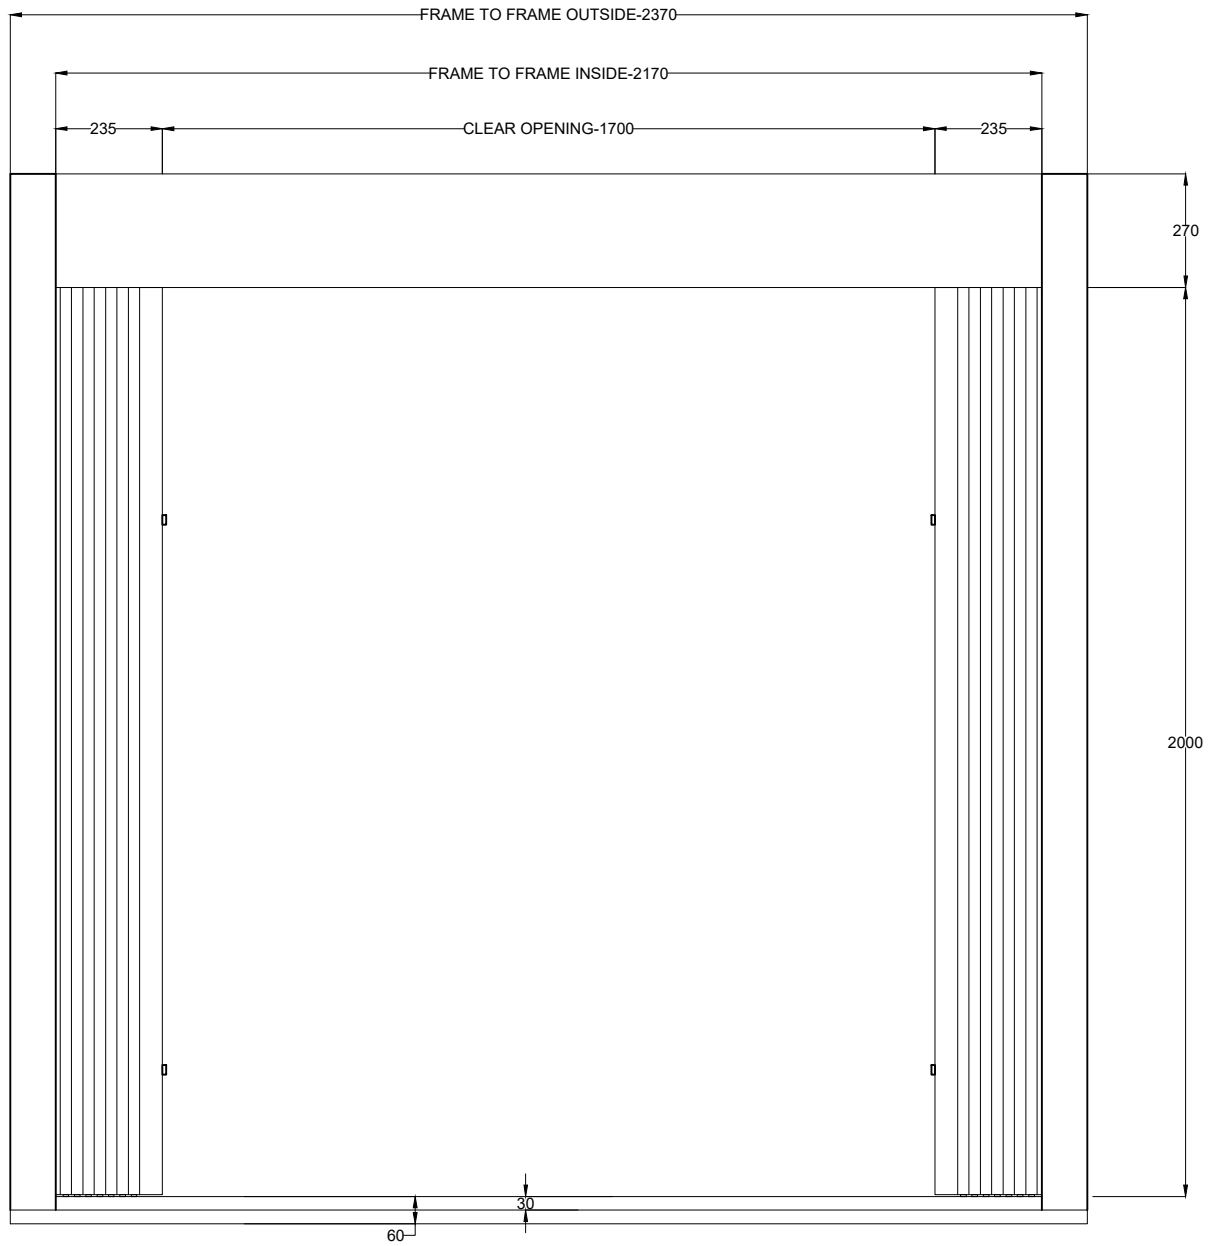

LANDING TOP VIEW

PRODUCED BY AN AUTODESK STUDENT VERSION

PRODUCED BY AN AUTODESK STUDENT VERSION

ACCORDION AUTO DOOR
 LANDING DOOR
 CAR DOOR

AUTO ACCORDION DOOR

DATE:-

ALL SIZES IN MM

LANDING FRONT VIEW