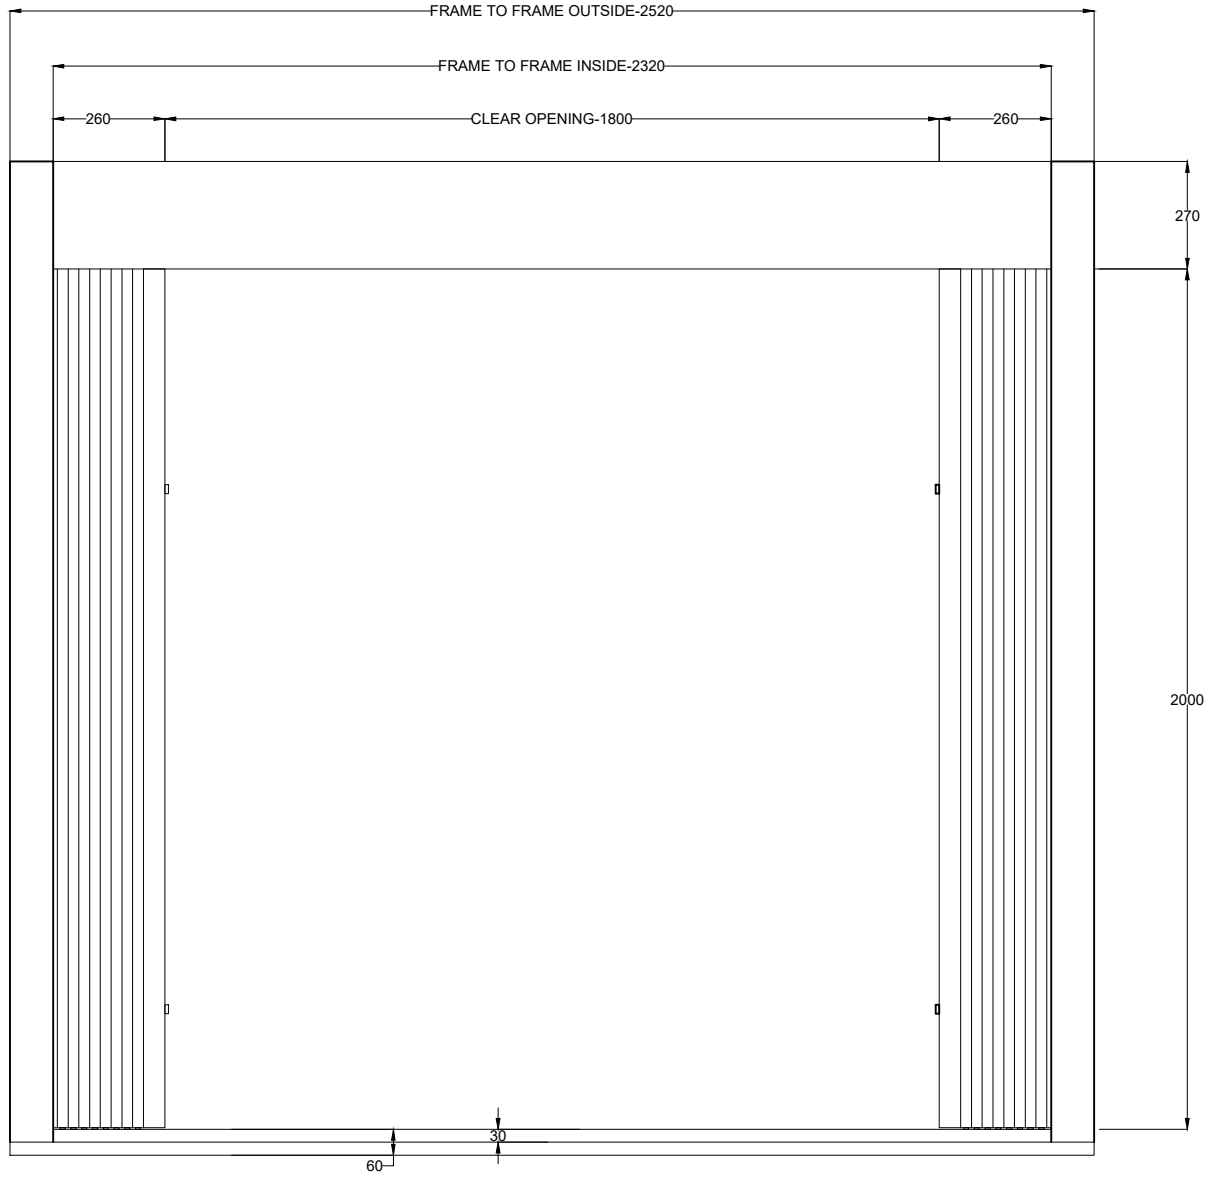

LANDING TOP VIEW

ACCORDION AUTO DOOR  
 LANDING DOOR  
 CAR DOOR

AUTO ACCORDION DOOR

DATE:-

ALL SIZES IN MM

LANDING FRONT VIEW

AUTO ACCORDION DOOR

DATE:-

ALL SIZES IN MM

CAR FRONT VIEW

AUTO ACCORDION DOOR

DATE:-

ALL SIZES IN MM