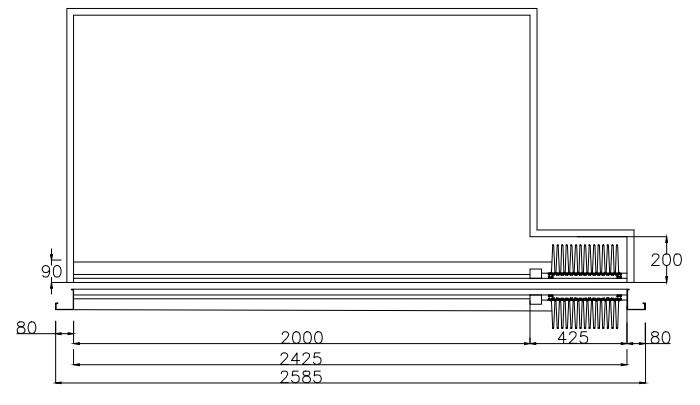

PRODUCED BY AN AUTODESK STUDENT VERSION

PRODUCED BY AN AUTODESK STUDENT VERSION

ACCORDION DOOR HEAVY DUTY
 COMPANY NAME-
 DATE-
 PRODUCT-MS ACCORDION DOOR
 CLEAR OPENING-2000X1985
 FINCH-425
 FRAME SIZE-2425X2115
 LOCK POSITION-LEFT SIDE
 MATERIAL- MS POWDER-COATED (GREY)
 QUANTITY-