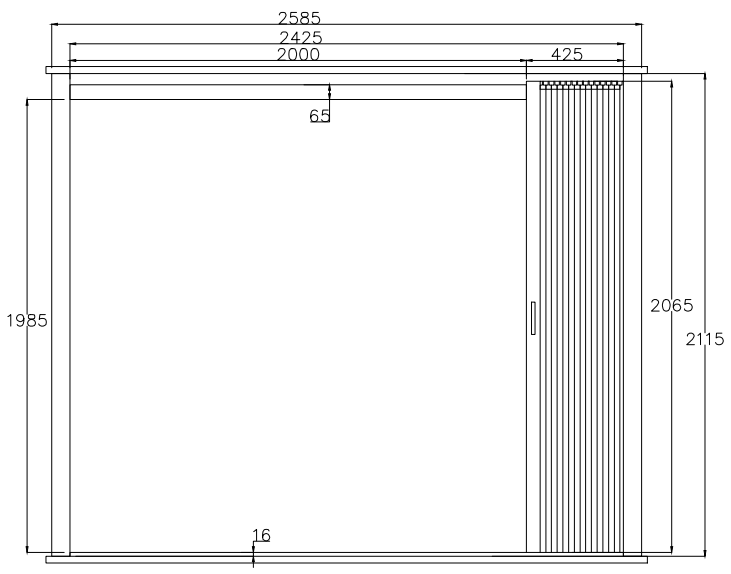

PRODUCED BY AN AUTODESK STUDENT VERSION

PRODUCED BY AN AUTODESK STUDENT VERSION

ACCORDION DOOR HEAVY DUTY
 COMPANY NAME-
 DATE-
 PRODUCT-MS ACCORDION DOOR
 CLEAR OPENING-2000X1985
 FINCH-425
 FRAME SIZE-2425X2115
 LOCK POSITION-LEFT SIDE
 MATERIAL- MS POWDER-COATED (GREY)
 QUANTITY-