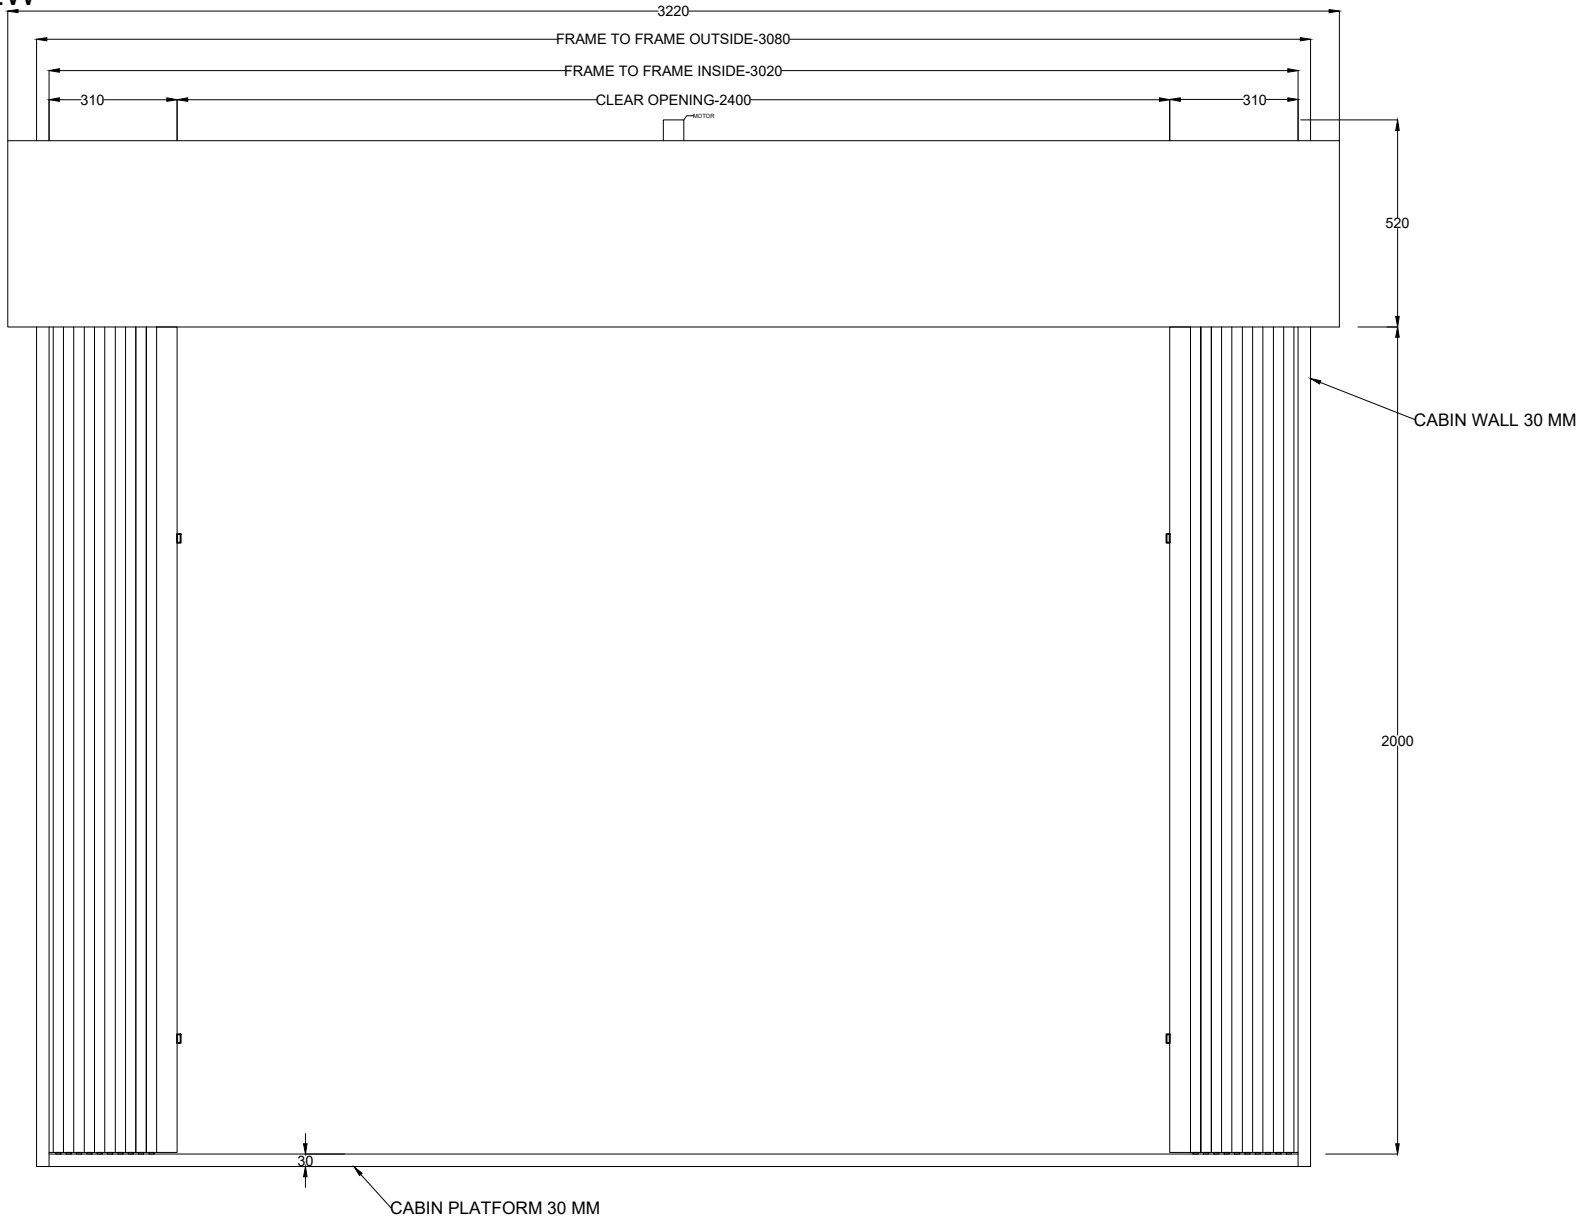

LANDING TOP VIEW

ACCORDION AUTO DOOR  
 LANDING DOOR  
 CAR DOOR

AUTO ACCORDION DOOR

DATE:-

ALL SIZES IN MM

LANDING FRONT VIEW

AUTO ACCORDION DOOR

DATE:-

ALL SIZES IN MM

CAR FRONT VIEW

PRODUCED BY AN AUTODESK STUDENT VERSION

PRODUCED BY AN AUTODESK STUDENT VERSION

AUTO ACCORDION DOOR	
DATE:-	ALL SIZES IN MM