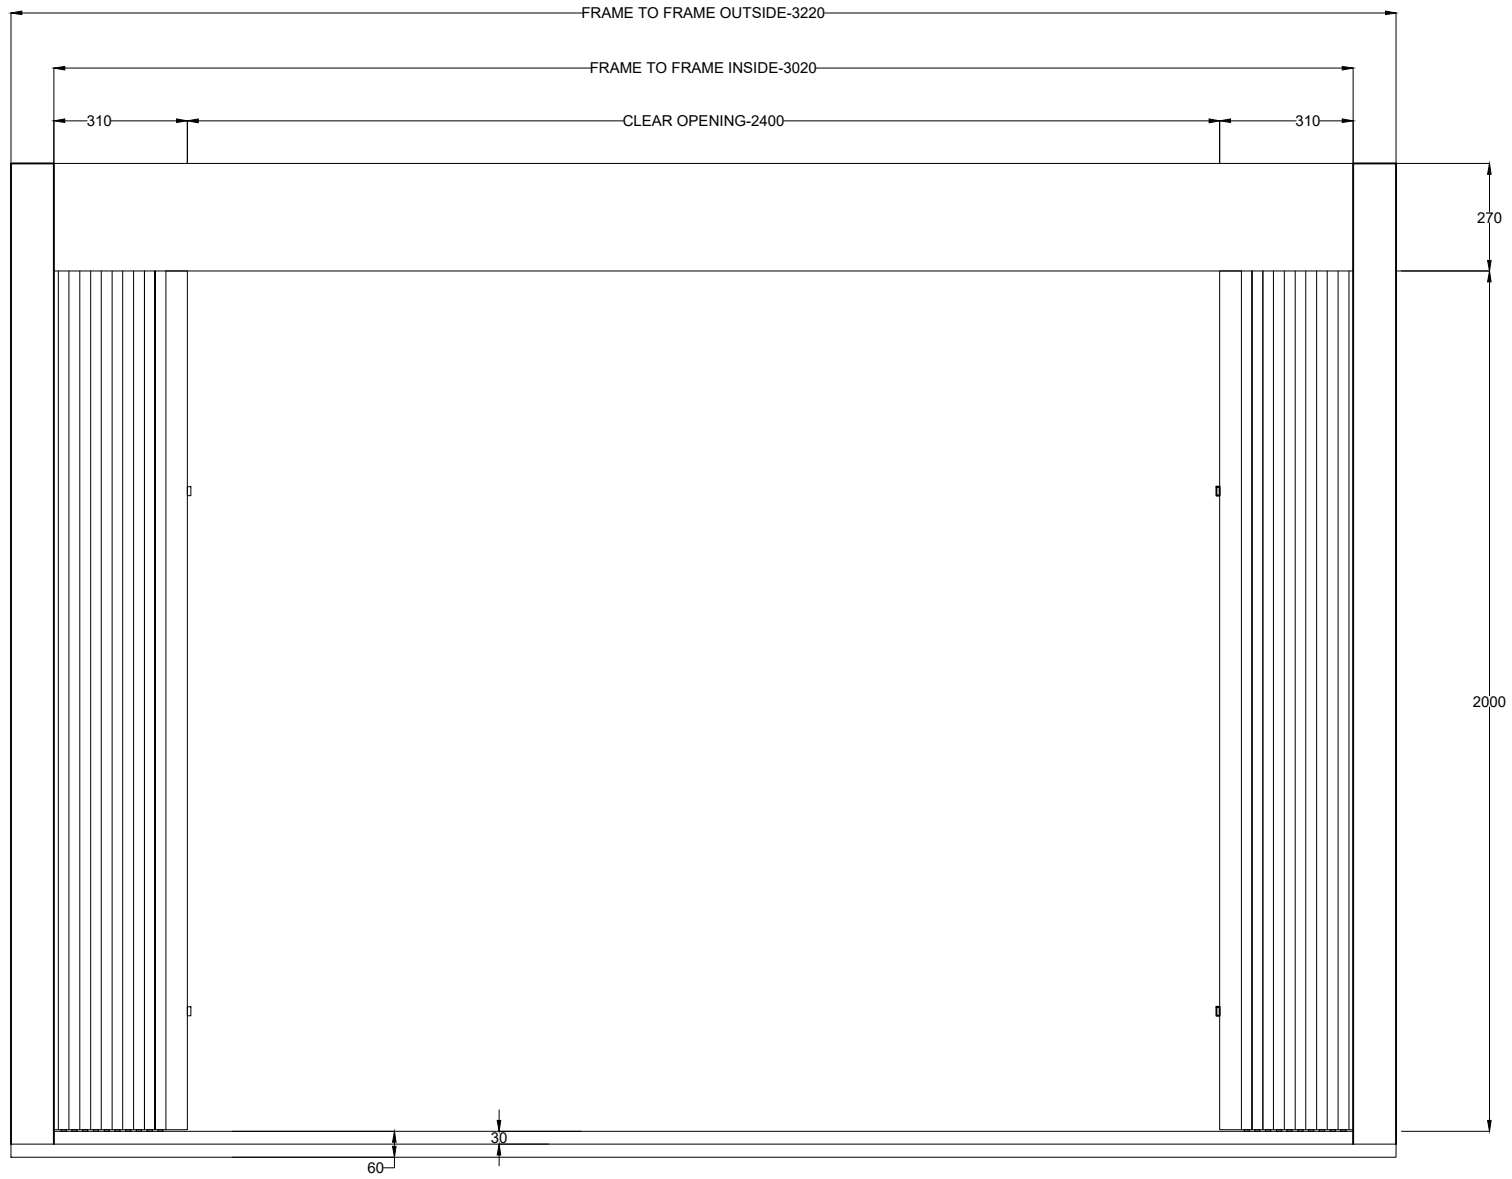

LANDING TOP VIEW

ACCORDION AUTO DOOR  
 LANDING DOOR  
 CAR DOOR

AUTO ACCORDION DOOR

DATE:-

ALL SIZES IN MM

LANDING FRONT VIEW

AUTO ACCORDION DOOR

DATE:-

ALL SIZES IN MM

CAR FRONT VIEW

PRODUCED BY AN AUTODESK STUDENT VERSION

PRODUCED BY AN AUTODESK STUDENT VERSION

AUTO ACCORDION DOOR	
DATE:-	ALL SIZES IN MM