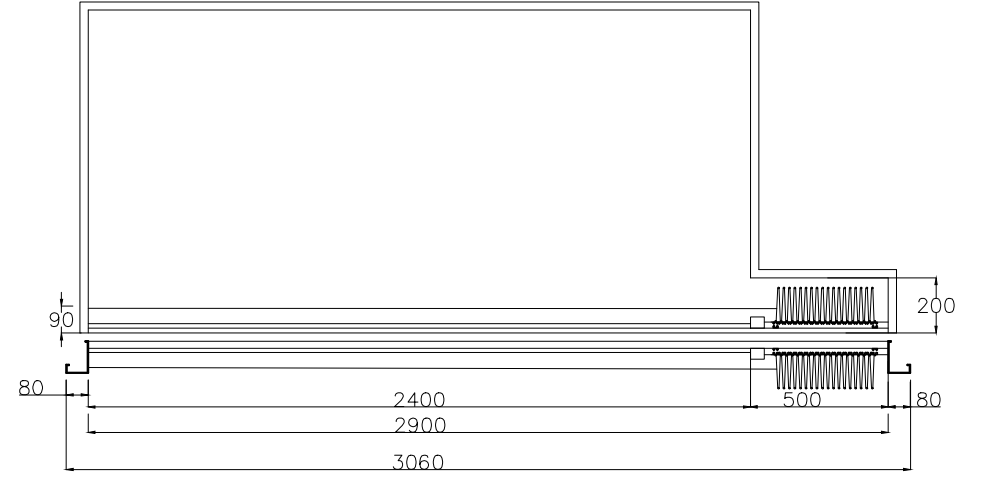

PRODUCED BY AN AUTODESK STUDENT VERSION

PRODUCED BY AN AUTODESK STUDENT VERSION

ACCORDION DOOR HEAVY DUTY
 COMPANY NAME-
 DATE-
 PRODUCT-MS ACCORDION DOOR
 CLEAR OPENING-2400X1985
 BUNCH-500
 FRAME SIZE-2900X2115
 LOCK POSITION-LEFT SIDE
 MATERIAL- MS POWDER-COATED (GREY)
 QUANTITY-