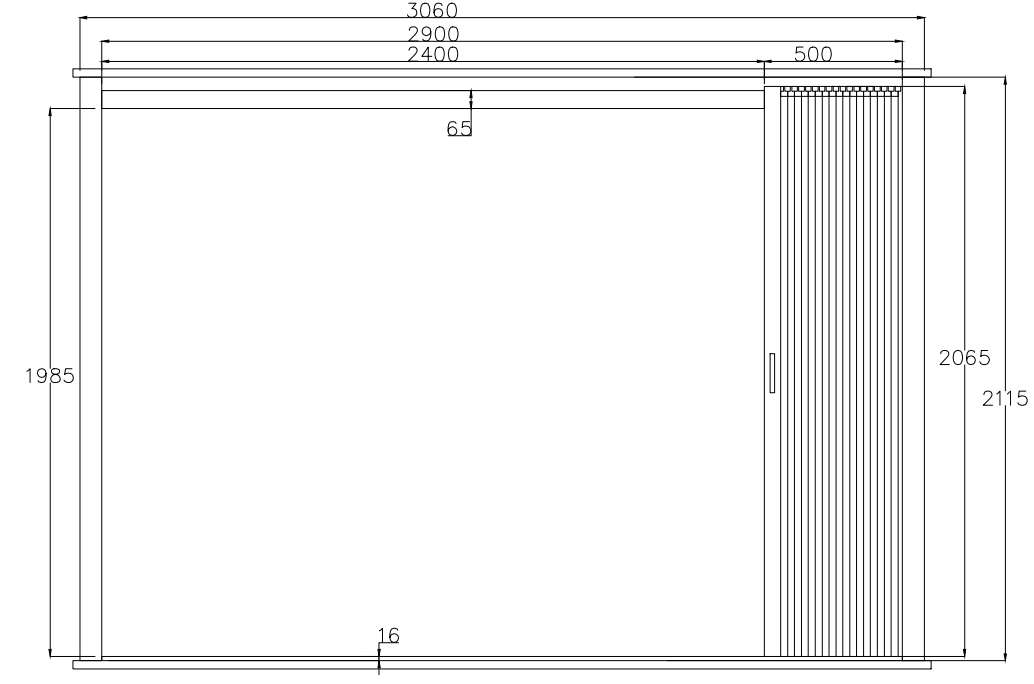

PRODUCED BY AN AUTODESK STUDENT VERSION

PRODUCED BY AN AUTODESK STUDENT VERSION

ACCORDION DOOR HEAVY DUTY
 COMPANY NAME-
 DATE-
 PRODUCT-MS ACCORDION DOOR
 CLEAR OPENING-2400X1985
 BUNCH-500
 FRAME SIZE-2900X2115
 LOCK POSITION-LEFT SIDE
 MATERIAL- MS POWDER-COATED (GREY)
 QUANTITY-