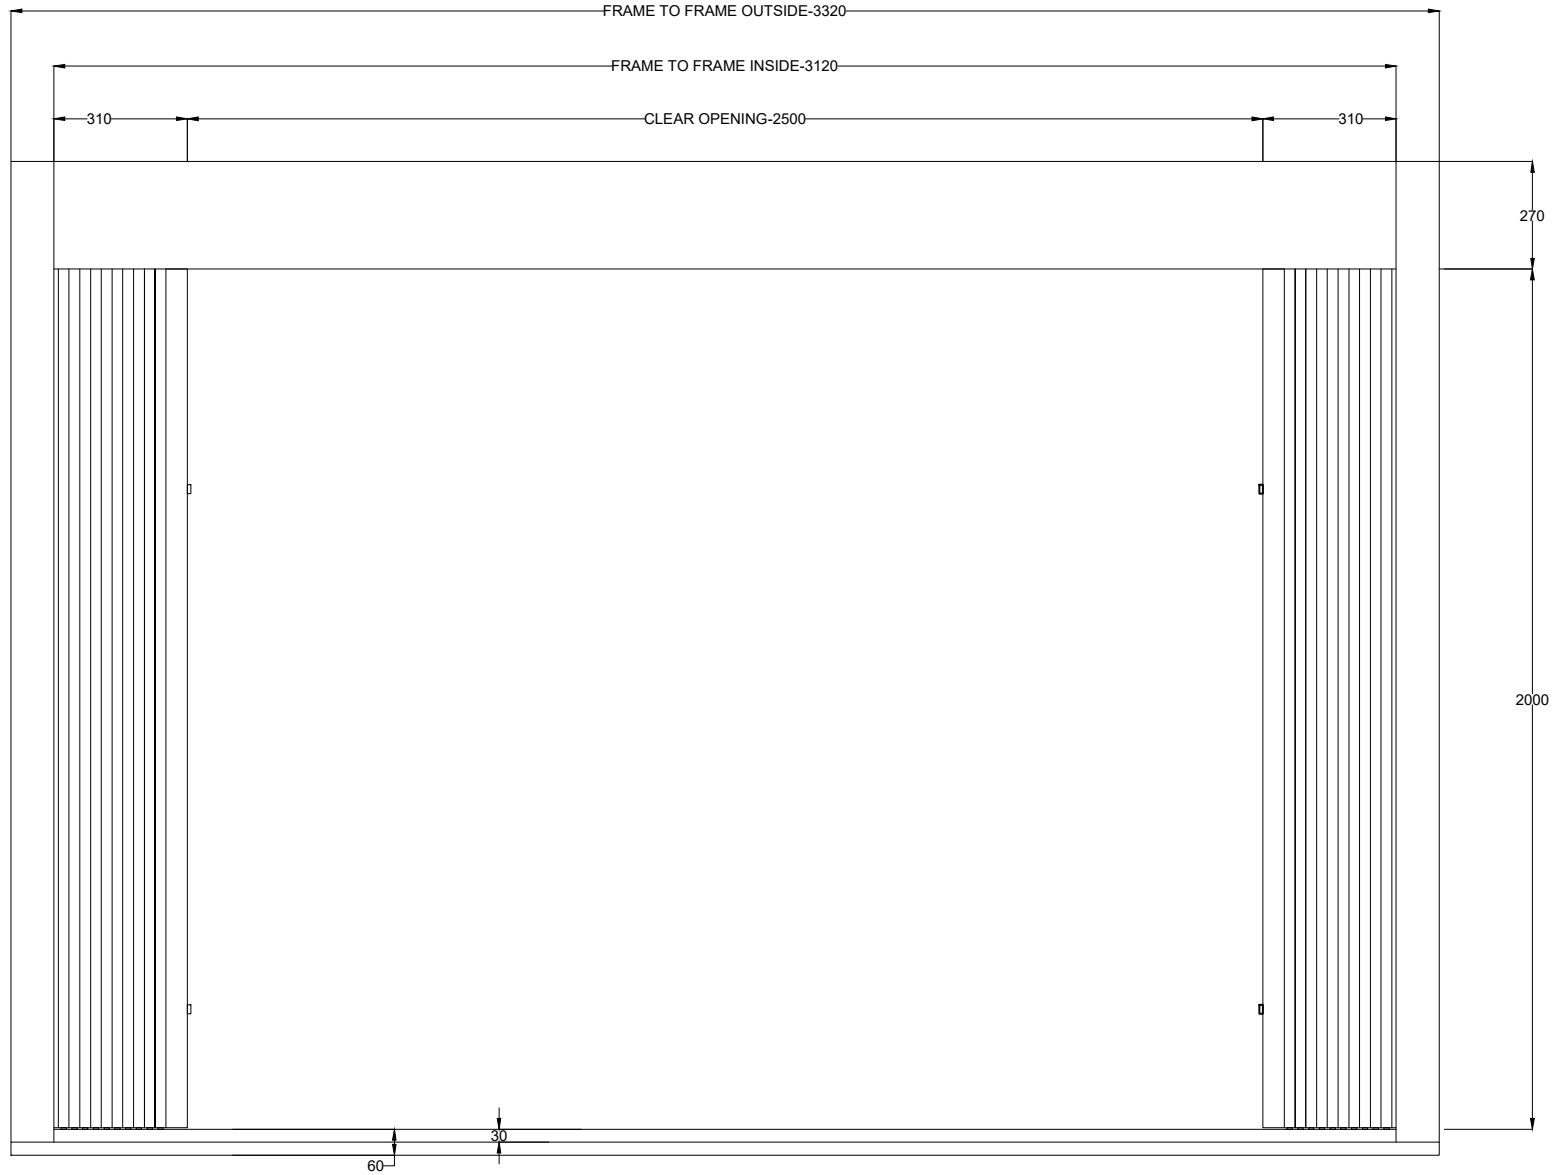

LANDING TOP VIEW

ACCORDION AUTO DOOR
 LANDING DOOR
 CAR DOOR

AUTO ACCORDION DOOR

DATE:-

ALL SIZES IN MM

LANDING FRONT VIEW

AUTO ACCORDION DOOR

DATE:-

ALL SIZES IN MM

CAR FRONT VIEW

AUTO ACCORDION DOOR

DATE:-

ALL SIZES IN MM