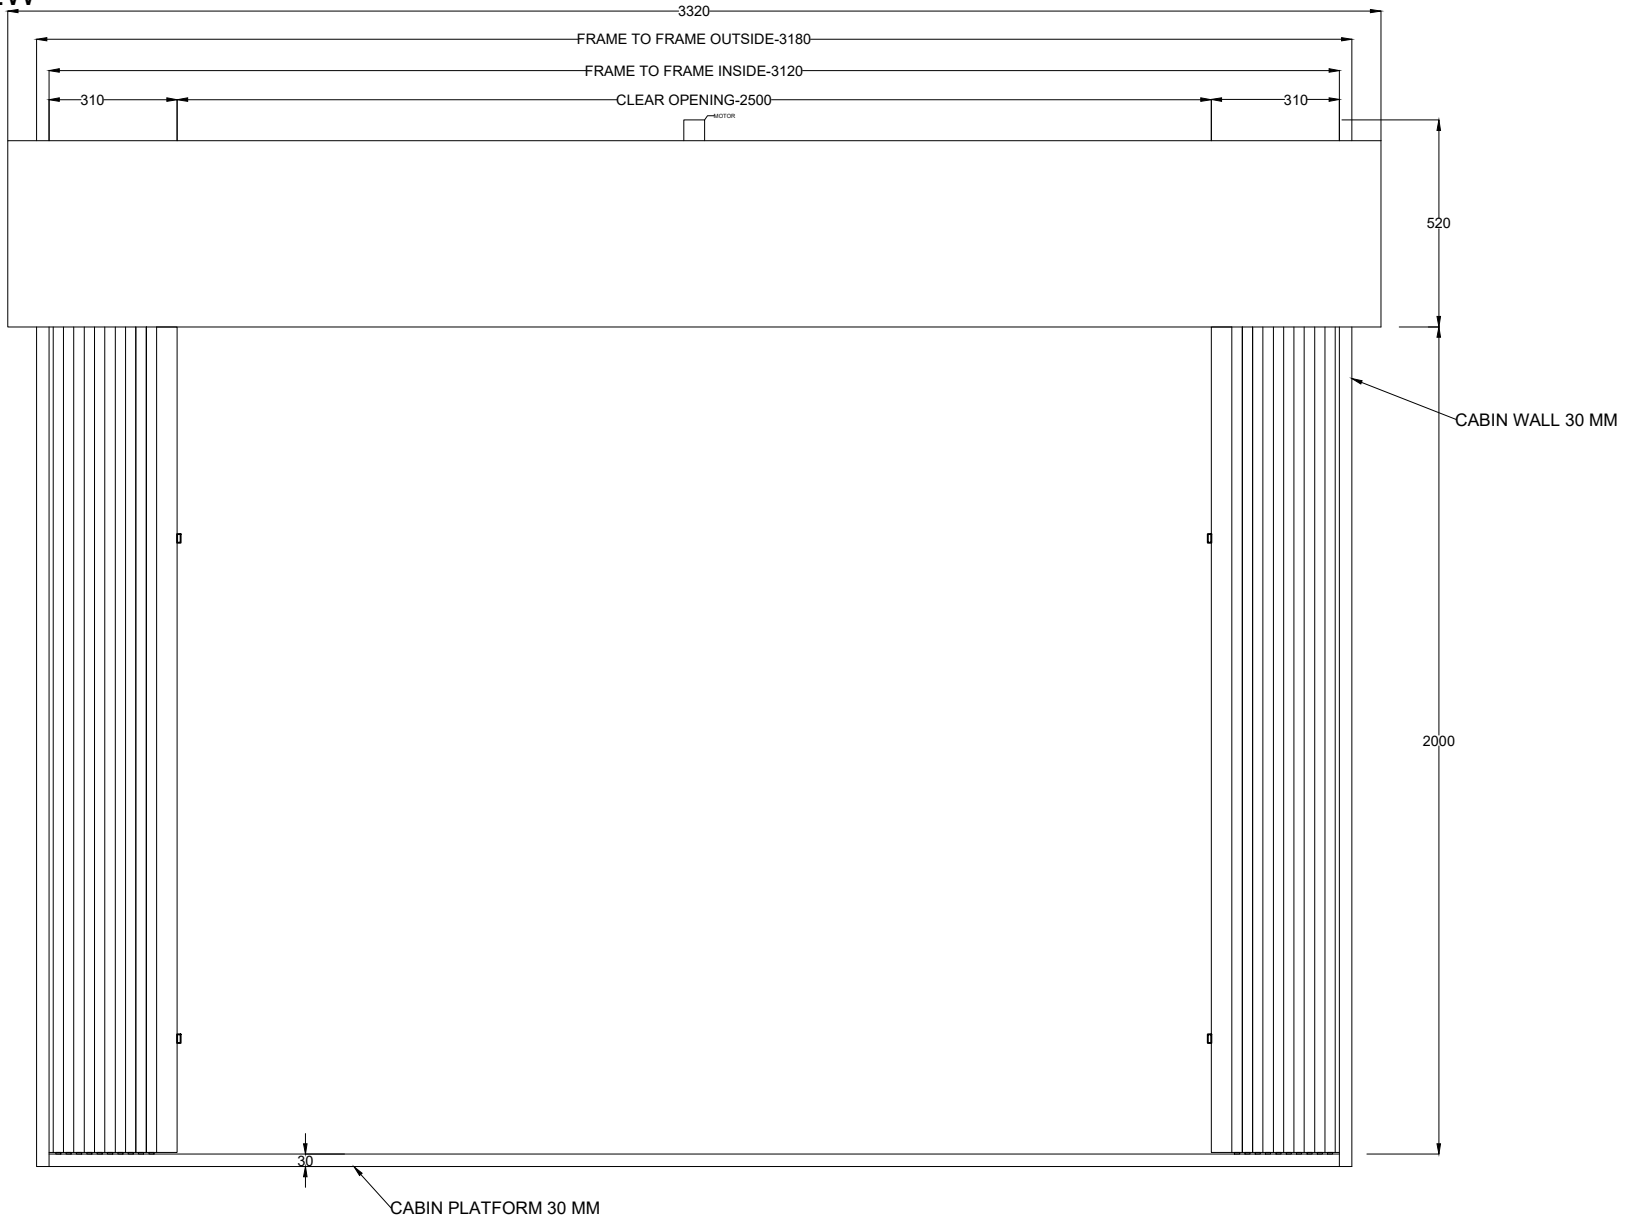

LANDING TOP VIEW

ACCORDION AUTO DOOR
 LANDING DOOR
 CAR DOOR

AUTO ACCORDION DOOR

DATE:-

ALL SIZES IN MM

LANDING FRONT VIEW

AUTO ACCORDION DOOR

DATE:-

ALL SIZES IN MM

CAR FRONT VIEW

AUTO ACCORDION DOOR

DATE:-

ALL SIZES IN MM