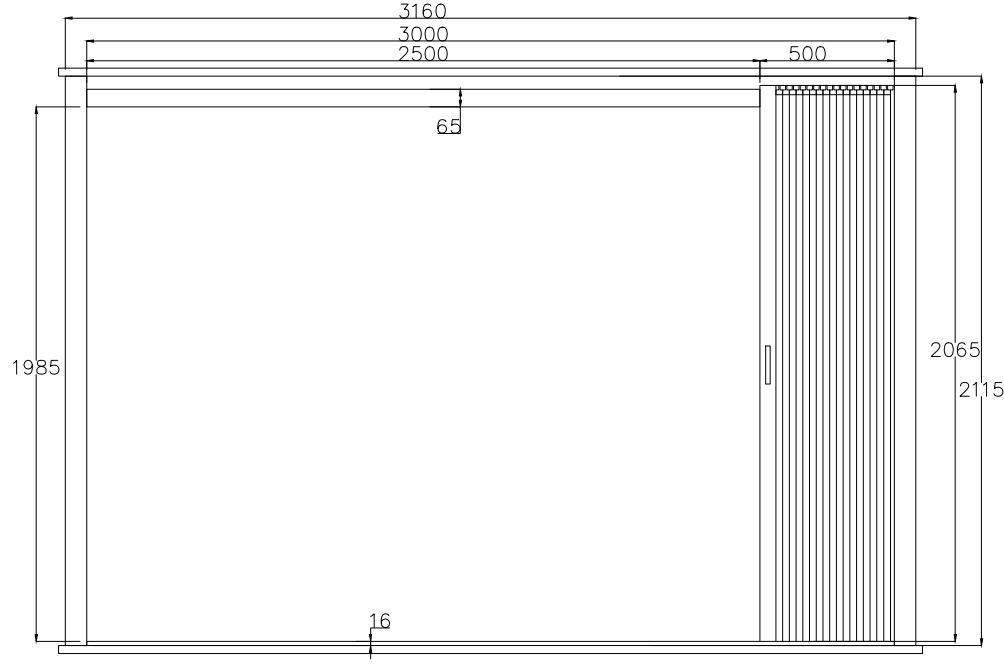

PRODUCED BY AN AUTODESK STUDENT VERSION

PRODUCED BY AN AUTODESK STUDENT VERSION

ACCORDION DOOR HEAVY DUTY
 COMPANY NAME-
 DATE-
 PRODUCT-MS ACCORDION DOOR
 CLEAR OPENING-2500X1985
 BUNCH-500
 FRAME SIZE-3000X2115
 LOCK POSITION-LEFT SIDE
 MATERIAL- MS POWDER-COATED (GREY)
 QUANTITY-