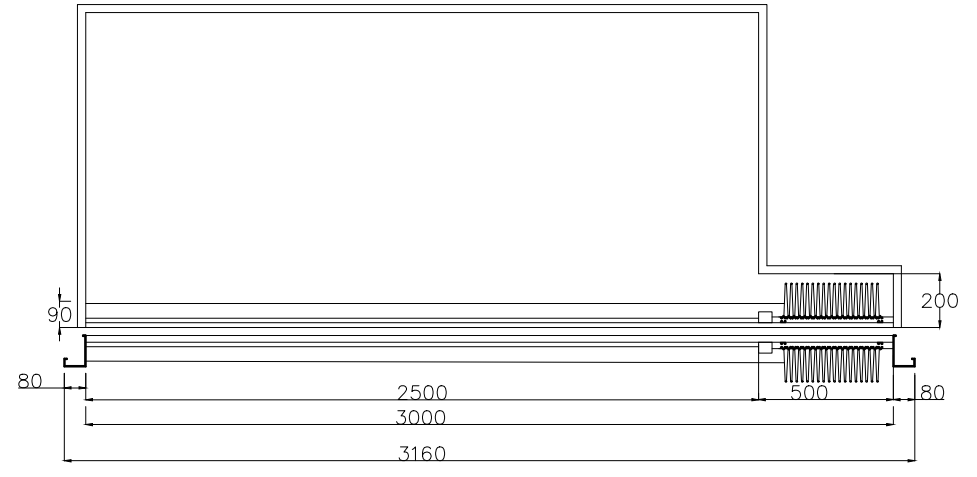

PRODUCED BY AN AUTODESK STUDENT VERSION

PRODUCED BY AN AUTODESK STUDENT VERSION

ACCORDION DOOR HEAVY DUTY
 COMPANY NAME-
 DATE-
 PRODUCT-MS ACCORDION DOOR
 CLEAR OPENING-2500X1985
 BUNCH-500
 FRAME SIZE-3000X2115
 LOCK POSITION-LEFT SIDE
 MATERIAL- MS POWDER-COATED (GREY)
 QUANTITY-