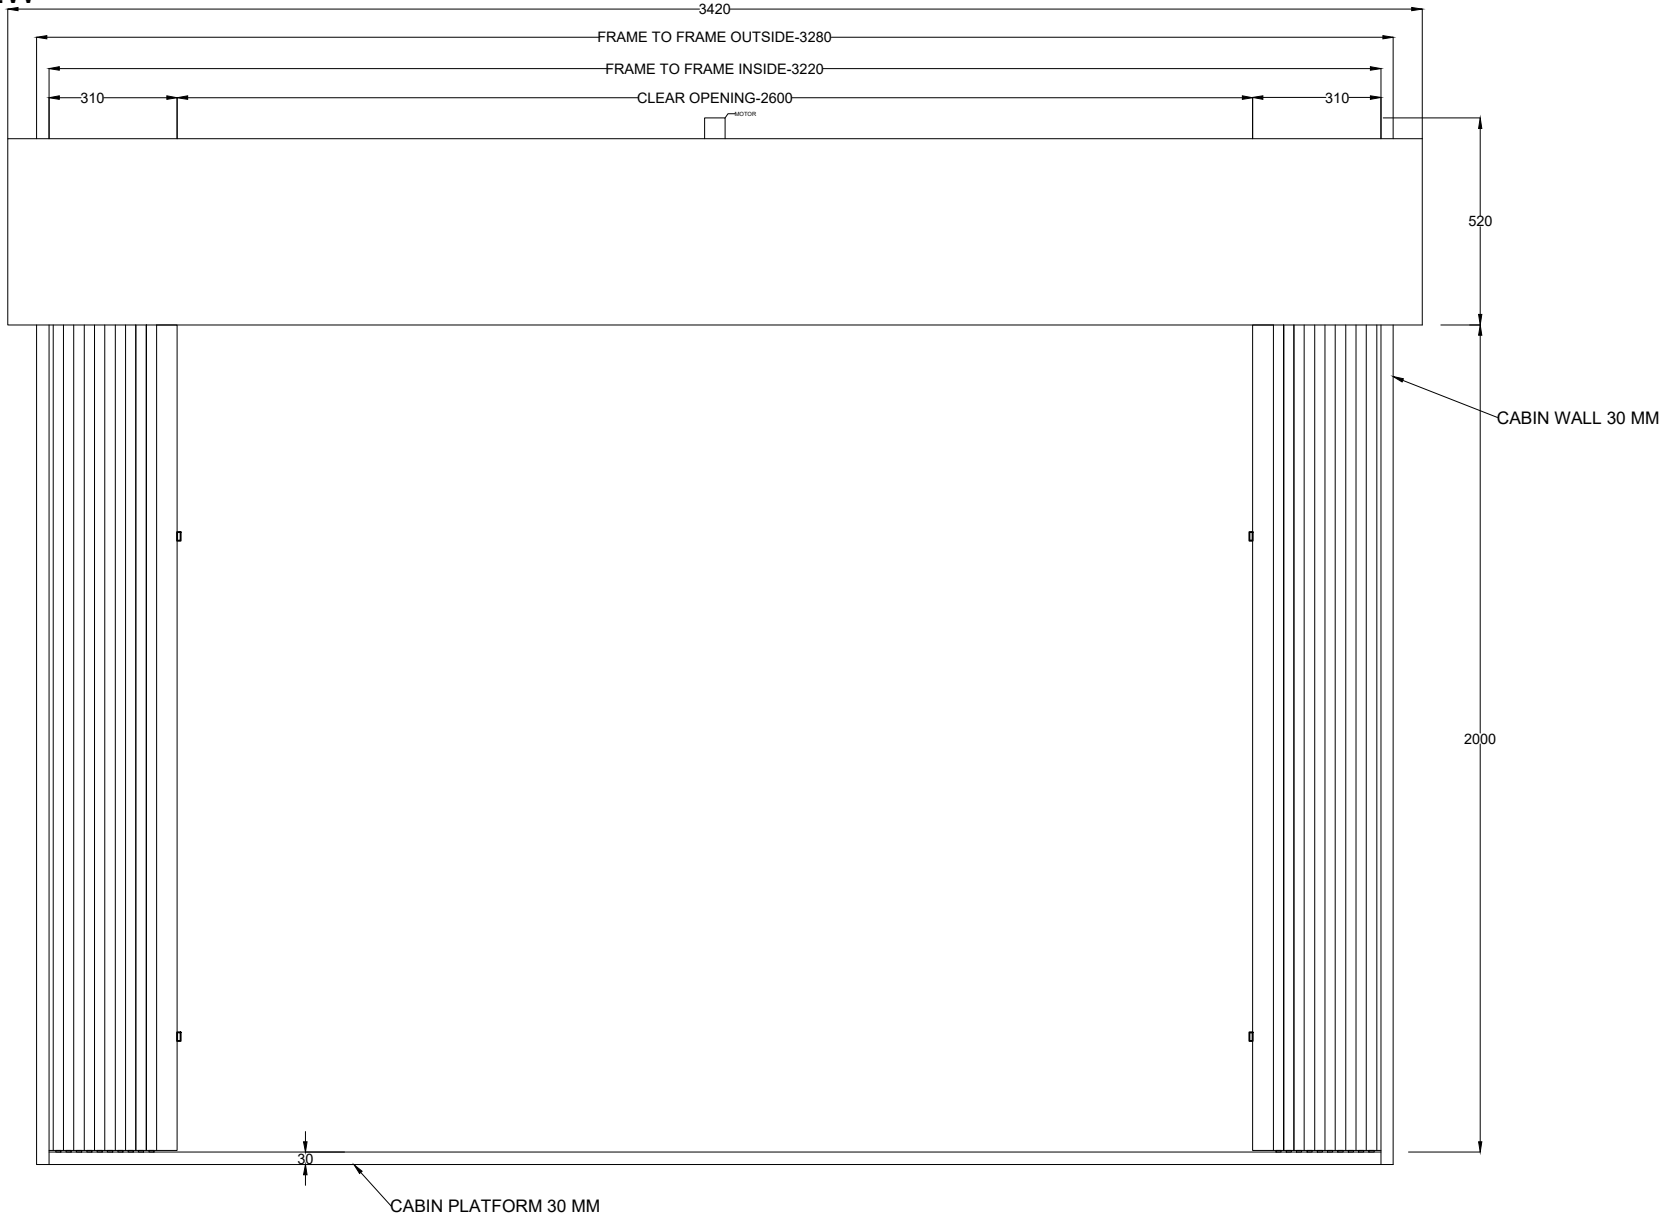

LANDING TOP VIEW

ACCORDION AUTO DOOR  
 LANDING DOOR  
 CAR DOOR

AUTO ACCORDION DOOR

DATE:-

ALL SIZES IN MM

LANDING FRONT VIEW

AUTO ACCORDION DOOR

DATE:-

ALL SIZES IN MM

CAR FRONT VIEW

PRODUCED BY AN AUTODESK STUDENT VERSION

PRODUCED BY AN AUTODESK STUDENT VERSION

AUTO ACCORDION DOOR

DATE:-

ALL SIZES IN MM