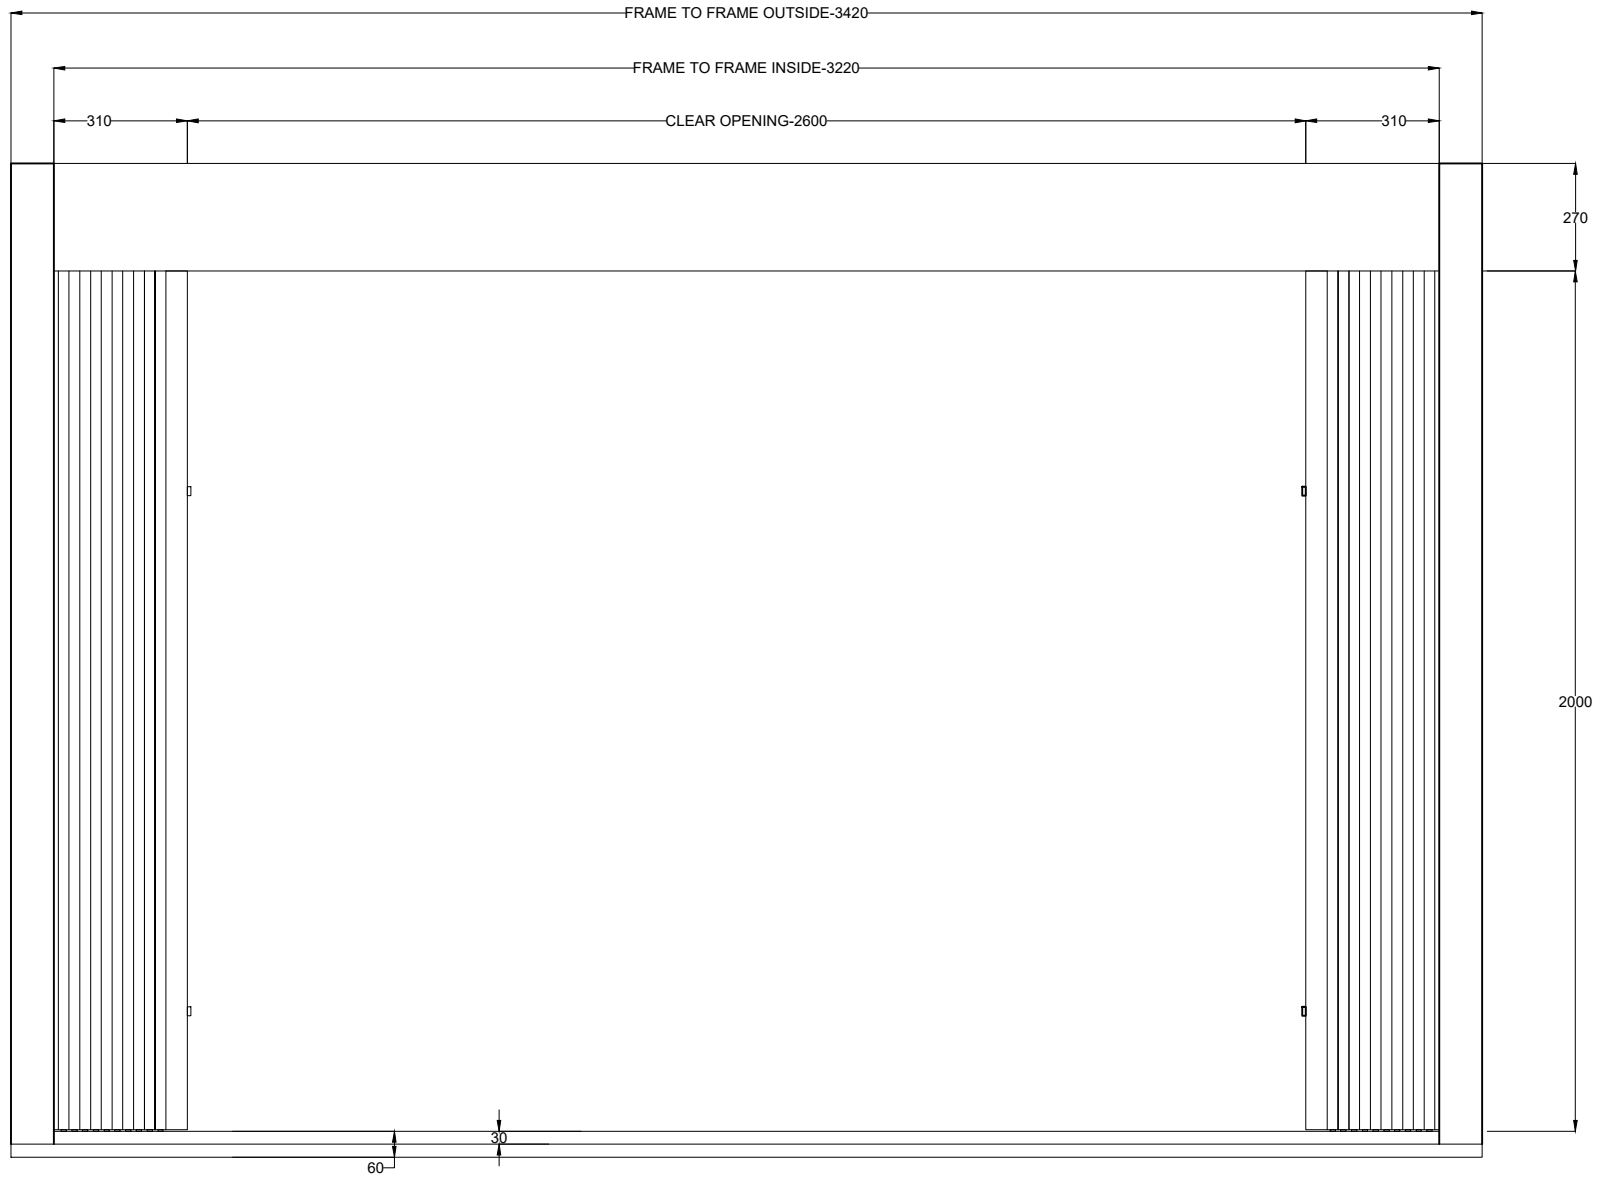

LANDING TOP VIEW

ACCORDION AUTO DOOR  
 LANDING DOOR  
 CAR DOOR

AUTO ACCORDION DOOR

DATE:-

ALL SIZES IN MM

LANDING FRONT VIEW

AUTO ACCORDION DOOR

DATE:-

ALL SIZES IN MM

CAR FRONT VIEW

PRODUCED BY AN AUTODESK STUDENT VERSION

PRODUCED BY AN AUTODESK STUDENT VERSION

AUTO ACCORDION DOOR

DATE:-

ALL SIZES IN MM