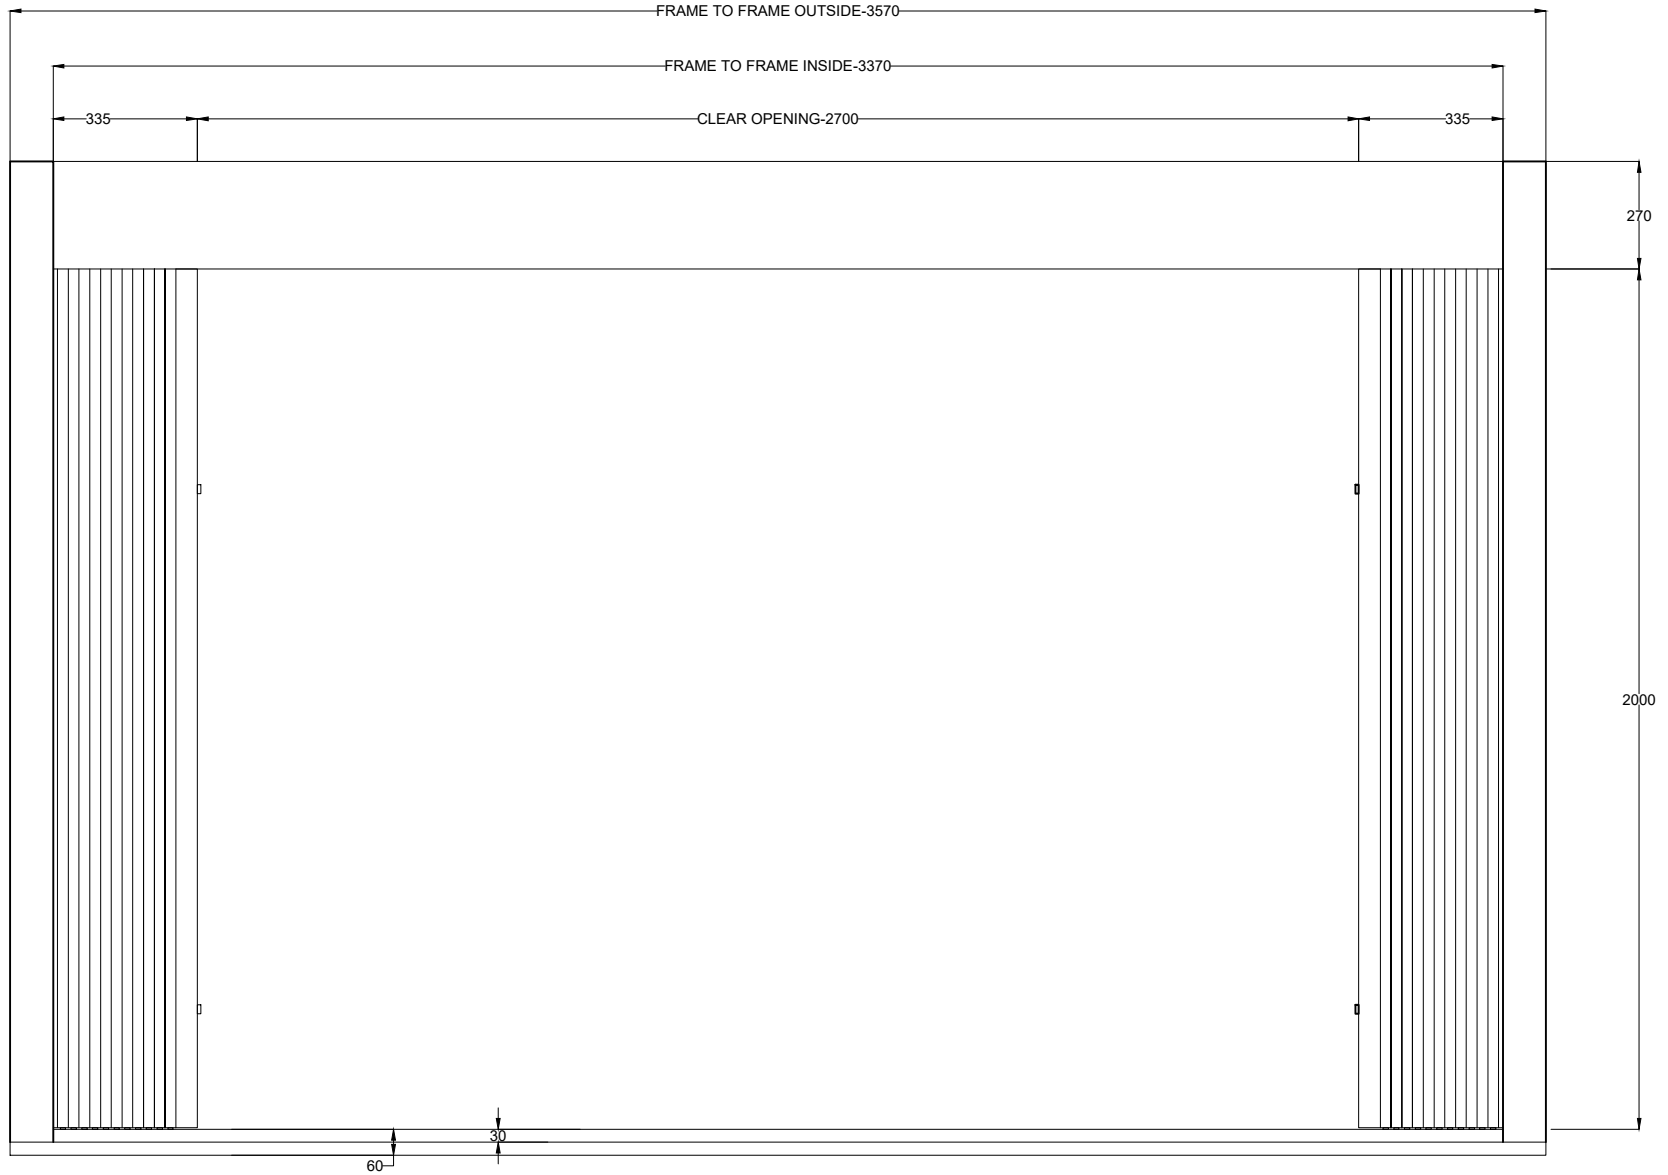

LANDING TOP VIEW

ACCORDION AUTO DOOR
 LANDING DOOR
 CAR DOOR

AUTO ACCORDION DOOR

DATE:-

ALL SIZES IN MM

LANDING FRONT VIEW

AUTO ACCORDION DOOR

DATE:-

ALL SIZES IN MM

CAR FRONT VIEW

PRODUCED BY AN AUTODESK STUDENT VERSION

PRODUCED BY AN AUTODESK STUDENT VERSION

AUTO ACCORDION DOOR	
DATE:-	ALL SIZES IN MM