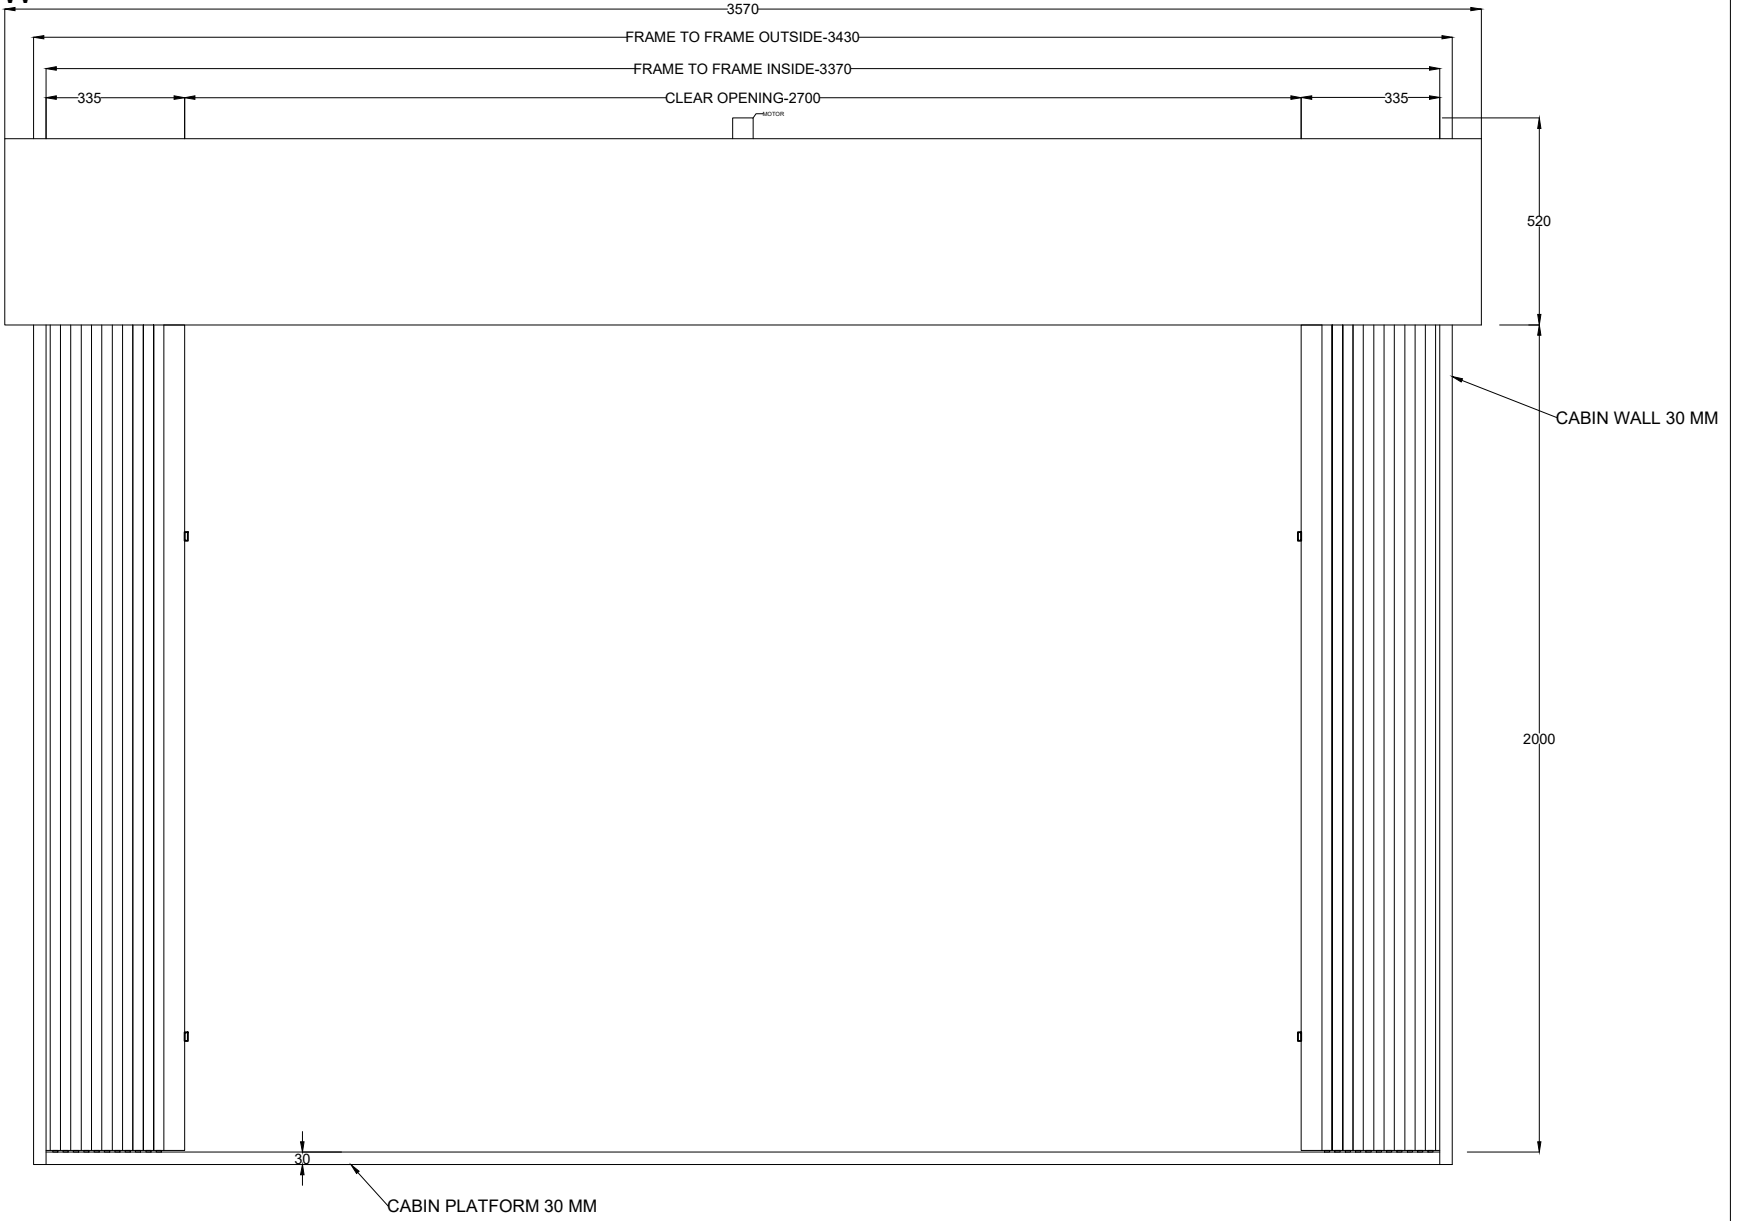

LANDING TOP VIEW

ACCORDION AUTO DOOR
 LANDING DOOR
 CAR DOOR

AUTO ACCORDION DOOR

DATE:-

ALL SIZES IN MM

LANDING FRONT VIEW

AUTO ACCORDION DOOR

DATE:-

ALL SIZES IN MM

CAR FRONT VIEW

PRODUCED BY AN AUTODESK STUDENT VERSION

PRODUCED BY AN AUTODESK STUDENT VERSION

AUTO ACCORDION DOOR	
DATE:-	ALL SIZES IN MM