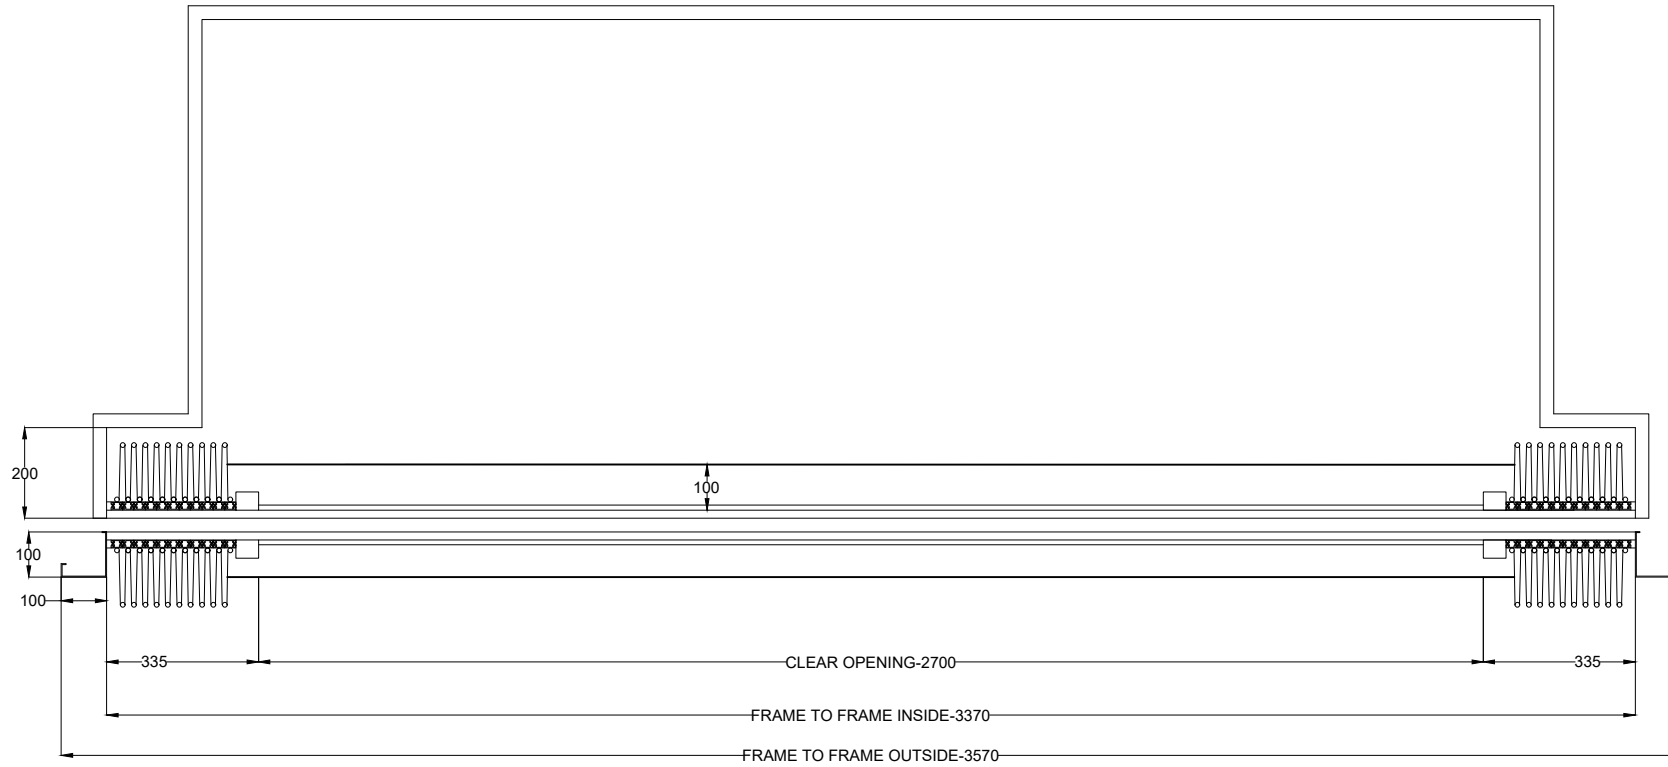

LANDING TOP VIEW

ACCORDION AUTO DOOR
 LANDING DOOR
 CAR DOOR

AUTO ACCORDION DOOR

DATE:-

ALL SIZES IN MM

LANDING FRONT VIEW

AUTO ACCORDION DOOR

DATE:-

ALL SIZES IN MM

CAR FRONT VIEW

PRODUCED BY AN AUTODESK STUDENT VERSION

PRODUCED BY AN AUTODESK STUDENT VERSION

AUTO ACCORDION DOOR	
DATE:-	ALL SIZES IN MM