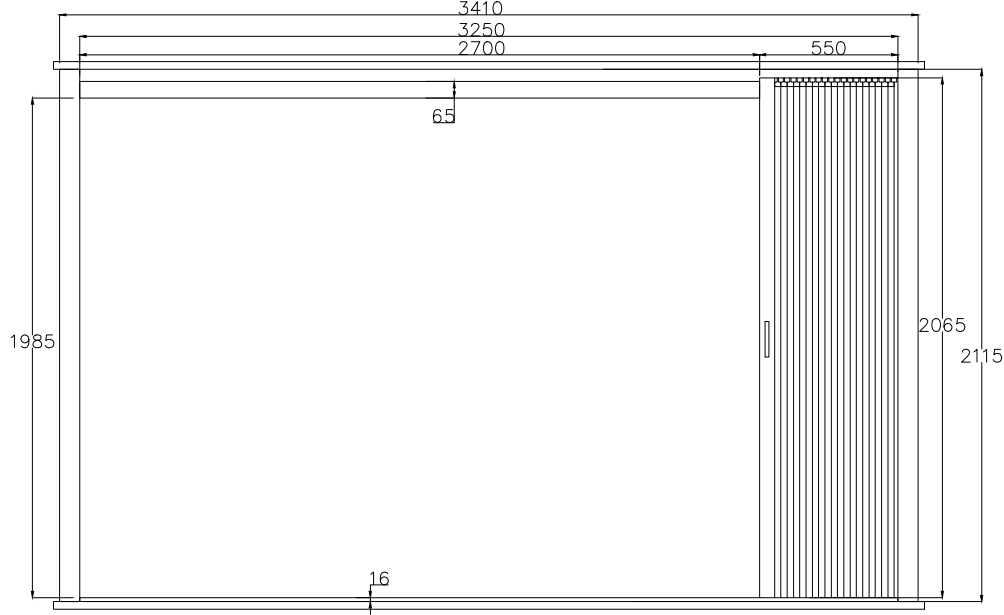

PRODUCED BY AN AUTODESK STUDENT VERSION

PRODUCED BY AN AUTODESK STUDENT VERSION

ACCORDION DOOR HEAVY DUTY  
 COMPANY NAME-  
 DATE-  
 PRODUCT-MS ACCORDION DOOR  
 CLEAR OPENING-2700X1985  
 SLAT WIDTH-550  
 FRAME SIZE-3250X2115  
 LOCK POSITION-LEFT SIDE  
 MATERIAL- MS POWDER-COATED (GREY)  
 QUANTITY-