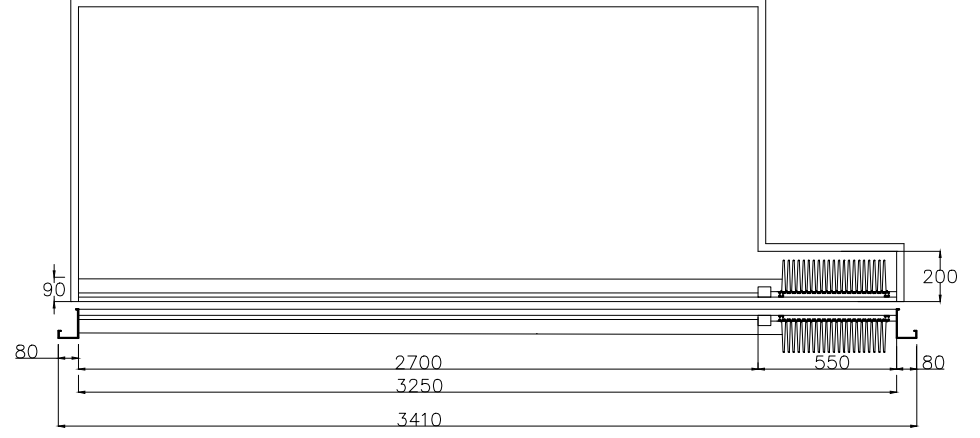

PRODUCED BY AN AUTODESK STUDENT VERSION

PRODUCED BY AN AUTODESK STUDENT VERSION

ACCORDION DOOR HEAVY DUTY  
 COMPANY NAME-  
 DATE-  
 PRODUCT-MS ACCORDION DOOR  
 CLEAR OPENING-2700X1985  
 SLAT WIDTH-550  
 FRAME SIZE-3250X2115  
 LOCK POSITION-LEFT SIDE  
 MATERIAL- MS POWDER-COATED (GREY)  
 QUANTITY-