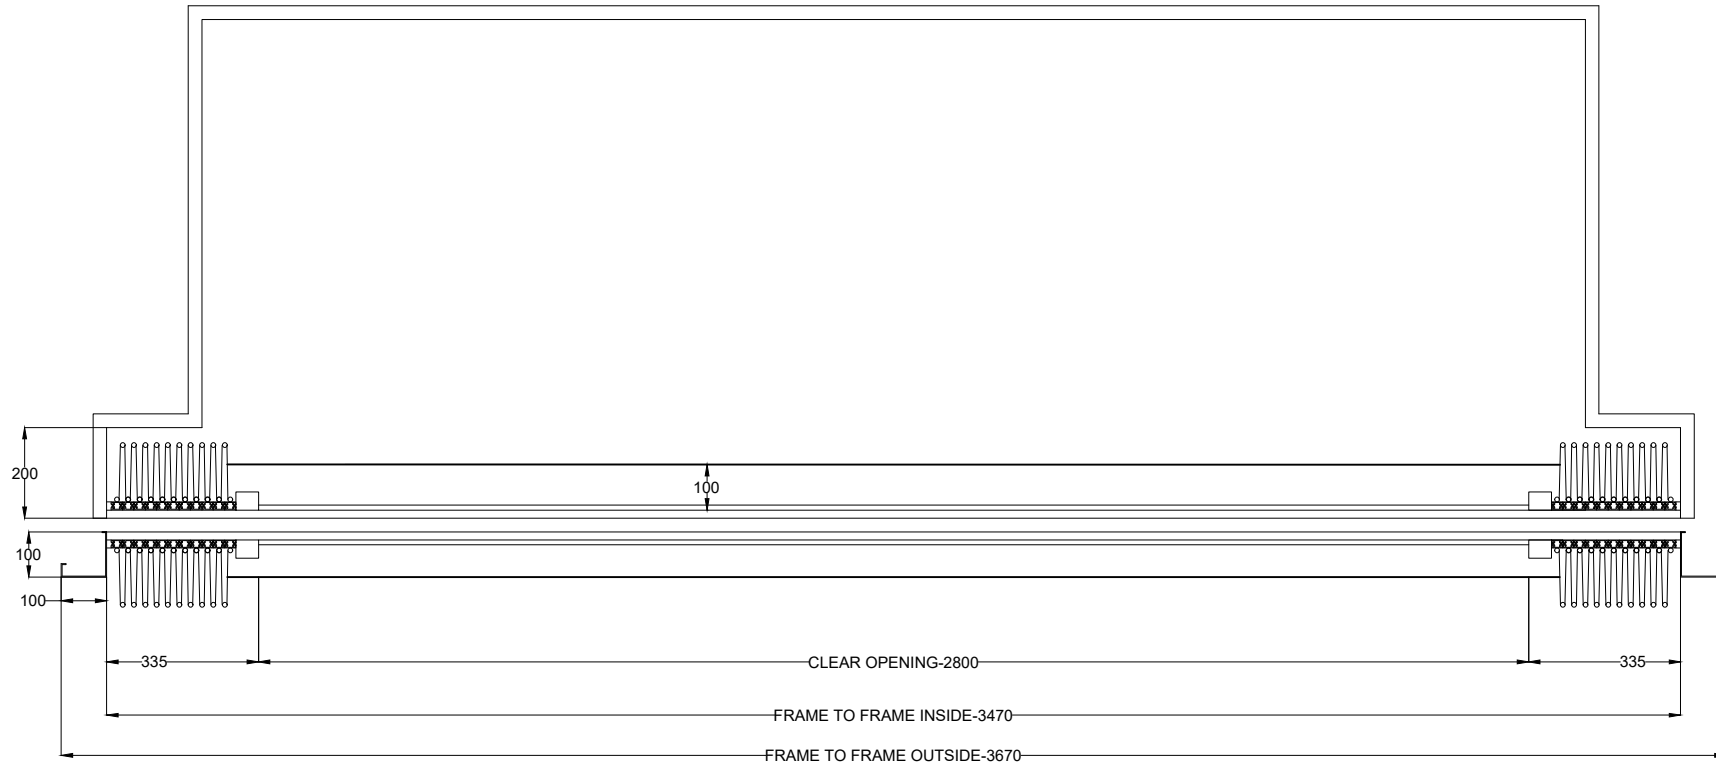

LANDING TOP VIEW

ACCORDION AUTO DOOR
 LANDING DOOR
 CAR DOOR

AUTO ACCORDION DOOR

DATE:-

ALL SIZES IN MM

LANDING FRONT VIEW

PRODUCED BY AN AUTODESK STUDENT VERSION

PRODUCED BY AN AUTODESK STUDENT VERSION

ALL SIZES IN MM