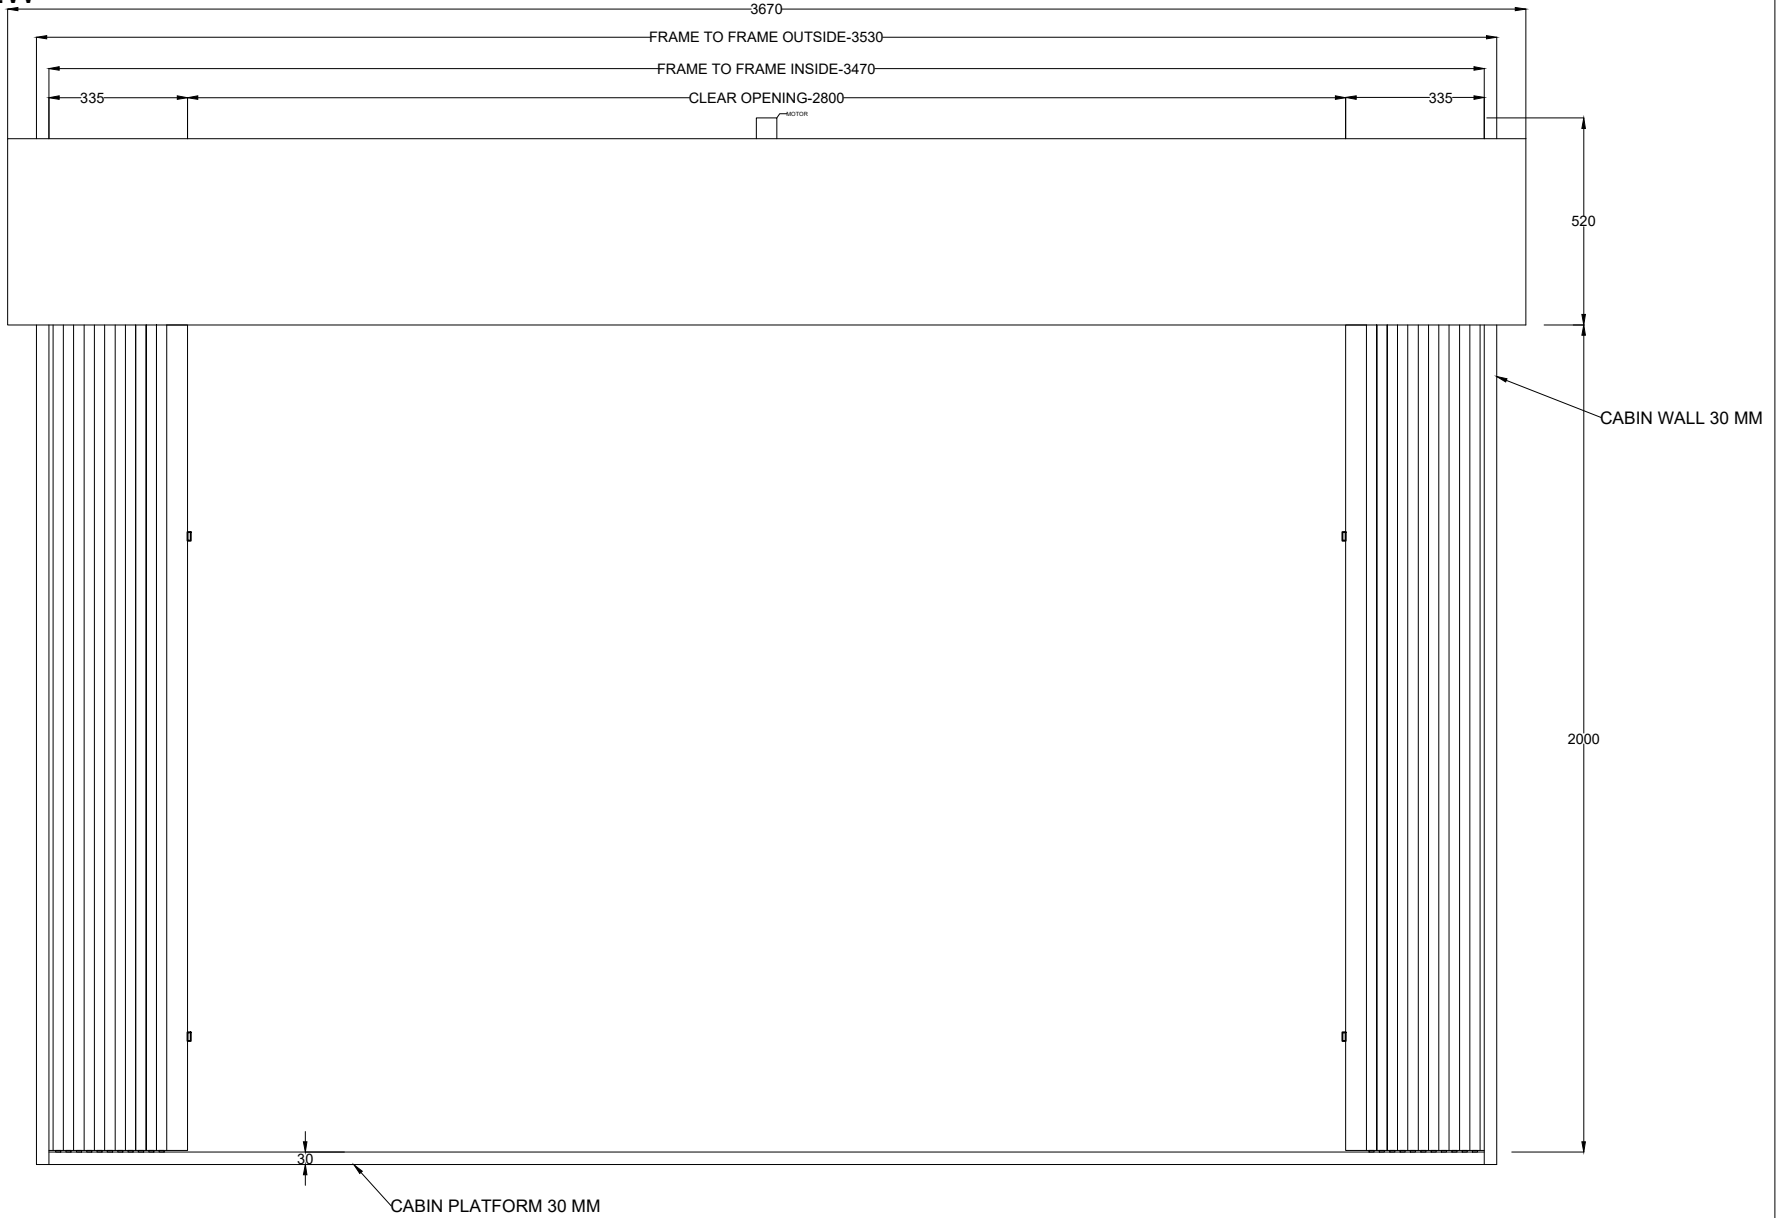

LANDING TOP VIEW

ACCORDION AUTO DOOR
 LANDING DOOR
 CAR DOOR

AUTO ACCORDION DOOR

DATE:-

ALL SIZES IN MM

LANDING FRONT VIEW

PRODUCED BY AN AUTODESK STUDENT VERSION

PRODUCED BY AN AUTODESK STUDENT VERSION

AUTO ACCORDION DOOR

DATE:-

ALL SIZES IN MM

CAR FRONT VIEW

PRODUCED BY AN AUTODESK STUDENT VERSION

PRODUCED BY AN AUTODESK STUDENT VERSION

AUTO ACCORDION DOOR

DATE:-

ALL SIZES IN MM