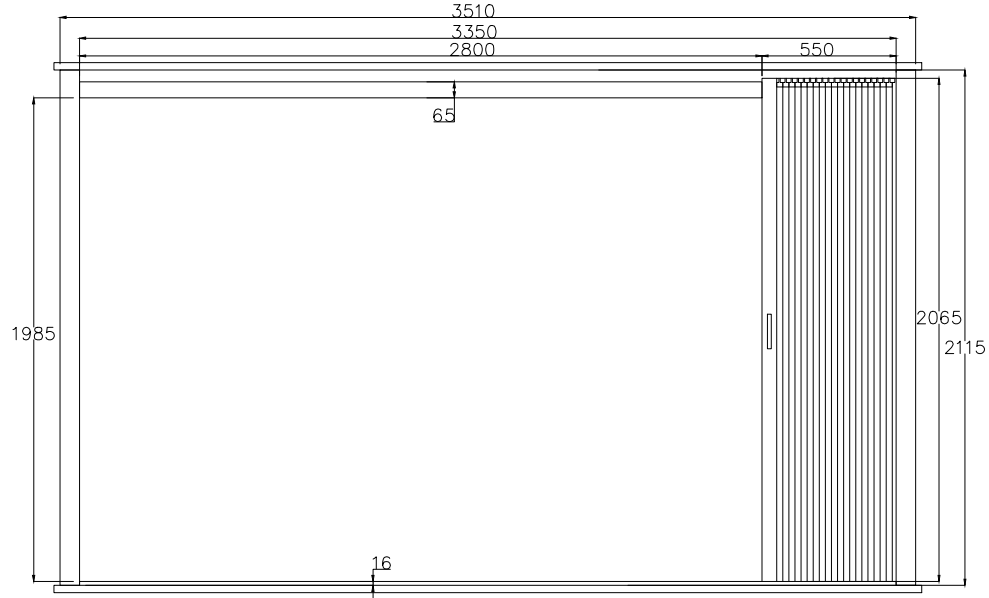

PRODUCED BY AN AUTODESK STUDENT VERSION

PRODUCED BY AN AUTODESK STUDENT VERSION

ACCORDION DOOR HEAVY DUTY
 COMPANY NAME-
 DATE-
 PRODUCT-MS ACCORDION DOOR
 CLEAR OPENING-2800X1985
 FINISH-550
 FRAME SIZE-3350X2115
 LOCK POSITION-LEFT SIDE
 MATERIAL- MS POWDER-COATED (GREY)
 QUANTITY-