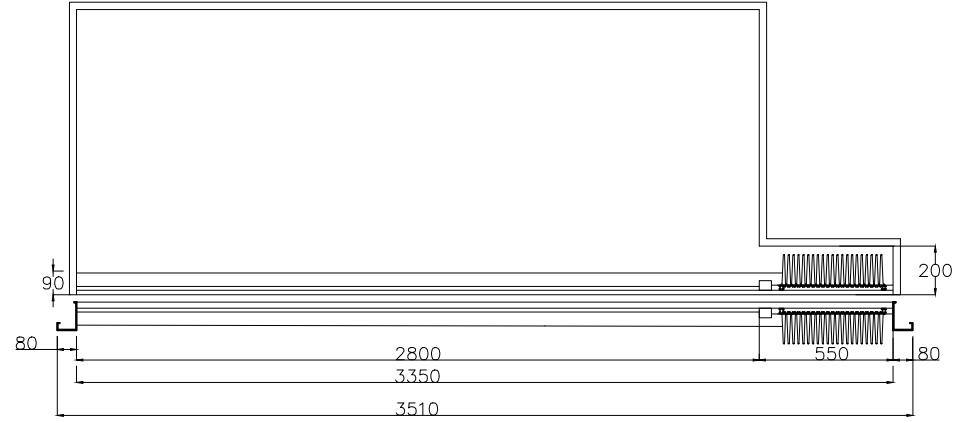

PRODUCED BY AN AUTODESK STUDENT VERSION

PRODUCED BY AN AUTODESK STUDENT VERSION

ACCORDION DOOR HEAVY DUTY
 COMPANY NAME-
 DATE-
 PRODUCT-MS ACCORDION DOOR
 CLEAR OPENING-2800X1985
 FINISH-550
 FRAME SIZE-3350X2115
 LOCK POSITION-LEFT SIDE
 MATERIAL- MS POWDER-COATED (GREY)
 QUANTITY-