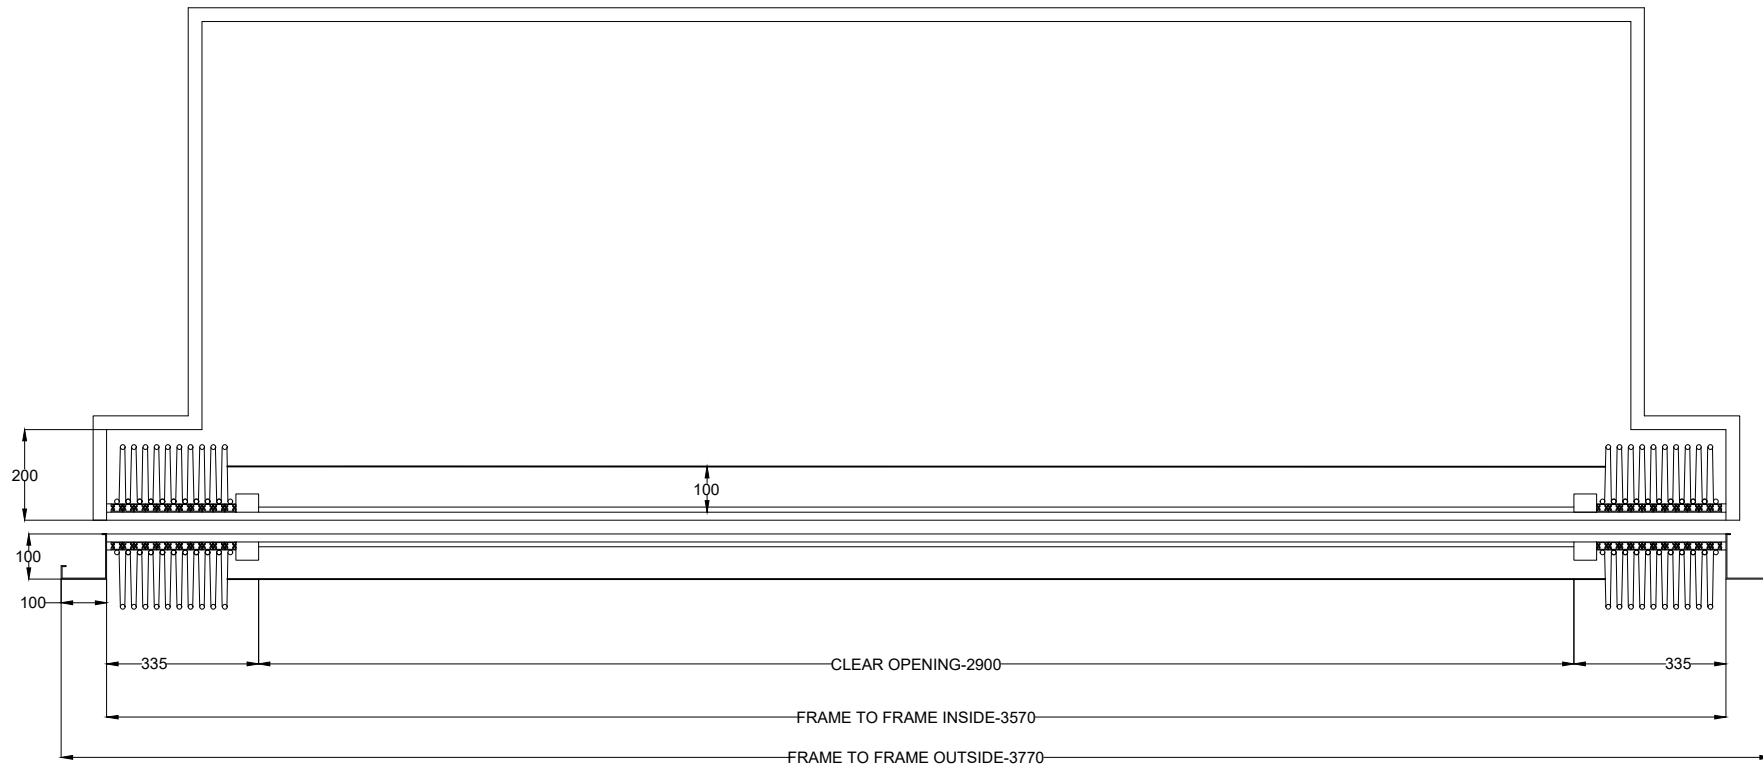

LANDING TOP VIEW

ACCORDION AUTO DOOR  
 LANDING DOOR  
 CAR DOOR

AUTO ACCORDION DOOR

DATE:-

ALL SIZES IN MM

LANDING FRONT VIEW

PRODUCED BY AN AUTODESK STUDENT VERSION

PRODUCED BY AN AUTODESK STUDENT VERSION

ALL SIZES IN MM