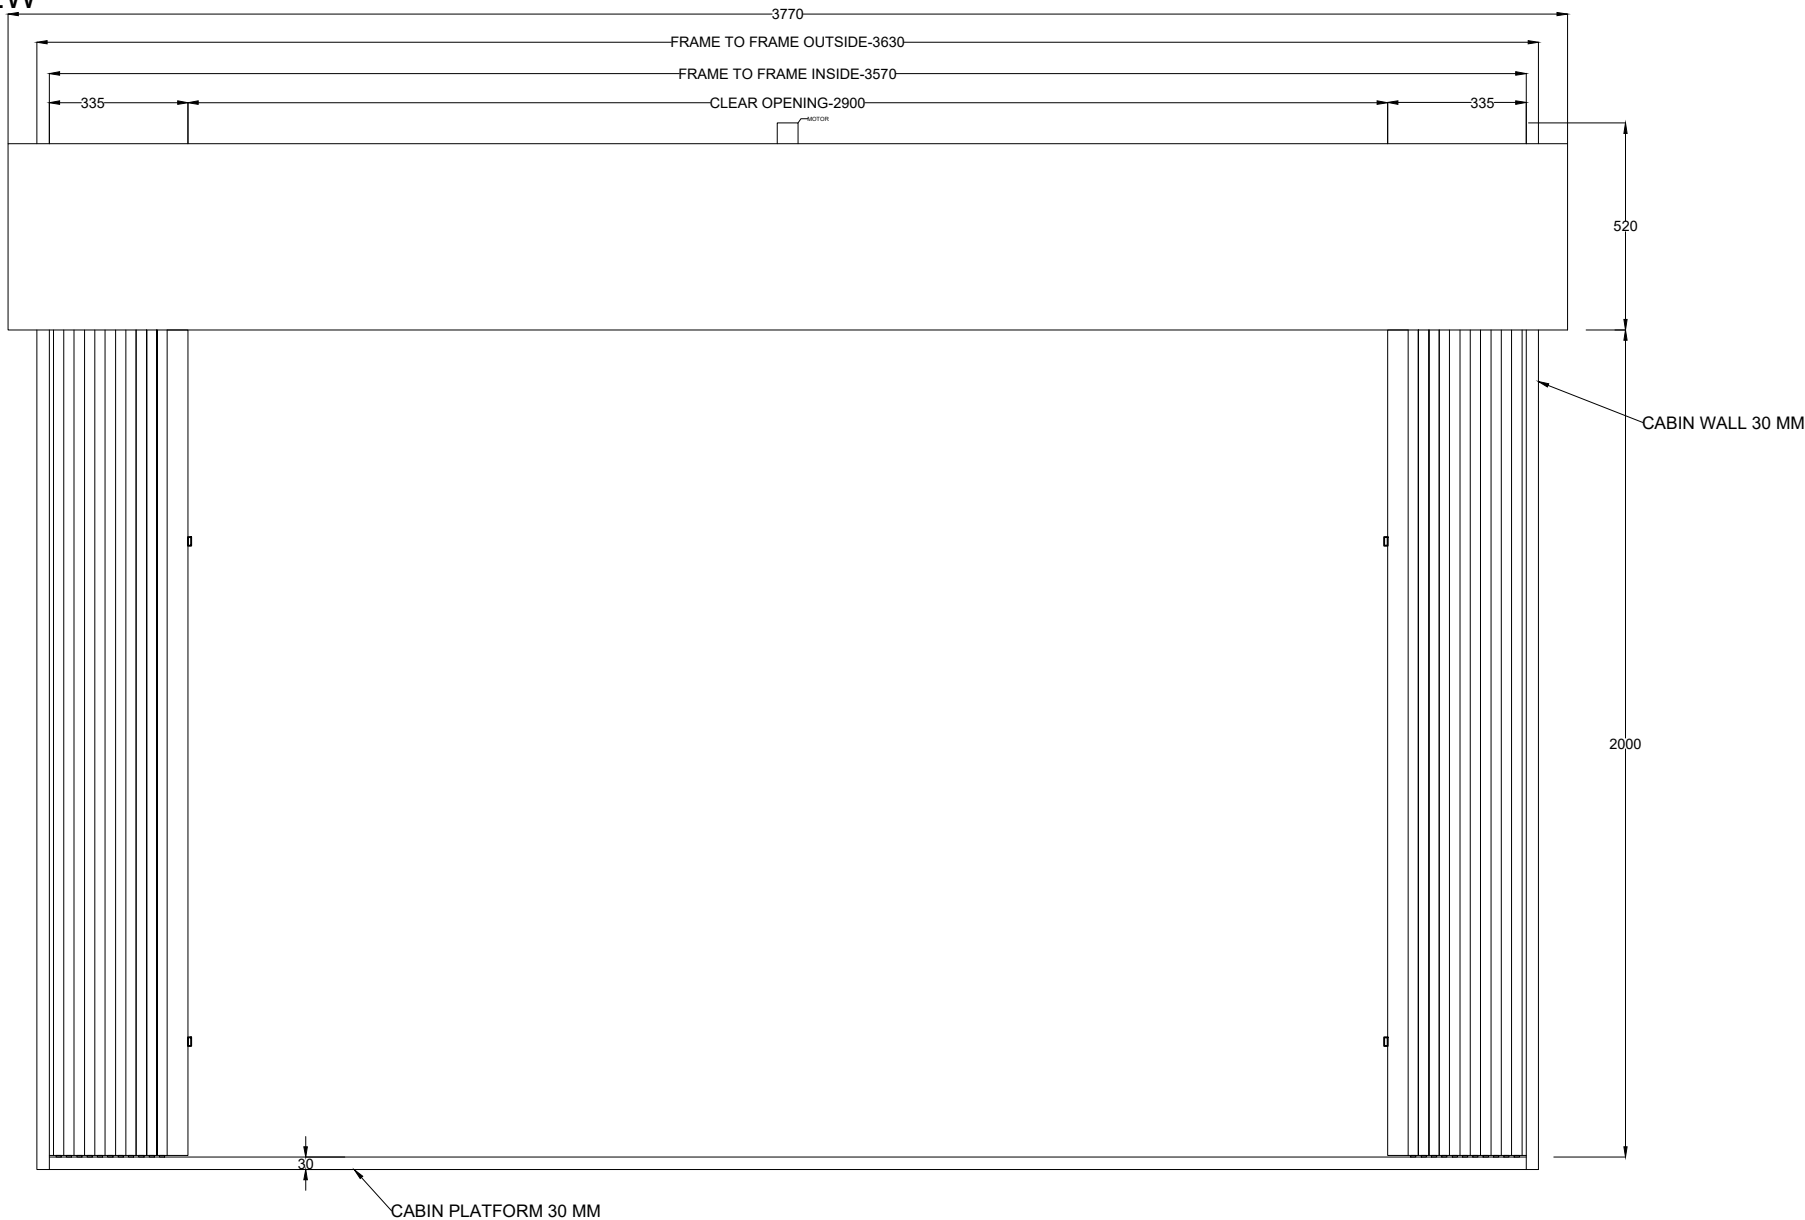

LANDING TOP VIEW

ACCORDION AUTO DOOR  
 LANDING DOOR  
 CAR DOOR

AUTO ACCORDION DOOR

DATE:-

ALL SIZES IN MM

LANDING FRONT VIEW

PRODUCED BY AN AUTODESK STUDENT VERSION

PRODUCED BY AN AUTODESK STUDENT VERSION

AUTO ACCORDION DOOR

DATE:-

ALL SIZES IN MM

CAR FRONT VIEW

PRODUCED BY AN AUTODESK STUDENT VERSION

PRODUCED BY AN AUTODESK STUDENT VERSION

AUTO ACCORDION DOOR

DATE:-

ALL SIZES IN MM