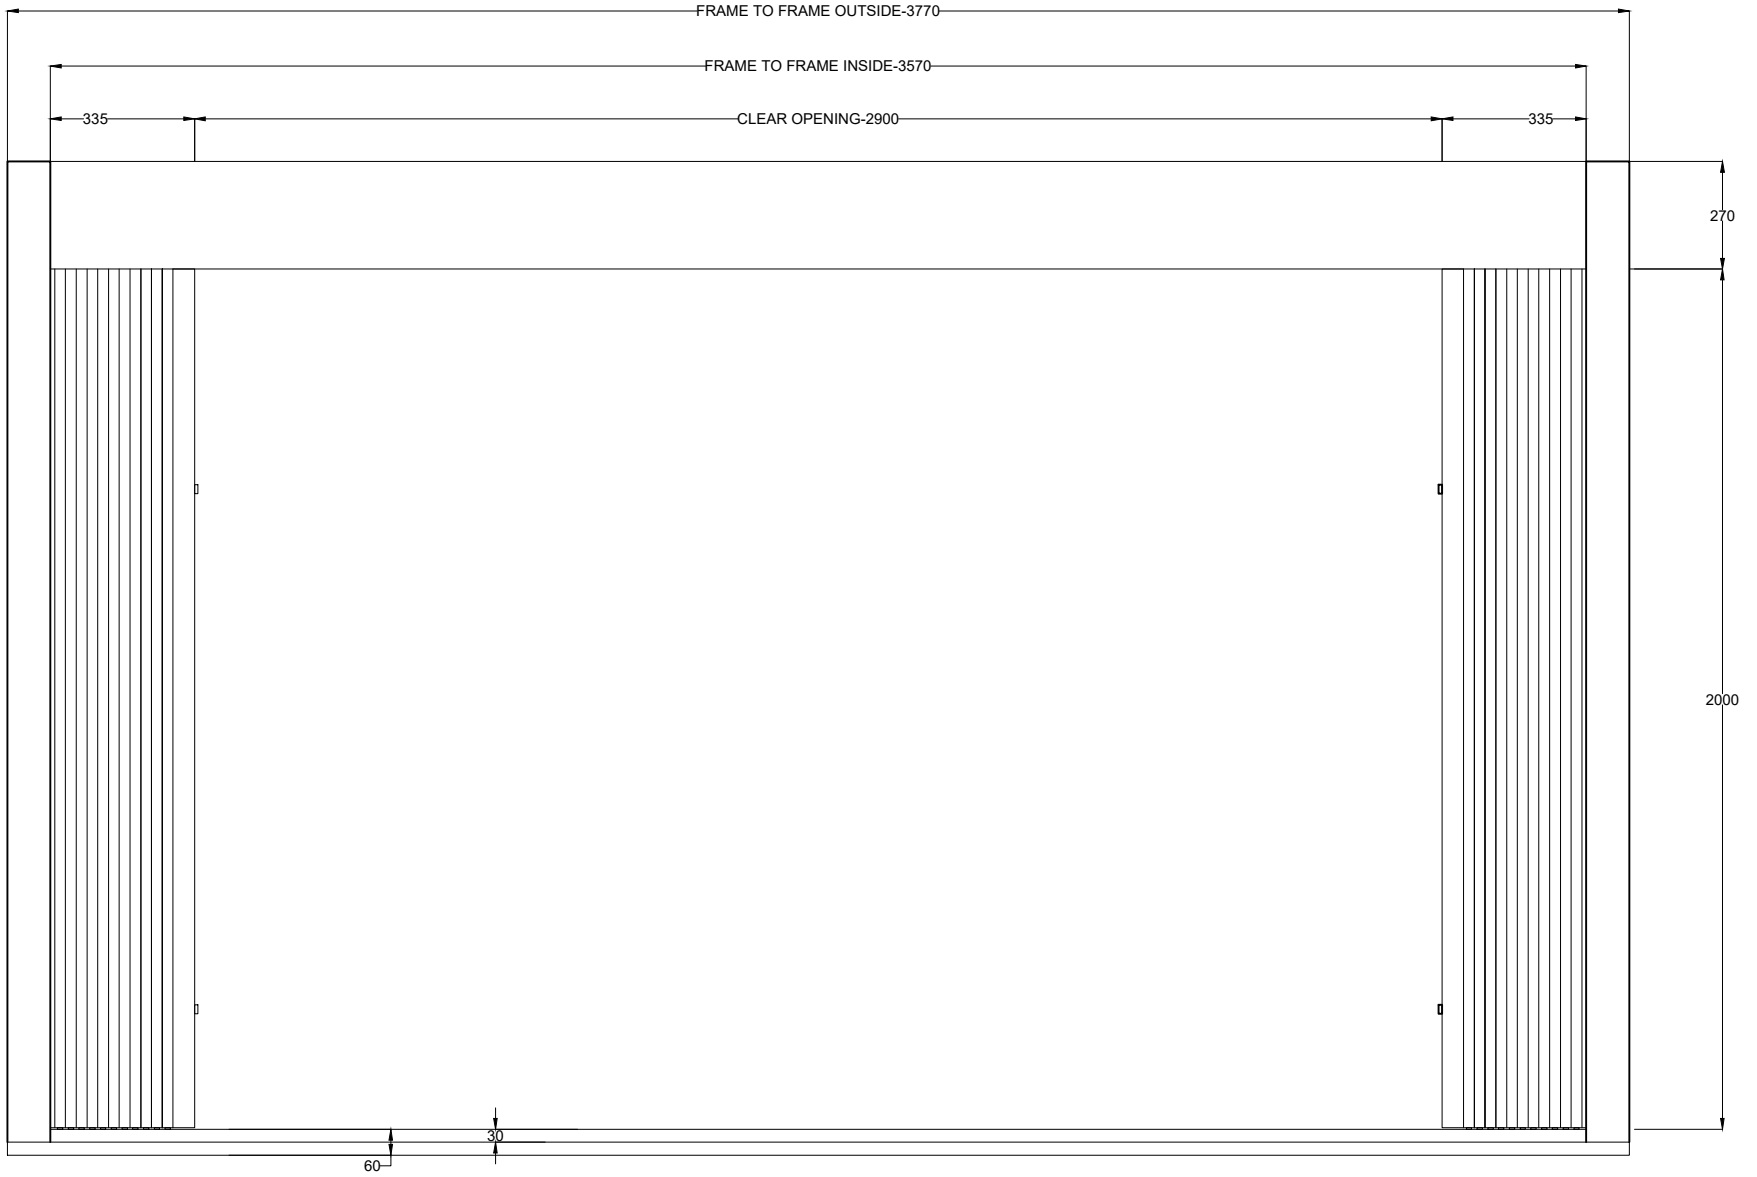

LANDING TOP VIEW

ACCORDION AUTO DOOR  
 LANDING DOOR  
 CAR DOOR

AUTO ACCORDION DOOR

DATE:-

ALL SIZES IN MM

LANDING FRONT VIEW

PRODUCED BY AN AUTODESK STUDENT VERSION

PRODUCED BY AN AUTODESK STUDENT VERSION

AUTO ACCORDION DOOR

DATE:-

ALL SIZES IN MM

CAR FRONT VIEW

PRODUCED BY AN AUTODESK STUDENT VERSION

PRODUCED BY AN AUTODESK STUDENT VERSION

AUTO ACCORDION DOOR

DATE:-

ALL SIZES IN MM