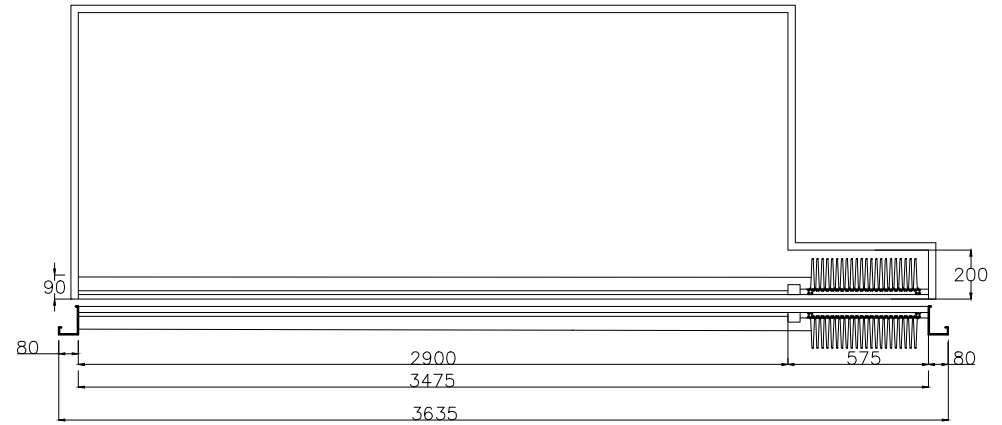

PRODUCED BY AN AUTODESK STUDENT VERSION

PRODUCED BY AN AUTODESK STUDENT VERSION

ACCORDION DOOR HEAVY DUTY
COMPANY NAME-
DATE-
PRODUCT-MS ACCORDION DOOR
CLEAR OPENING-2900X1985
BUNCH-575
FRAME SIZE-3475X2115
LOCK POSITION-LEFT SIDE
MATERIAL- MS POWDER-COATED (GREY)
QUANTITY-