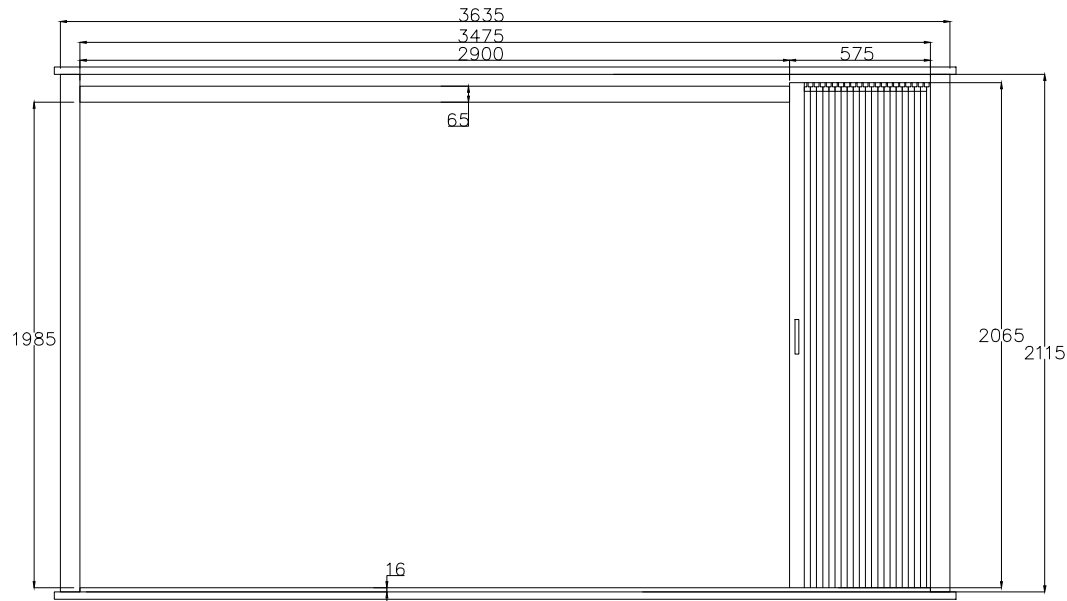

PRODUCED BY AN AUTODESK STUDENT VERSION

PRODUCED BY AN AUTODESK STUDENT VERSION

ACCORDION DOOR HEAVY DUTY
COMPANY NAME-
DATE-
PRODUCT-MS ACCORDION DOOR
CLEAR OPENING-2900X1985
BUNCH-575
FRAME SIZE-3475X2115
LOCK POSITION-LEFT SIDE
MATERIAL- MS POWDER-COATED (GREY)
QUANTITY-