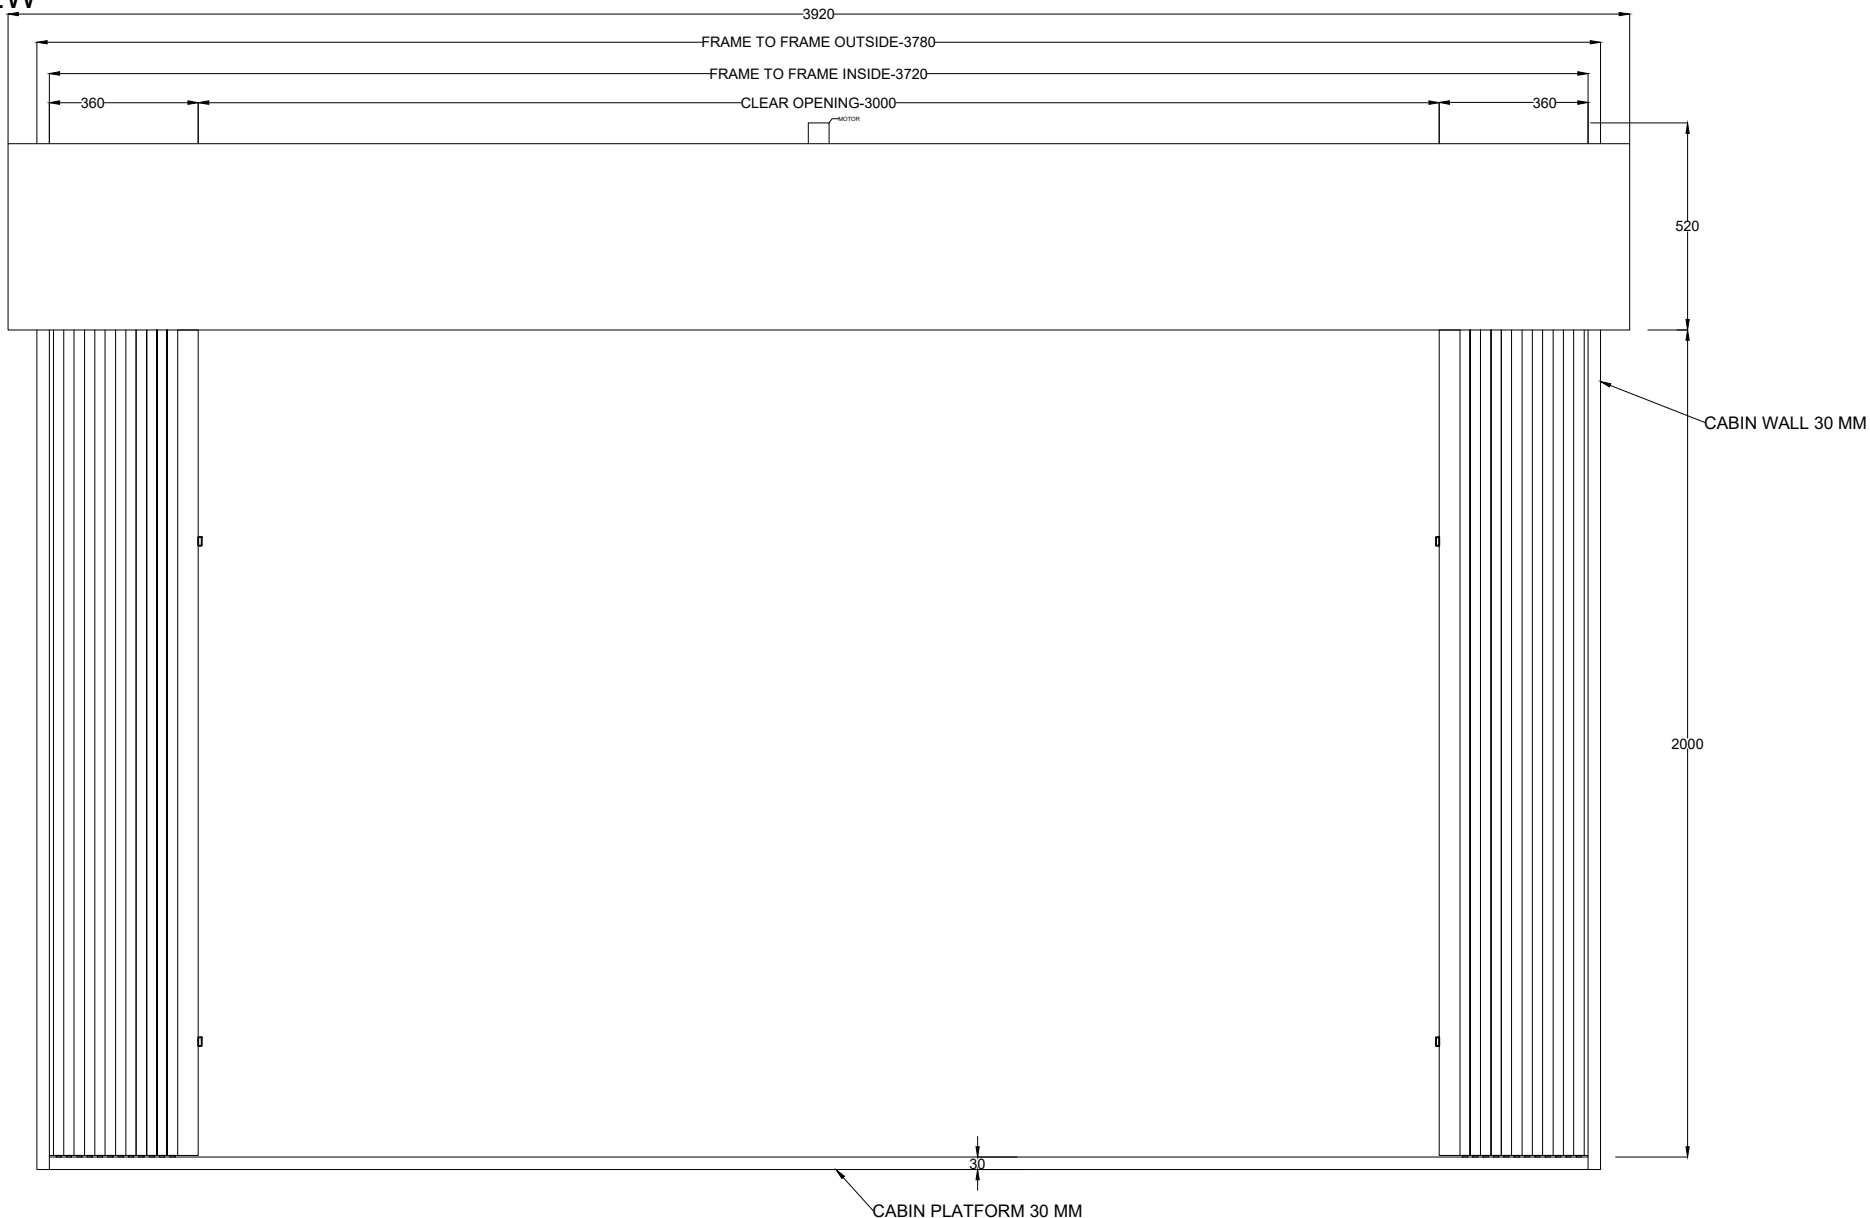

LANDING TOP VIEW

ACCORDION AUTO DOOR
 LANDING DOOR
 CAR DOOR

AUTO ACCORDION DOOR

DATE:-

ALL SIZES IN MM

LANDING FRONT VIEW

PRODUCED BY AN AUTODESK STUDENT VERSION

PRODUCED BY AN AUTODESK STUDENT VERSION

AUTO ACCORDION DOOR

DATE:-

ALL SIZES IN MM

CAR FRONT VIEW

PRODUCED BY AN AUTODESK STUDENT VERSION

PRODUCED BY AN AUTODESK STUDENT VERSION

AUTO ACCORDION DOOR	
DATE:-	ALL SIZES IN MM