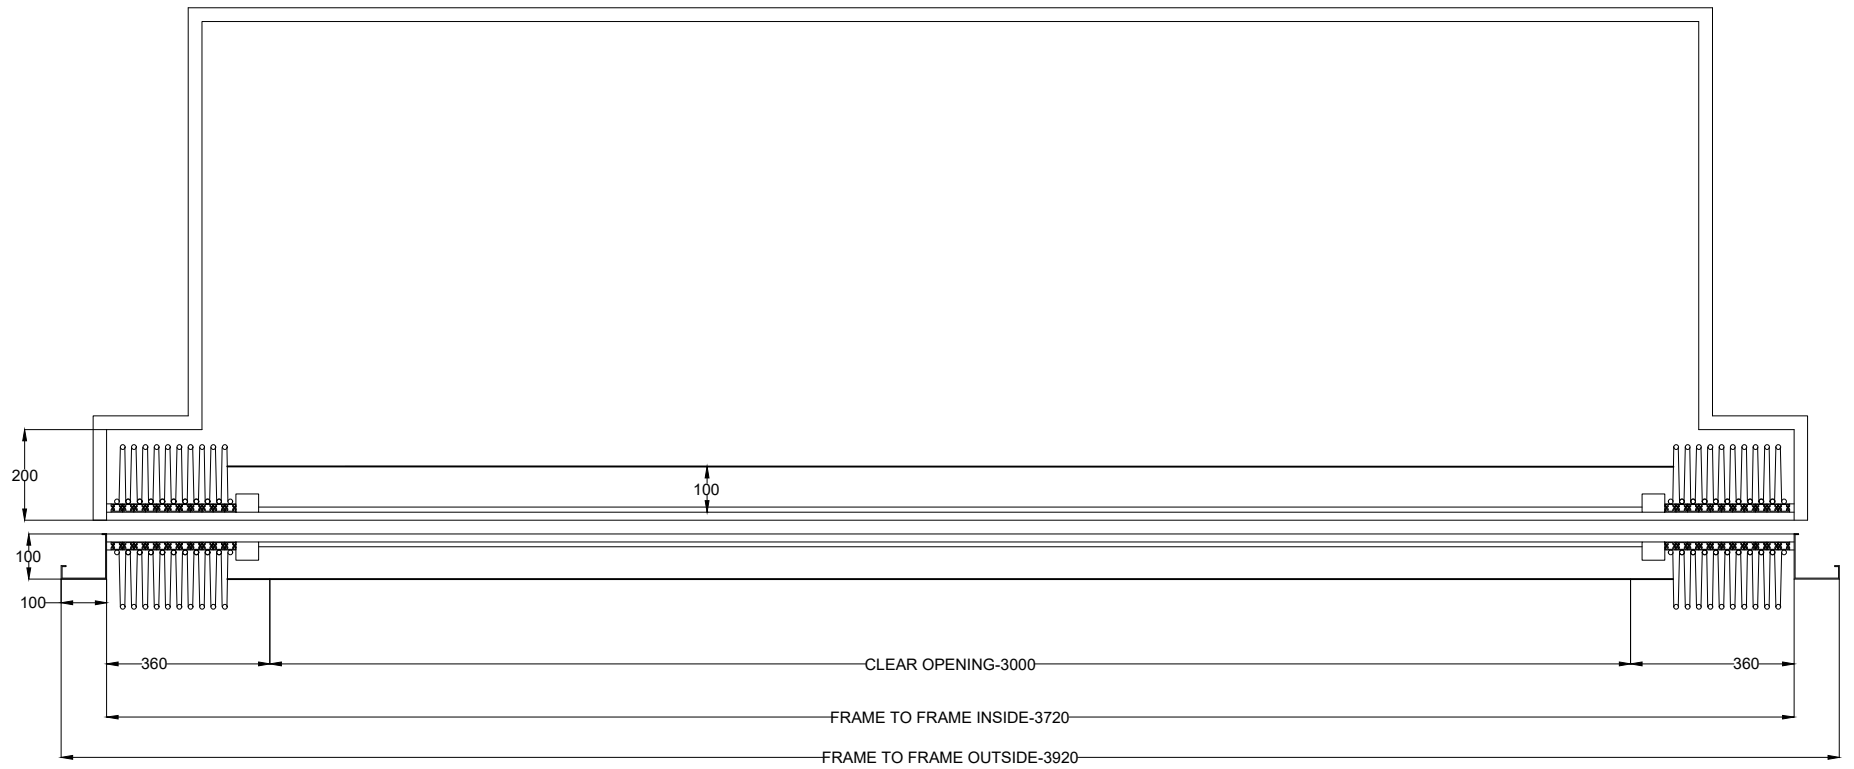

LANDING TOP VIEW

ACCORDION AUTO DOOR
 LANDING DOOR
 CAR DOOR

AUTO ACCORDION DOOR

DATE:-

ALL SIZES IN MM

LANDING FRONT VIEW

PRODUCED BY AN AUTODESK STUDENT VERSION

PRODUCED BY AN AUTODESK STUDENT VERSION

AUTO ACCORDION DOOR

DATE:-

ALL SIZES IN MM

CAR FRONT VIEW

PRODUCED BY AN AUTODESK STUDENT VERSION

PRODUCED BY AN AUTODESK STUDENT VERSION

AUTO ACCORDION DOOR	
DATE:-	ALL SIZES IN MM