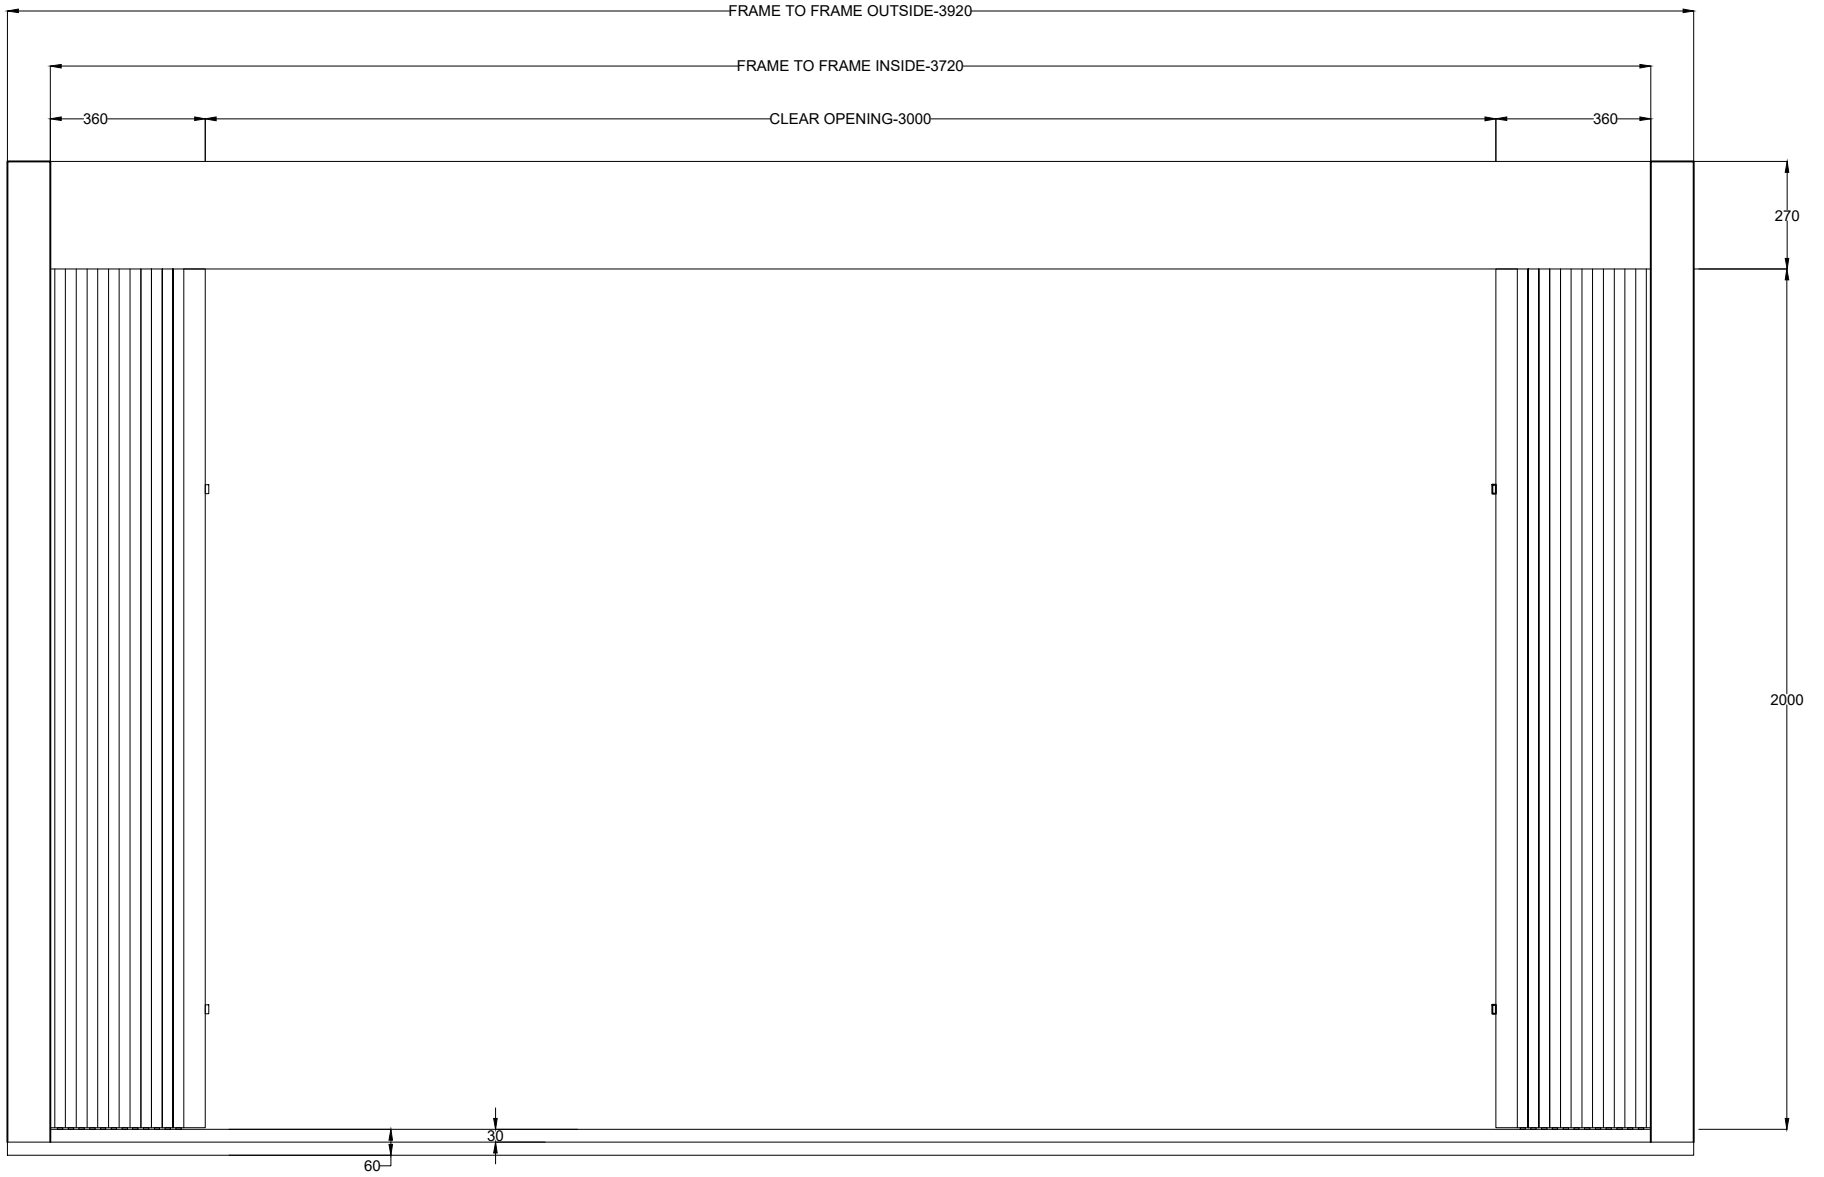

LANDING TOP VIEW

ACCORDION AUTO DOOR
 LANDING DOOR
 CAR DOOR

AUTO ACCORDION DOOR

DATE:-

ALL SIZES IN MM

LANDING FRONT VIEW

PRODUCED BY AN AUTODESK STUDENT VERSION

PRODUCED BY AN AUTODESK STUDENT VERSION

AUTO ACCORDION DOOR

DATE:-

ALL SIZES IN MM

CAR FRONT VIEW

PRODUCED BY AN AUTODESK STUDENT VERSION

PRODUCED BY AN AUTODESK STUDENT VERSION

AUTO ACCORDION DOOR	
DATE:-	ALL SIZES IN MM