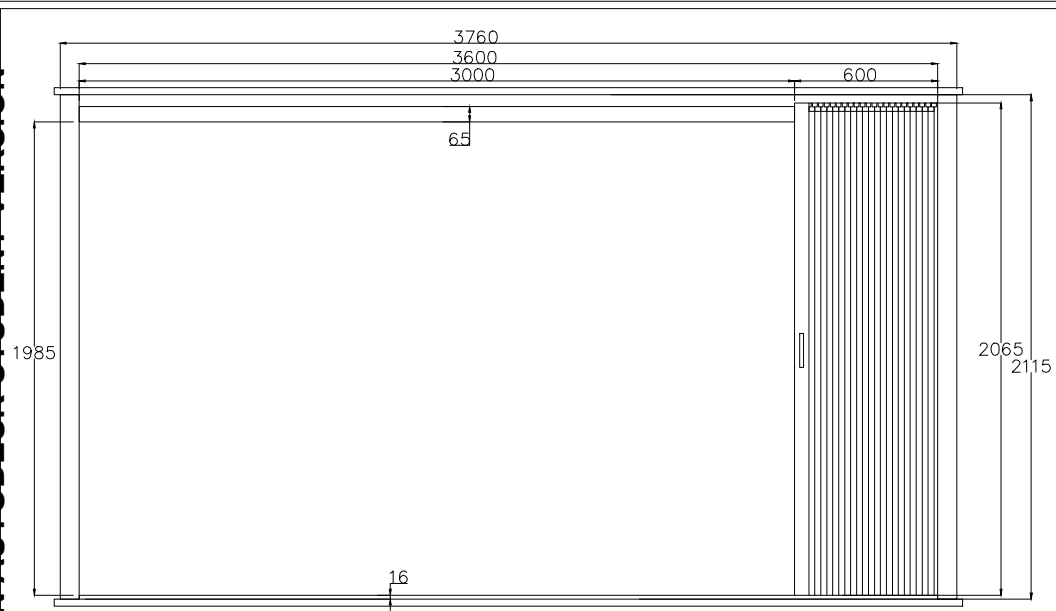

PRODUCED BY AN AUTODESK STUDENT VERSION

PRODUCED BY AN AUTODESK STUDENT VERSION

ACCORDION DOOR HEAVY DUTY
 COMPANY NAME-
 DATE-
 PRODUCT-MS ACCORDION DOOR
 CLEAR OPENING-3000X1985
 BUNCH-600
 FRAME SIZE-3575X2115
 LOCK POSITION-LEFT SIDE
 MATERIAL- MS POWDER-COATED (GREY)
 QUANTITY-