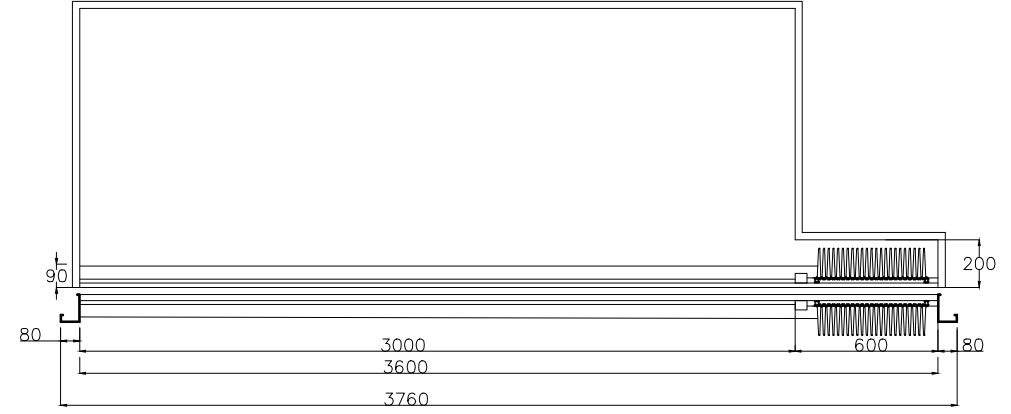

PRODUCED BY AN AUTODESK STUDENT VERSION

PRODUCED BY AN AUTODESK STUDENT VERSION

ACCORDION DOOR HEAVY DUTY
 COMPANY NAME-
 DATE-
 PRODUCT-MS ACCORDION DOOR
 CLEAR OPENING-3000X1985
 BUNCH-600
 FRAME SIZE-3575X2115
 LOCK POSITION-LEFT SIDE
 MATERIAL- MS POWDER-COATED (GREY)
 QUANTITY-