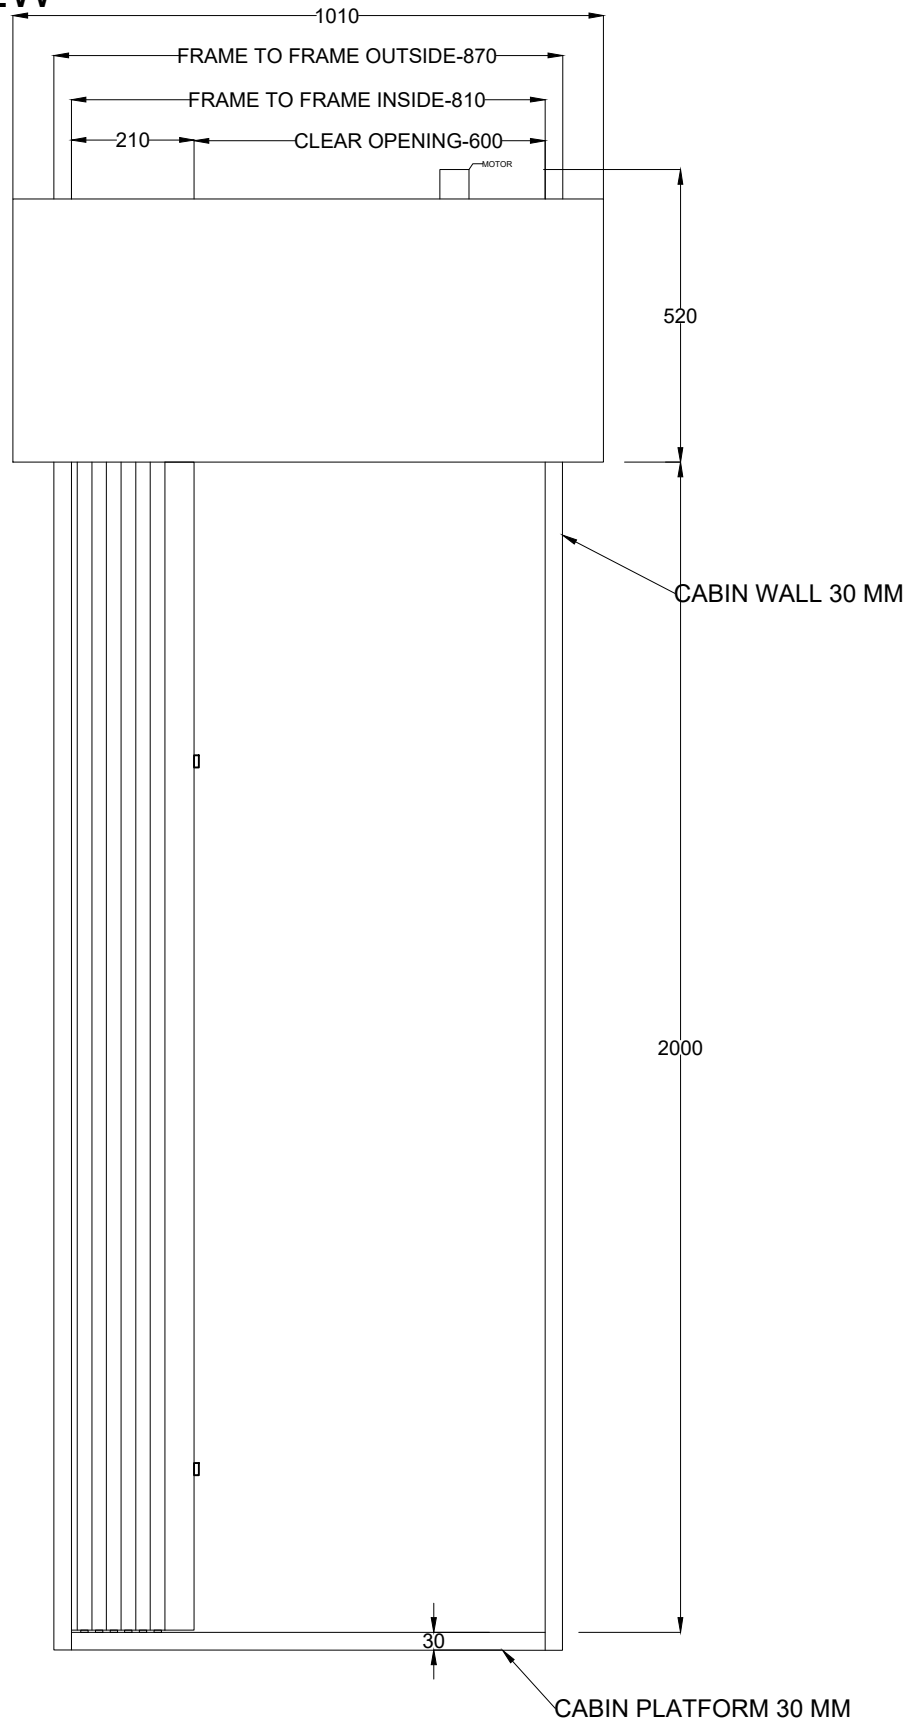

CAR FRONT VIEW

AUTO ACCORDION DOOR