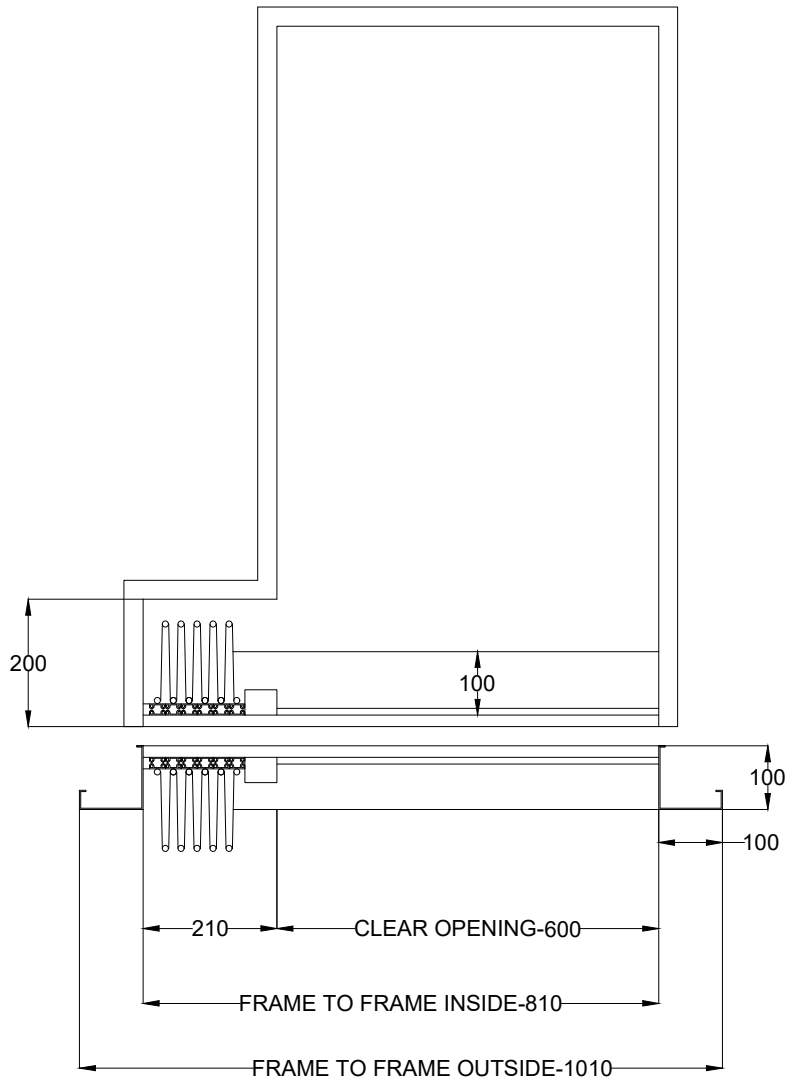

LANDING TOP VIEW

ACCORDION AUTO DOOR

LANDING DOOR (TELESCOPIC RIGHT SIDE LOCK)

CAR DOOR (TELESCOPIC LEFT SIDE)

AUTO ACCORDION DOOR

DATE:-

ALL SIZES IN MM

LANDING FRONT VIEW