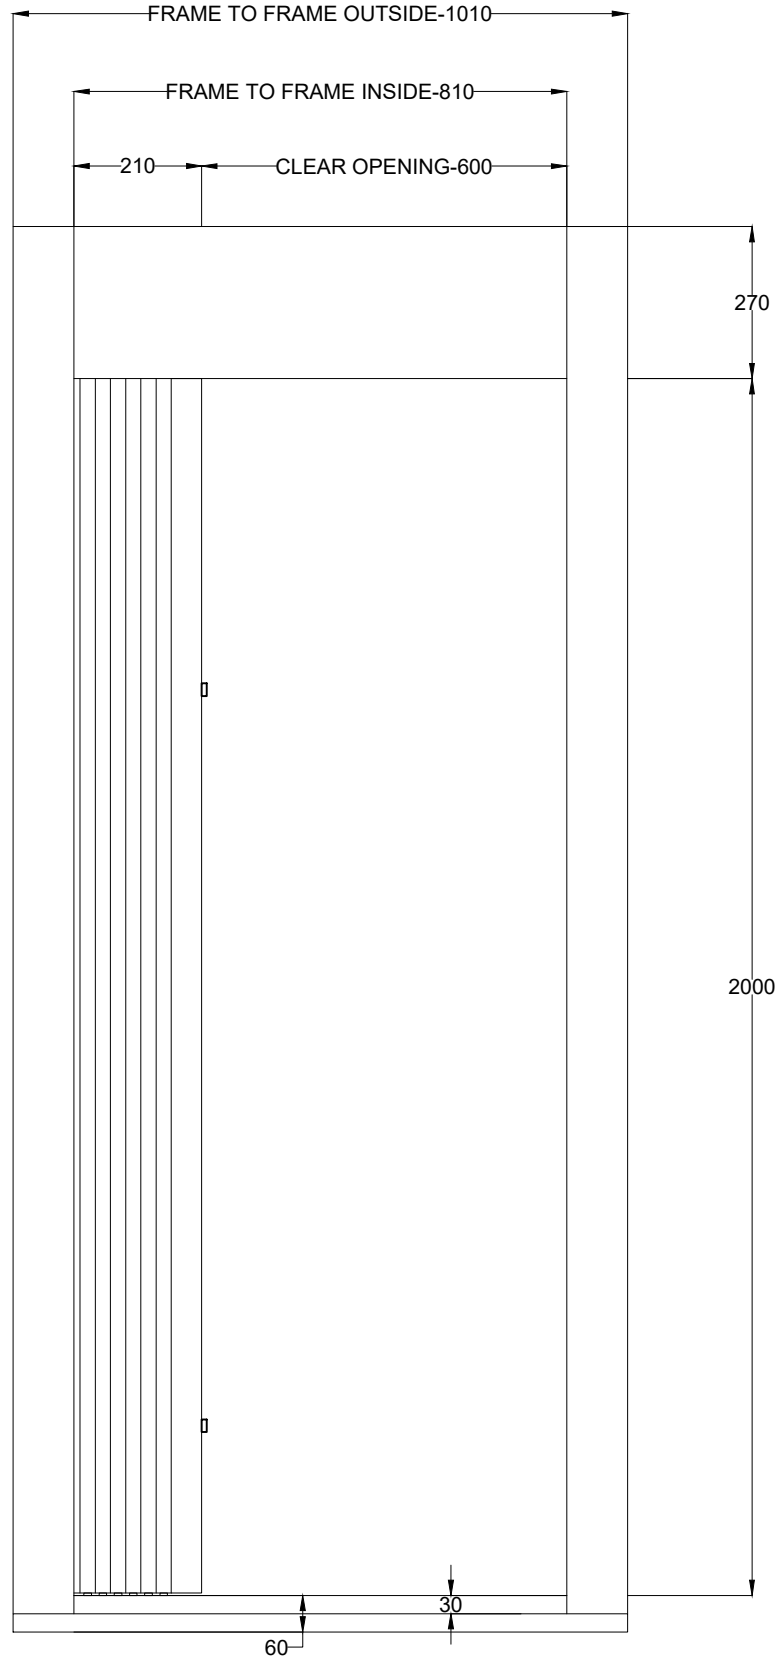

LANDING TOP VIEW

ACCORDION AUTO DOOR

LANDING DOOR (TELESCOPIC RIGHT SIDE LOCK)

CAR DOOR (TELESCOPIC LEFT SIDE)

AUTO ACCORDION DOOR

DATE:-

ALL SIZES IN MM

LANDING FRONT VIEW

ALL SIZES IN MM

PRODUCED BY AN AUTODESK STUDENT VERSION

PRODUCED BY AN AUTODESK STUDENT VERSION