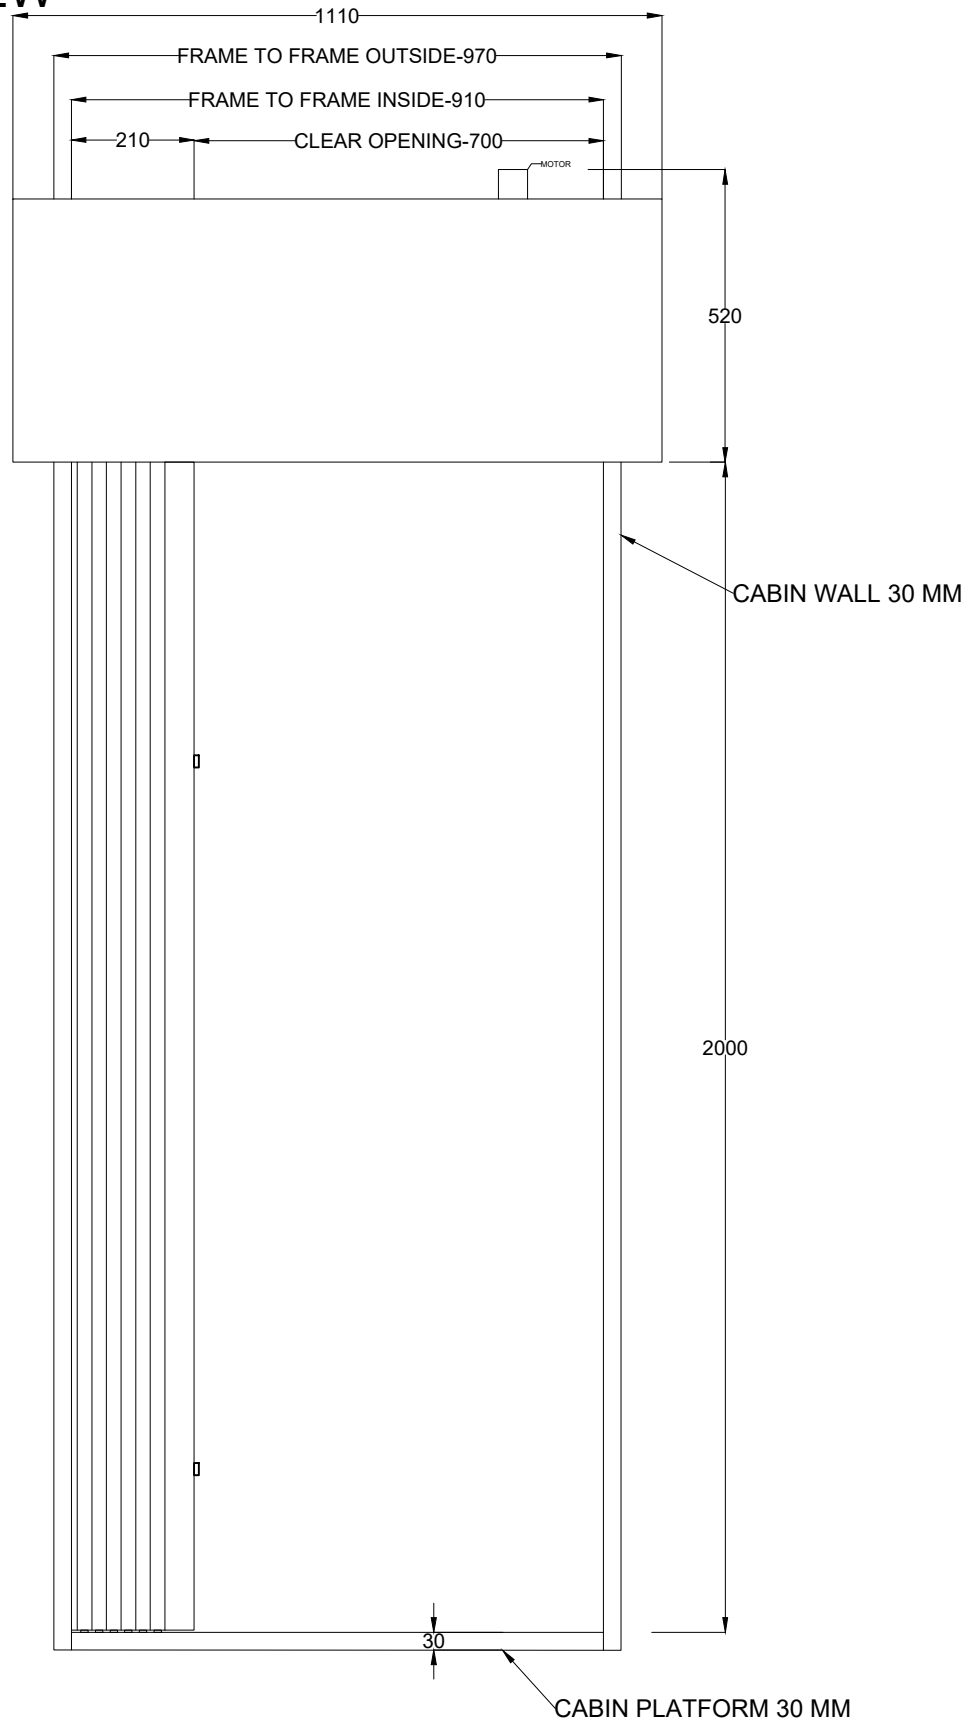

LANDING TOP VIEW

ACCORDION AUTO DOOR

LANDING DOOR (TELESCOPIC RIGHT SIDE LOCK)

CAR DOOR (TELESCOPIC LEFT SIDE)

AUTO ACCORDION DOOR

DATE:-

ALL SIZES IN MM

LANDING FRONT VIEW

AUTO ACCORDION DOOR

DATE:-

ALL SIZES IN MM

CAR FRONT VIEW

PRODUCED BY AN AUTODESK STUDENT VERSION

PRODUCED BY AN AUTODESK STUDENT VERSION

AUTO ACCORDION DOOR

DATE:-

ALL SIZES IN MM