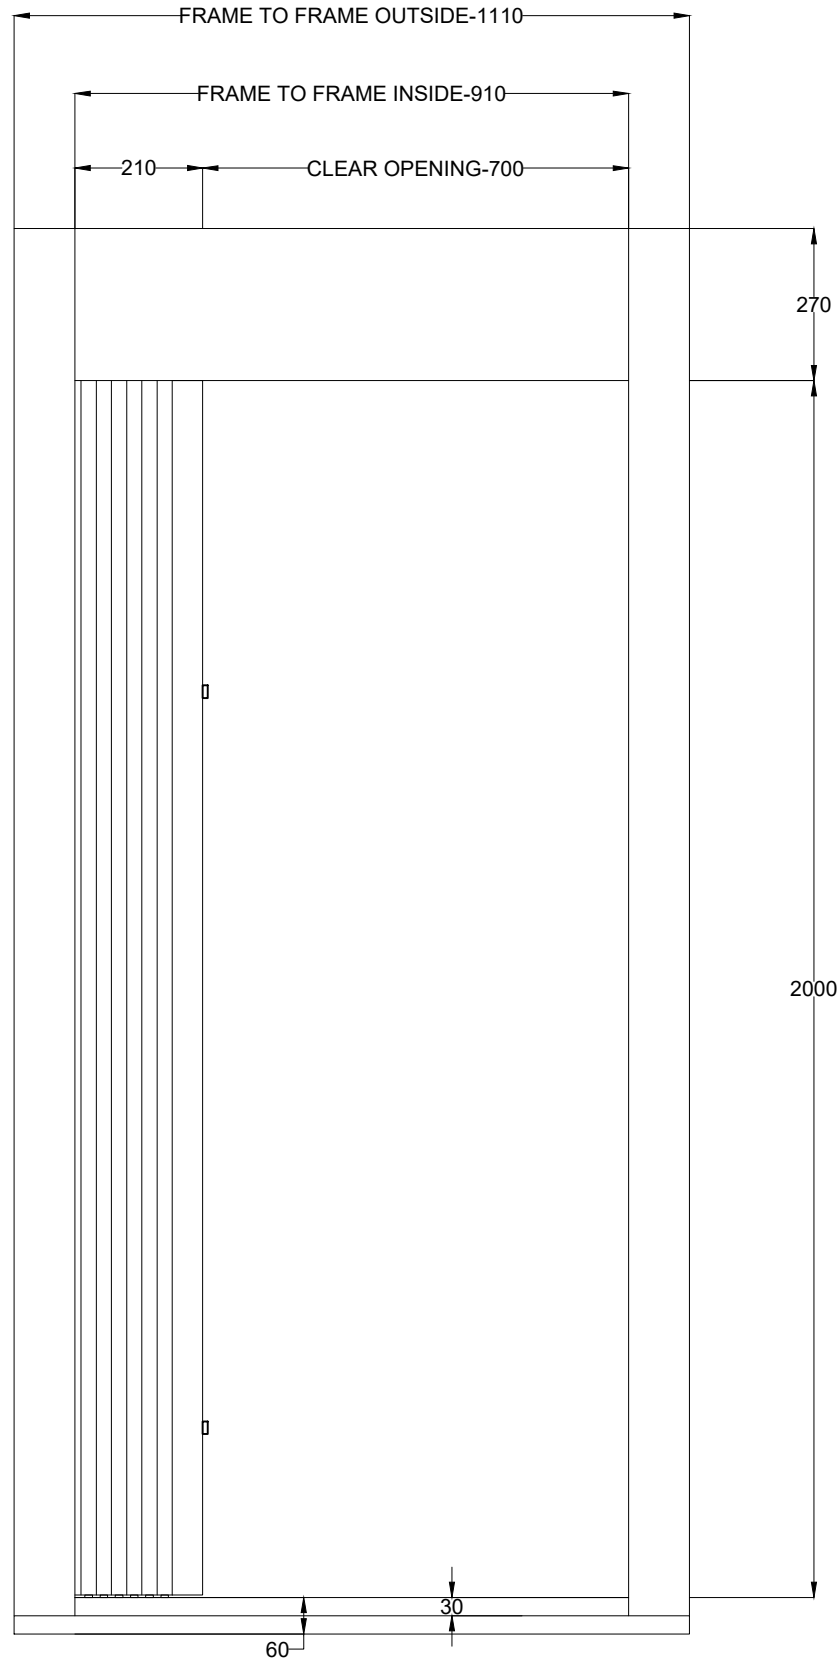

LANDING TOP VIEW

ACCORDION AUTO DOOR

LANDING DOOR (TELESCOPIC RIGHT SIDE LOCK)

CAR DOOR (TELESCOPIC LEFT SIDE)

AUTO ACCORDION DOOR

DATE:-

ALL SIZES IN MM

LANDING FRONT VIEW

AUTO ACCORDION DOOR

DATE:-

ALL SIZES IN MM

CAR FRONT VIEW

PRODUCED BY AN AUTODESK STUDENT VERSION

PRODUCED BY AN AUTODESK STUDENT VERSION

AUTO ACCORDION DOOR

DATE:-

ALL SIZES IN MM