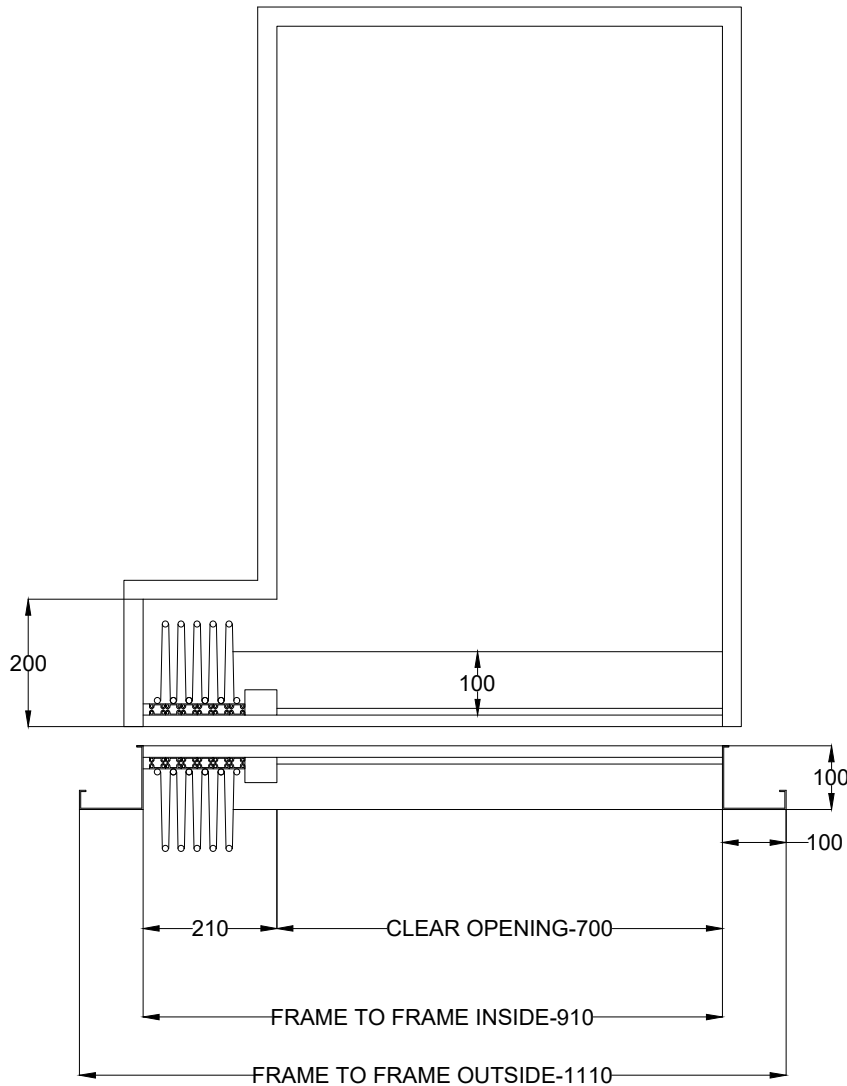

LANDING TOP VIEW

ACCORDION AUTO DOOR

LANDING DOOR (TELESCOPIC RIGHT SIDE LOCK)

CAR DOOR (TELESCOPIC LEFT SIDE)

AUTO ACCORDION DOOR

DATE:-

ALL SIZES IN MM

LANDING FRONT VIEW

ALL SIZES IN MM