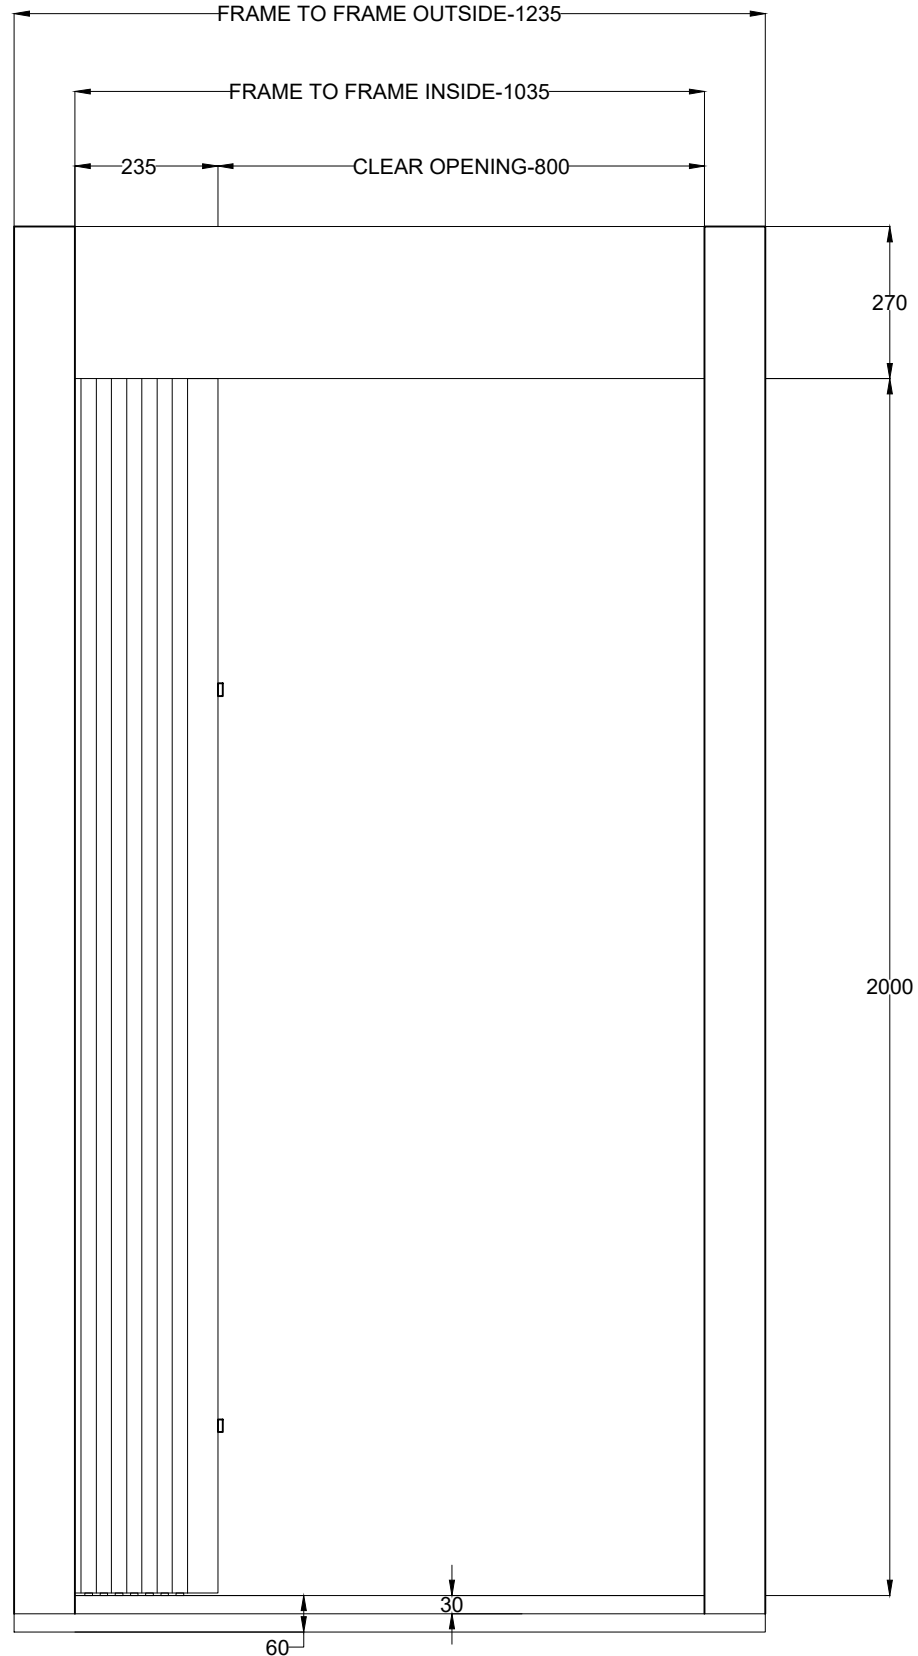

# LANDING TOP VIEW

## ACCORDION AUTO DOOR

LANDING DOOR (TELESCOPIC RIGHT SIDE LOCK)

CAR DOOR (TELESCOPIC LEFT SIDE)

AUTO ACCORDION DOOR

DATE:-

ALL SIZES IN MM

# LANDING FRONT VIEW

AUTO ACCORDION DOOR

DATE:-

ALL SIZES IN MM