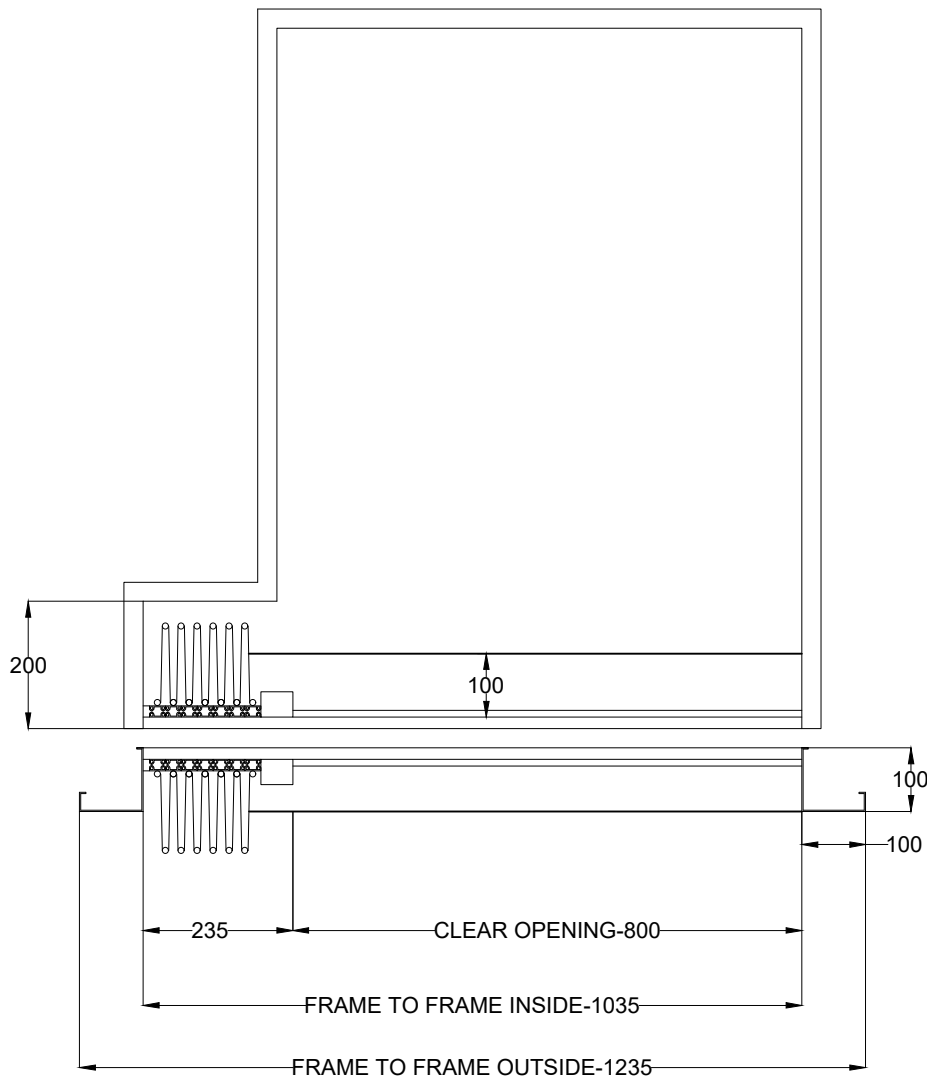

# LANDING TOP VIEW

## ACCORDION AUTO DOOR

LANDING DOOR (TELESCOPIC RIGHT SIDE LOCK)

CAR DOOR (TELESCOPIC LEFT SIDE)

AUTO ACCORDION DOOR

DATE:-

ALL SIZES IN MM

# LANDING FRONT VIEW

AUTO ACCORDION DOOR

DATE:-

ALL SIZES IN MM