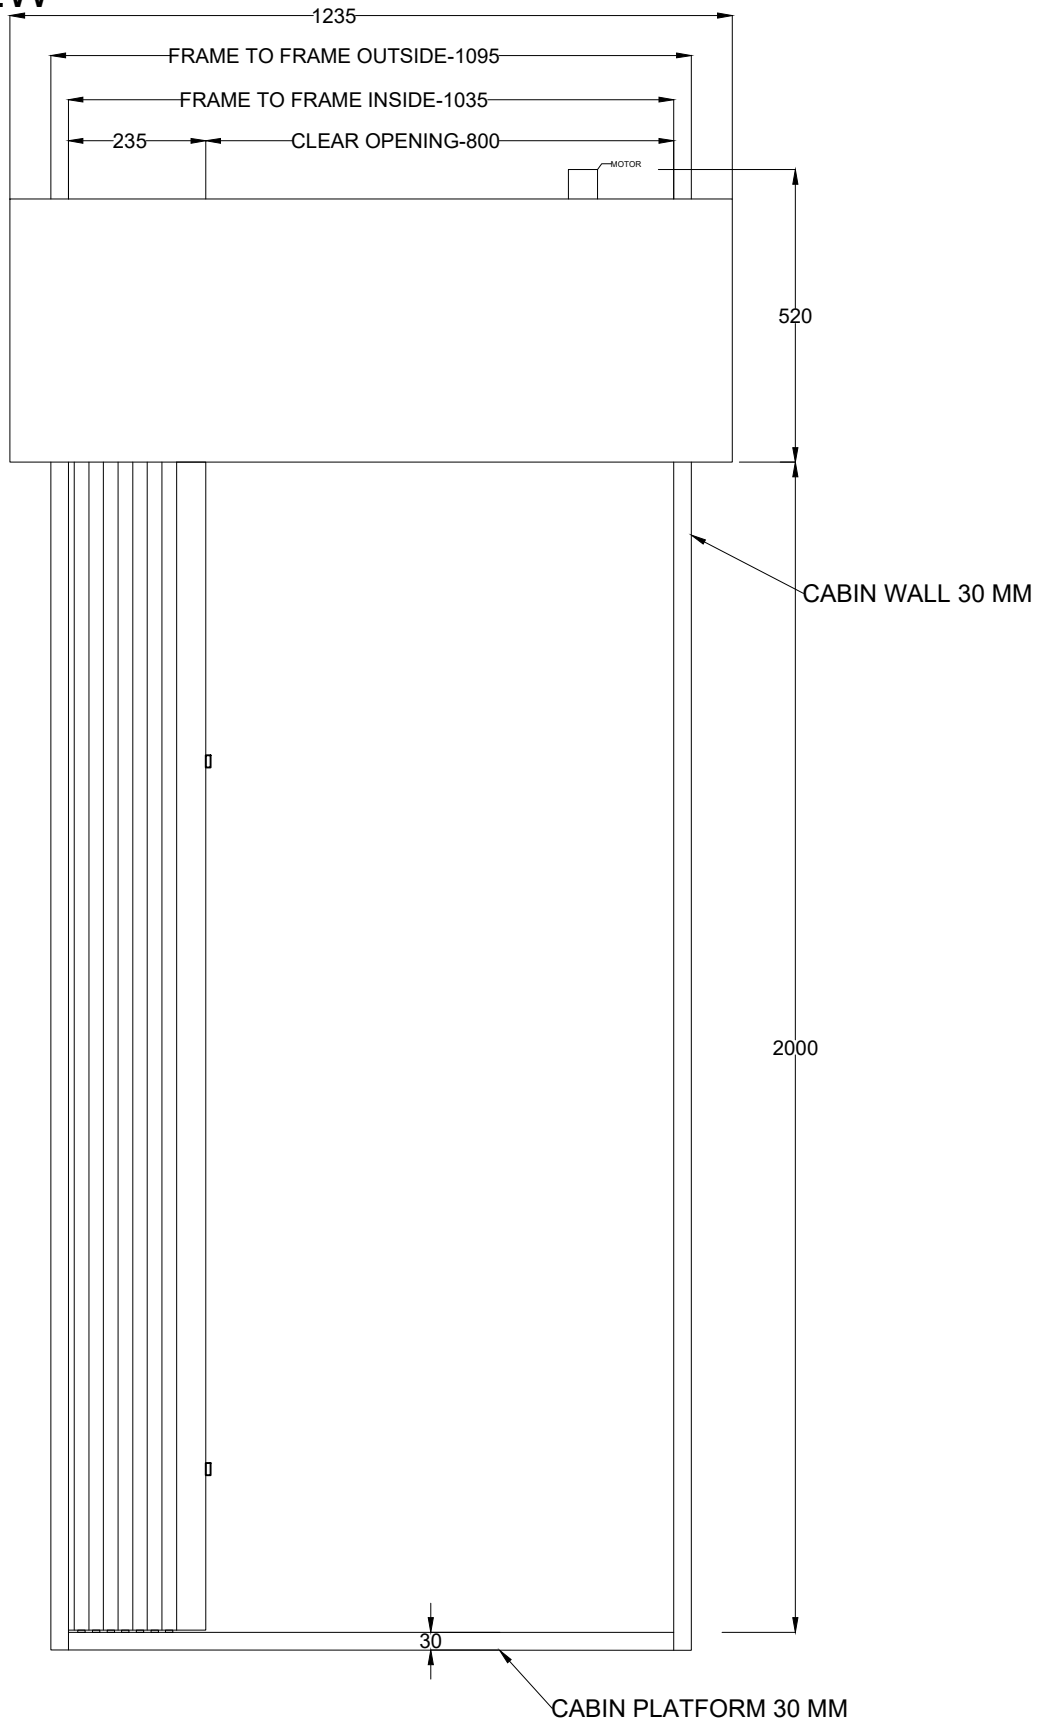

CAR FRONT VIEW