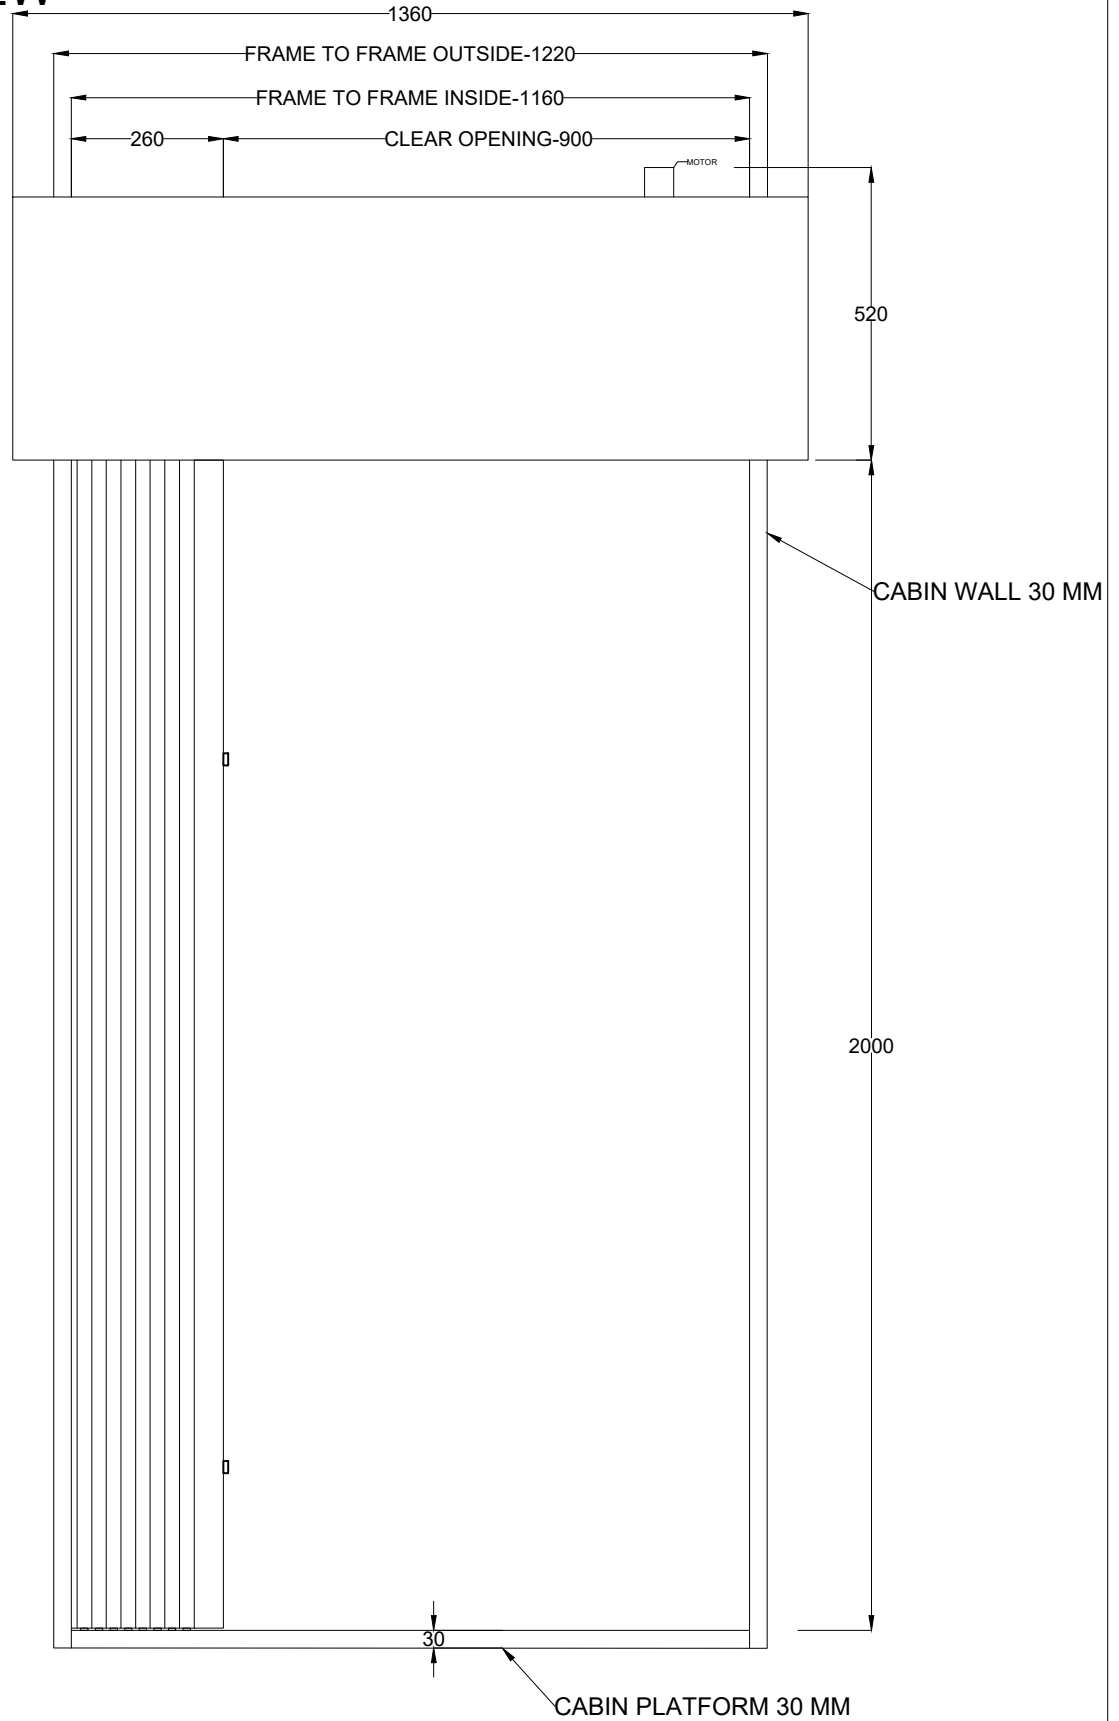

CAR FRONT VIEW

PRODUCED BY AN AUTODESK STUDENT VERSION

PRODUCED BY AN AUTODESK STUDENT VERSION

AUTO ACCORDION DOOR

DATE:-

ALL SIZES IN MM