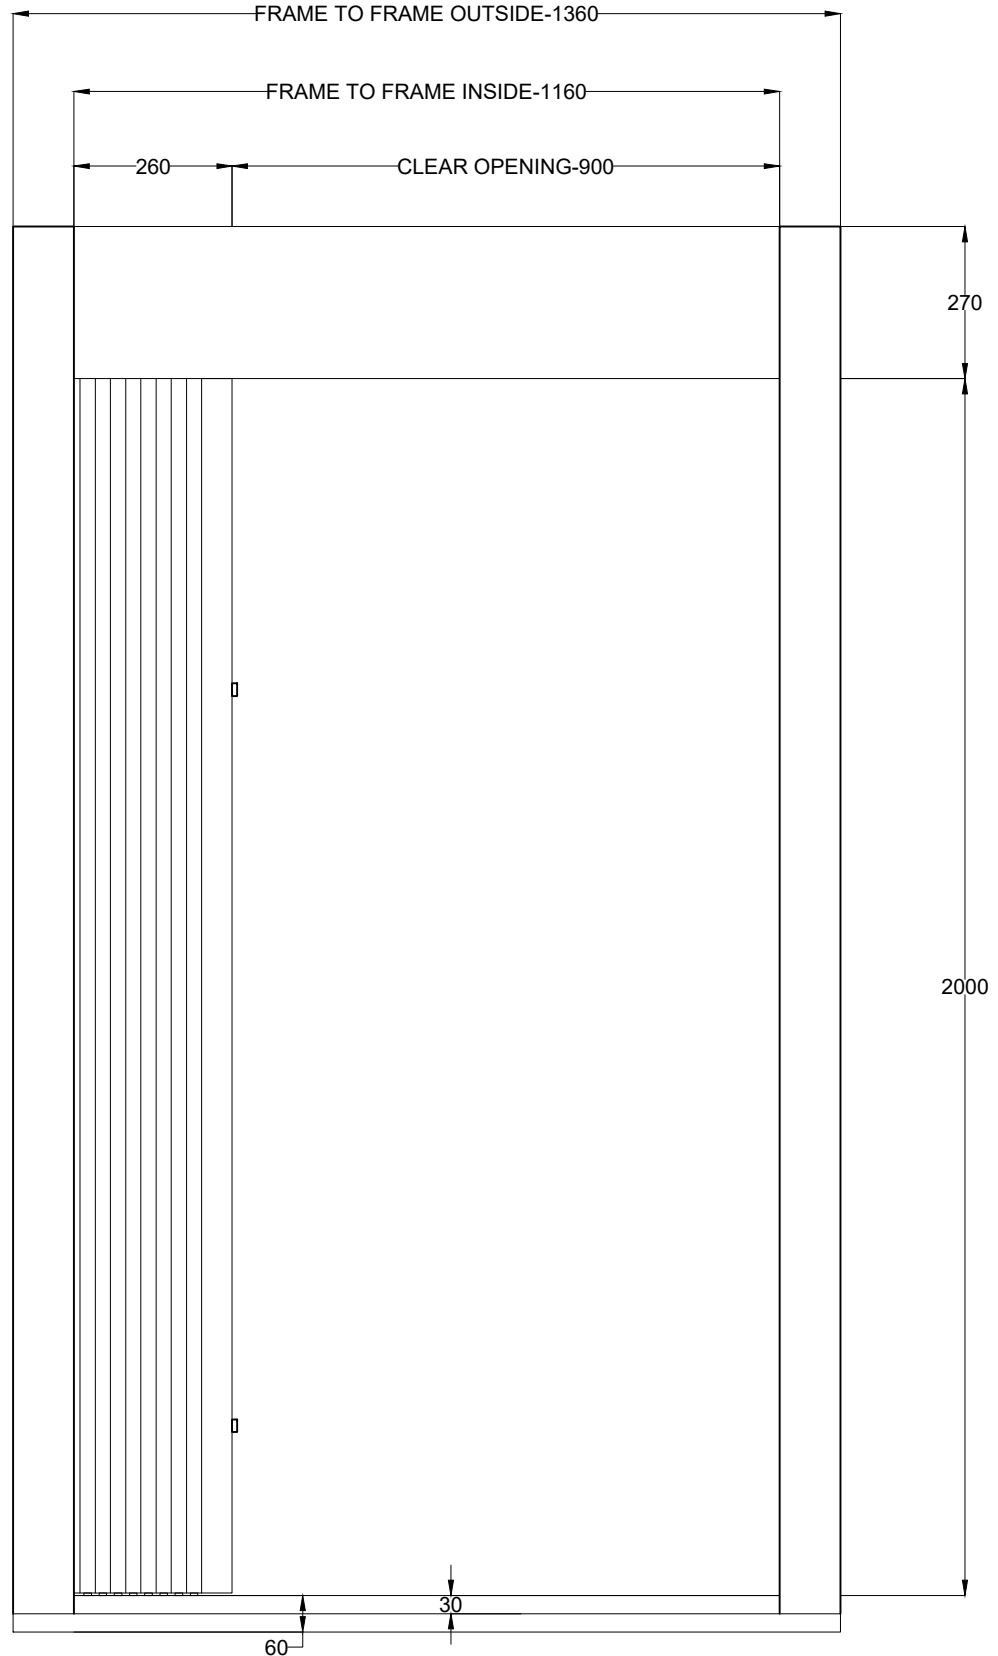

LANDING TOP VIEW

PRODUCED BY AN AUTODESK STUDENT VERSION

PRODUCED BY AN AUTODESK STUDENT VERSION

ACCORDION AUTO DOOR
 LANDING DOOR (TELESCOPIC RIGHT SIDE LOCK)
 CAR DOOR (TELESCOPIC LEFT SIDE)

AUTO ACCORDION DOOR

DATE:-

ALL SIZES IN MM

LANDING FRONT VIEW

PRODUCED BY AN AUTODESK STUDENT VERSION

PRODUCED BY AN AUTODESK STUDENT VERSION

AUTO ACCORDION DOOR

DATE:-

ALL SIZES IN MM

CAR FRONT VIEW

PRODUCED BY AN AUTODESK STUDENT VERSION

PRODUCED BY AN AUTODESK STUDENT VERSION

AUTO ACCORDION DOOR

DATE:-

ALL SIZES IN MM